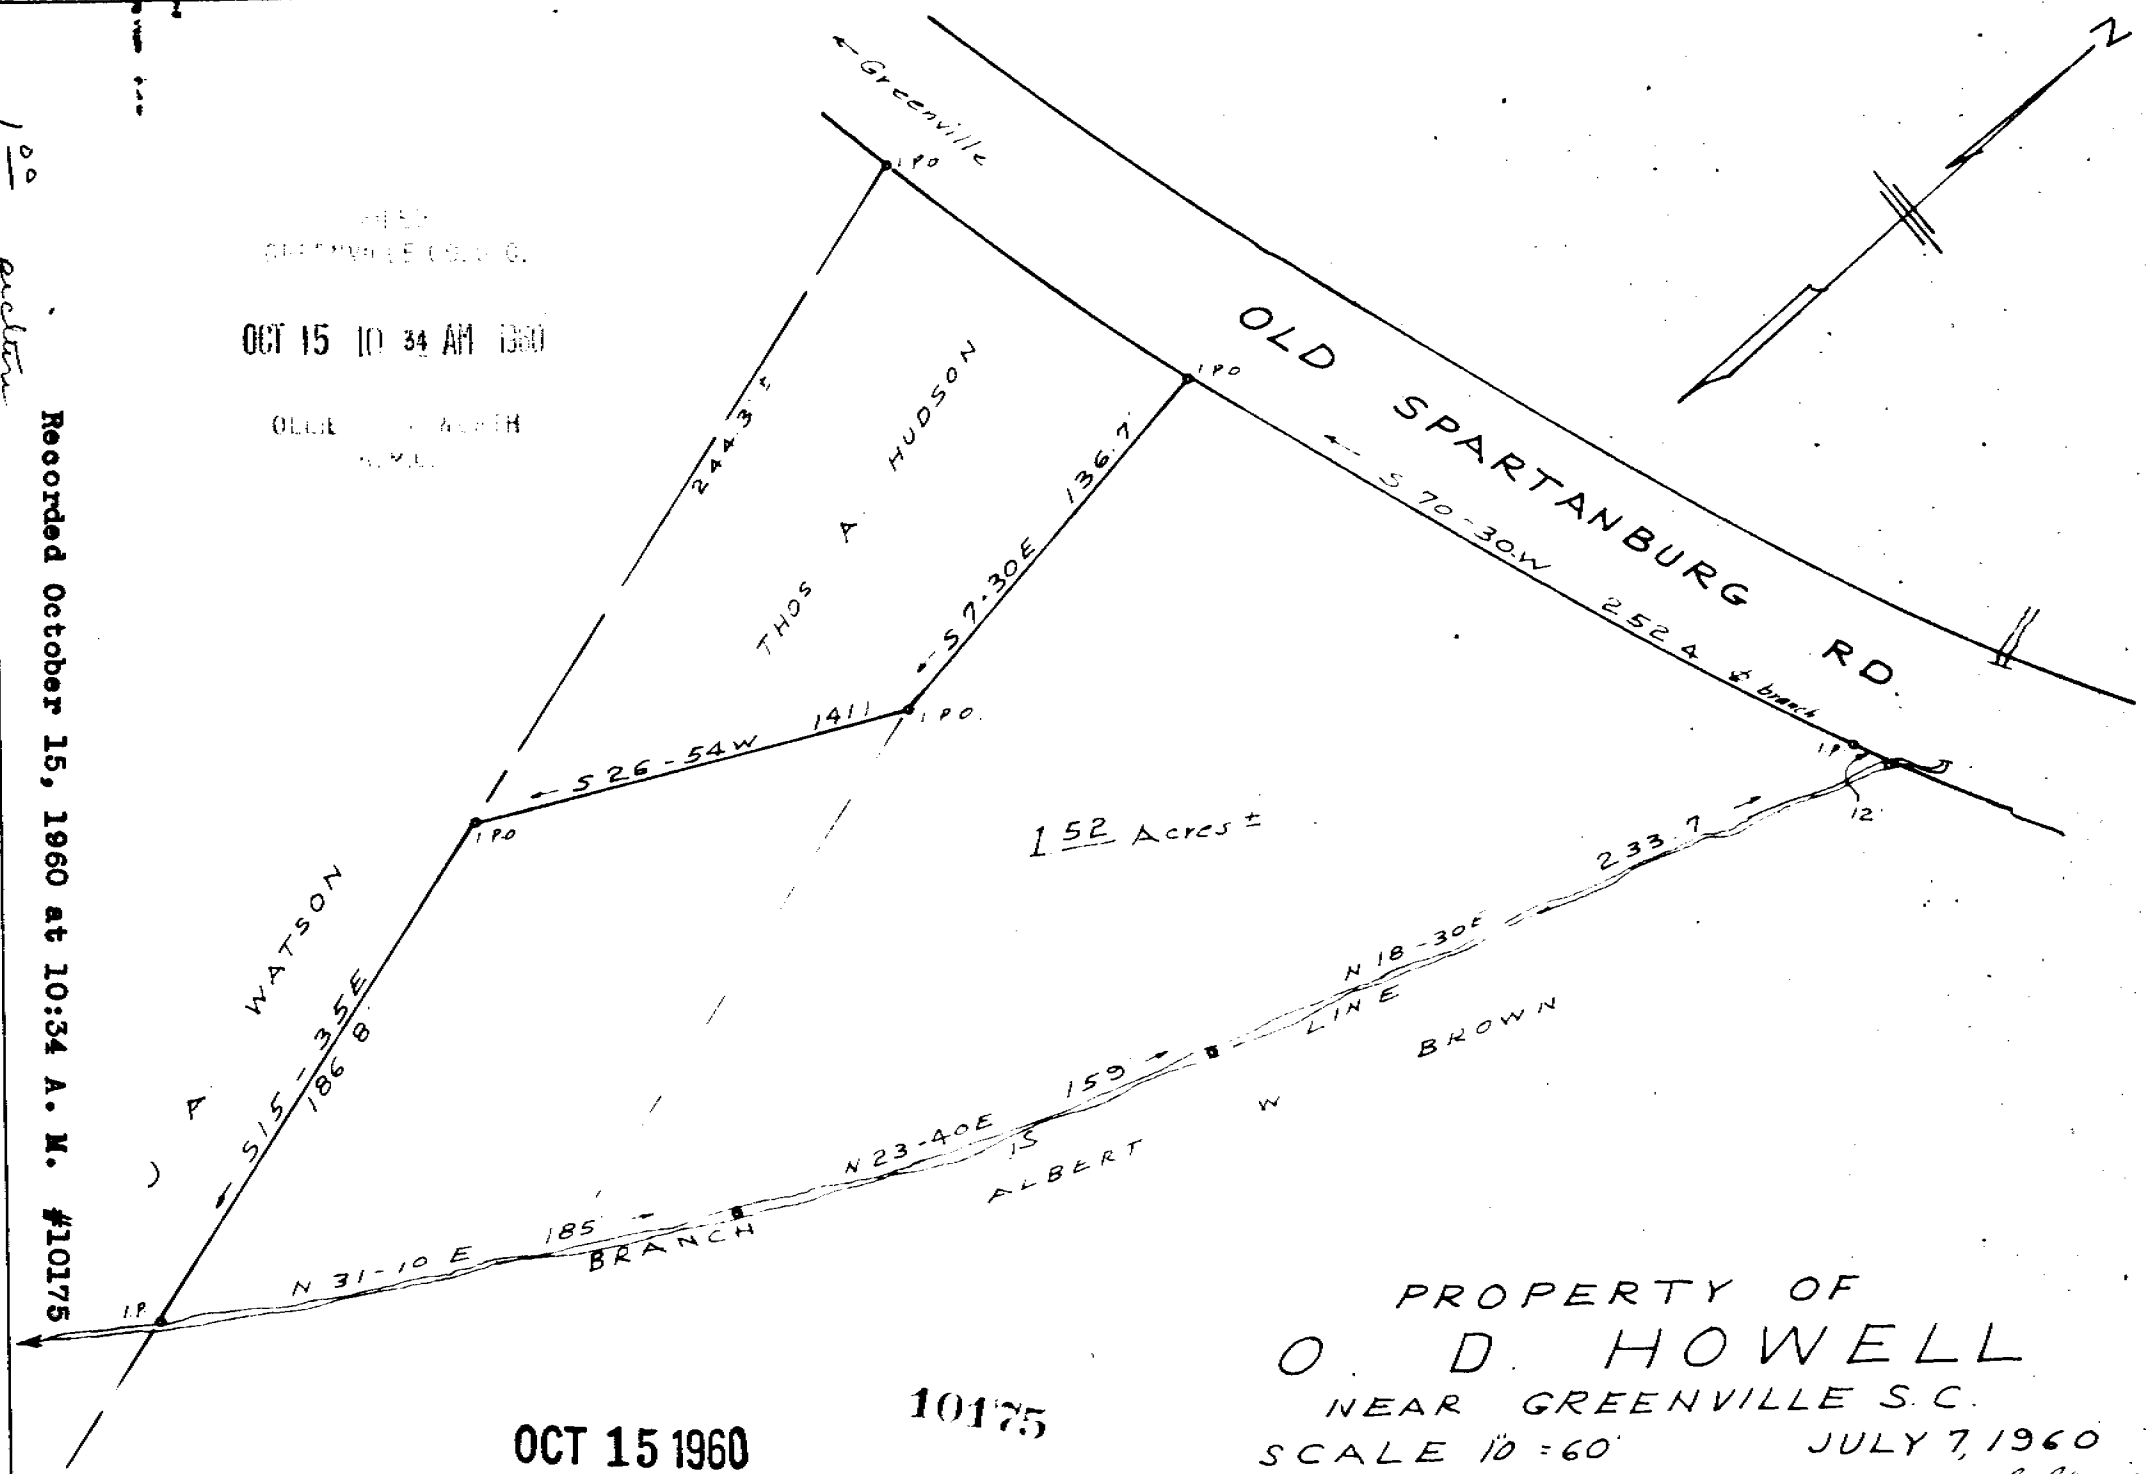

100 feet

Recorded October 15, 1960 at 10:34 A. M. #10175

GREENVILLE S.C.

OCT 15 10 34 AM 1960

OLD SPARTANBURG RD.

152 Acres ±

OCT 15 1960

10175

PROPERTY OF
 O. D. HOWELL
 NEAR GREENVILLE S.C.
 SCALE 10 = 60'

JULY 7, 1960

C.O. Riddle - Reg. L.S.