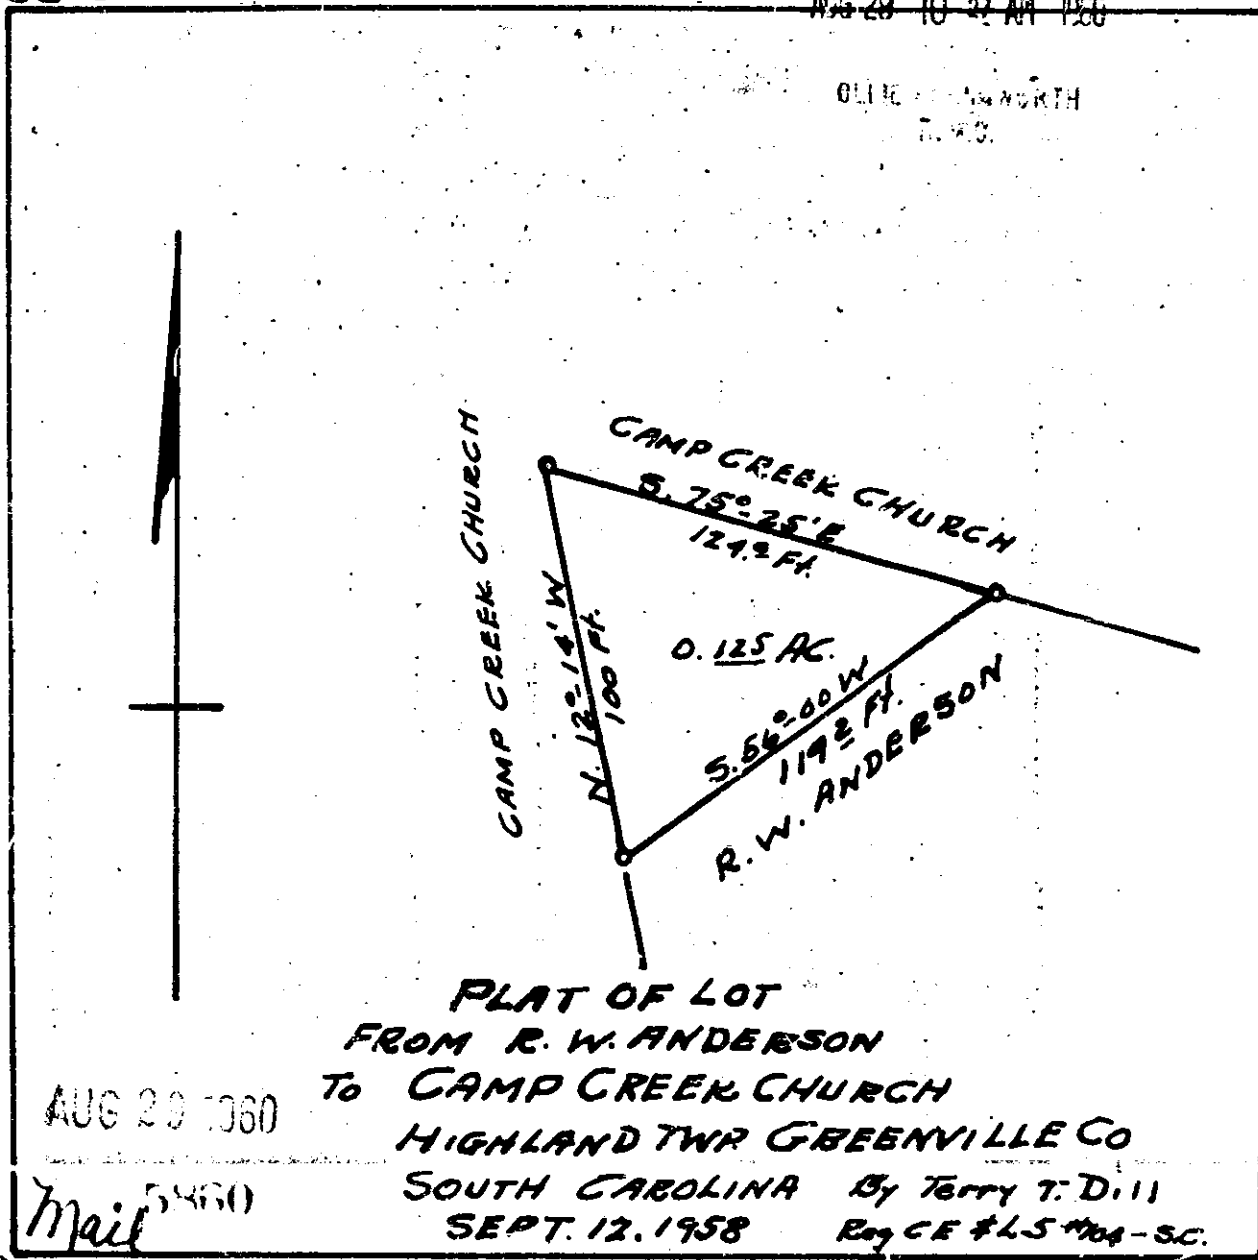

518

GREENVILLE CO. S. C.

AUG 29 10 27 AM 1960

OLIVE BRANCH NORTH
T. 40.

AUG 29 1960

Mail 5860

PLAT OF LOT
FROM R. W. ANDERSON
TO CAMP CREEK CHURCH
HIGHLAND TWP GREENVILLE CO
SOUTH CAROLINA By Terry T. Dill
SEPT. 12, 1958 Reg CE #45704-SC.

Picture 102

Recorded August 29th, 1960 at 10:27 A.M. # 5860