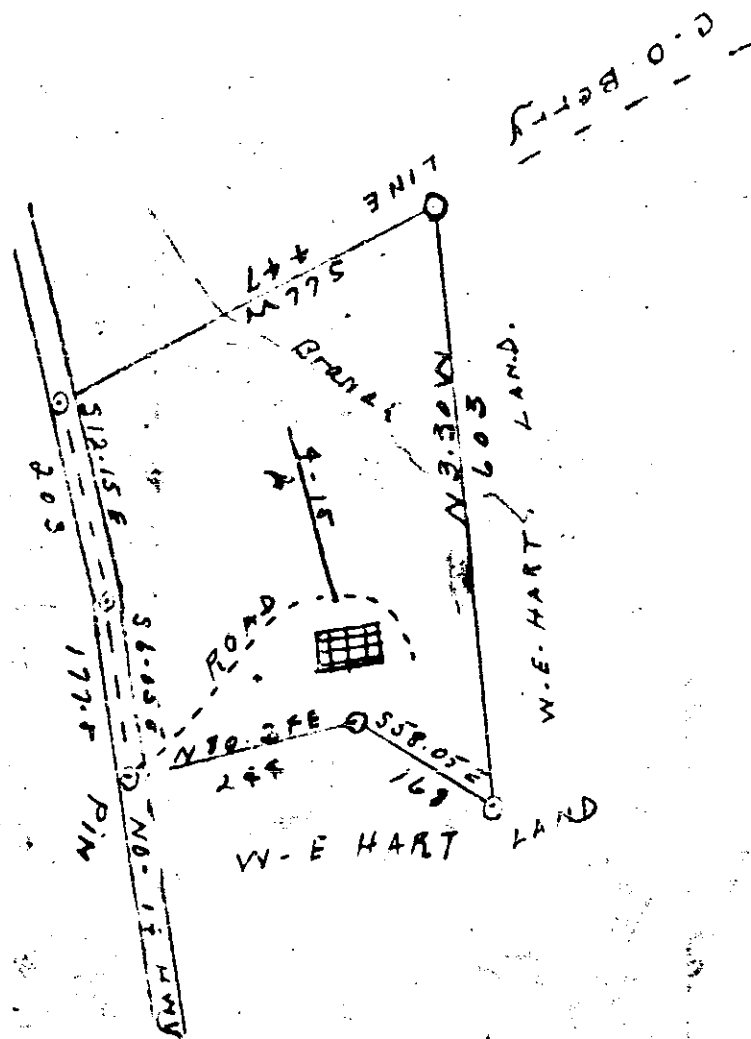

FILED
FEB 12 1960 A.M.

Mrs. Ollie Farnsworth
R.E.C.

Part of 25 Acre tract formerly owned by
W.E. Hart and Dorothy Ellen Hart

Please Record Plat
& Return to

B.P. Edwards
Box 4
Greer, S.C.

FEB 12 1960 22718

1.00 - picture

SURVEYED FOR
OSCAR HART
APRIL 8-1954

BY W.P. KIRBY

REC. NO. - 1007-