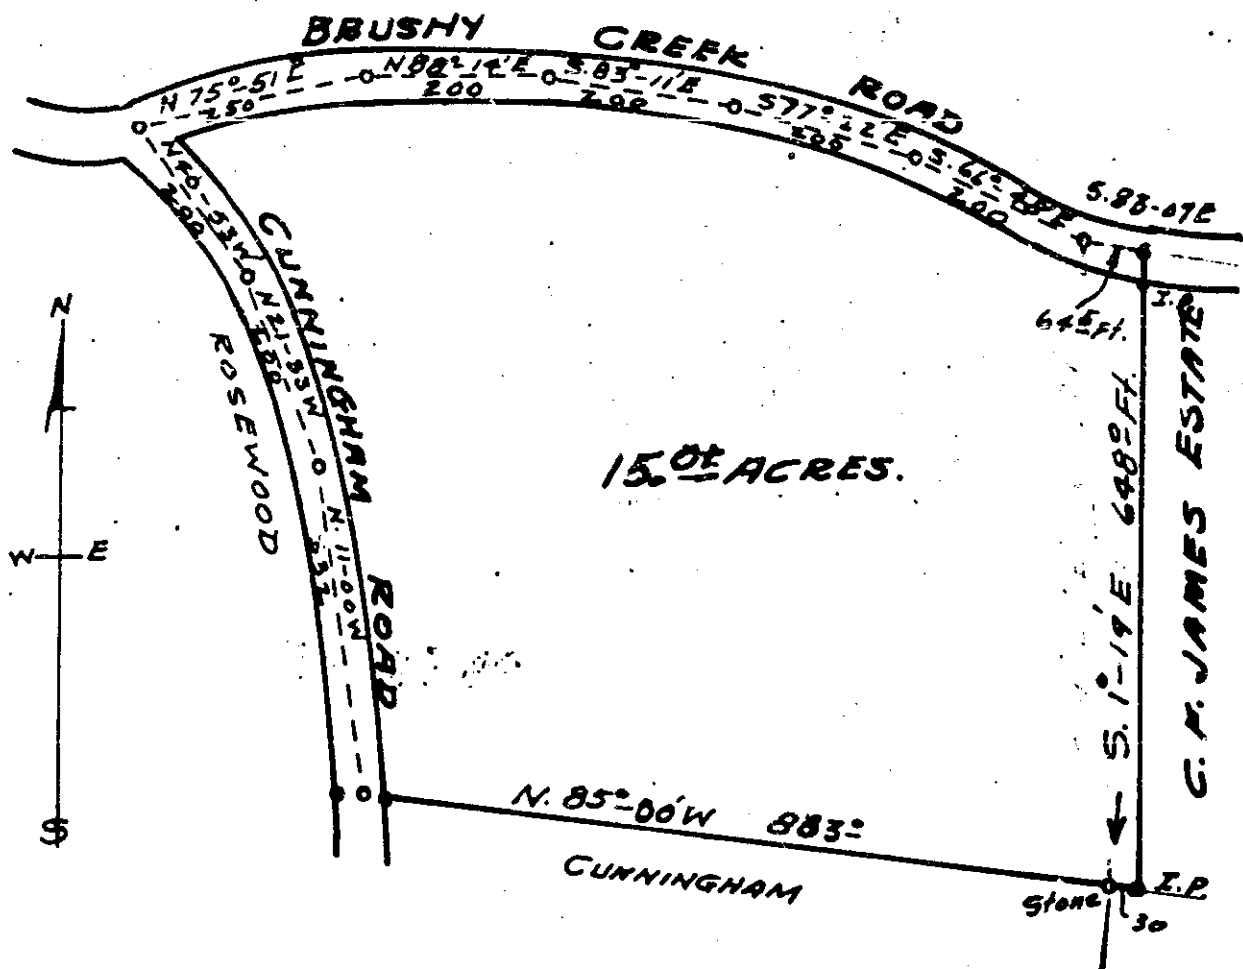

AREA = 15⁰⁰ ACRES

PLAT OF PROPERTY OF
 B. PERRY DILLARD
 &
 RUBY J. DILLARD

CHICK SPRINGS TWP. GREENVILLE CO.
 SOUTH CAROLINA

SCALE 1" = 200'

Dec 12, 1959

By Terry H. Dill
 C.E. & L.S. #104 SC.