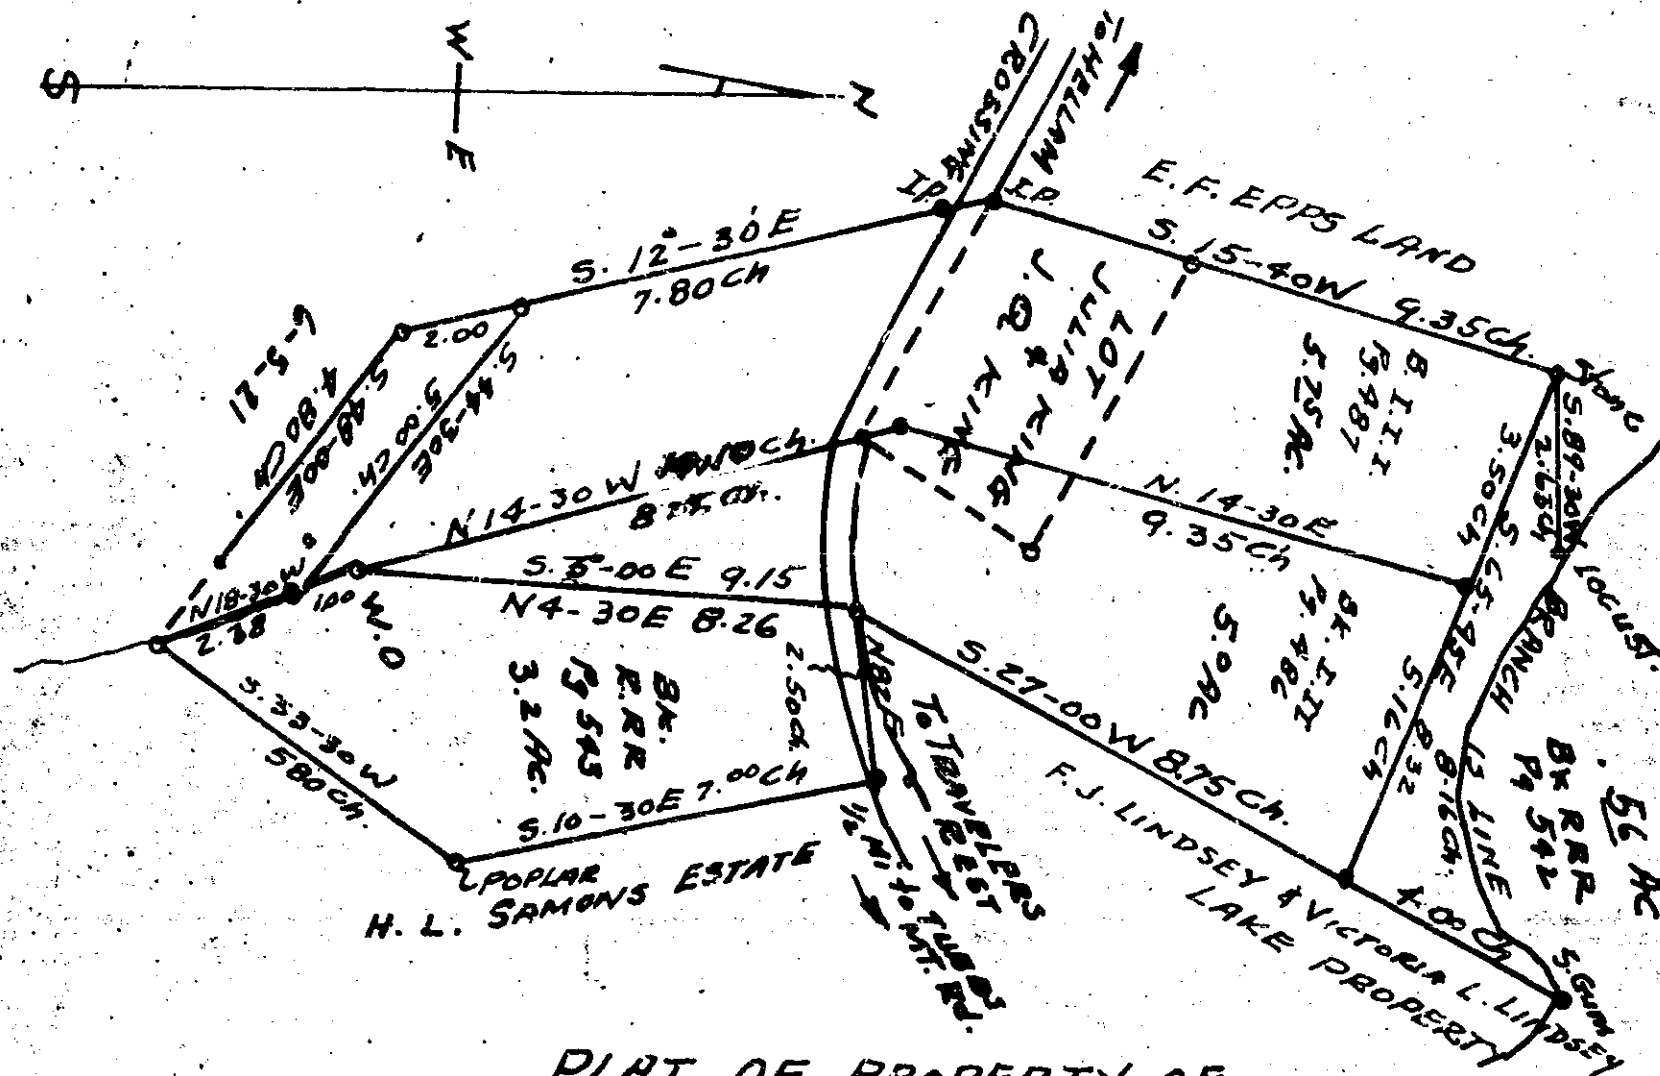

Plat Book 00, Page 398

PLAT OF PROPERTY OF BROADUS KING

BATES TWP. GREENVILLE CO
SOUTH CAROLINA

AREA 14 AC
SCALE 1" = 3 CH.
PLAT FROM DEEDS.

Recorded December 28, 1959 at 11:22 A. M. #18338
Book 00 - Page 398