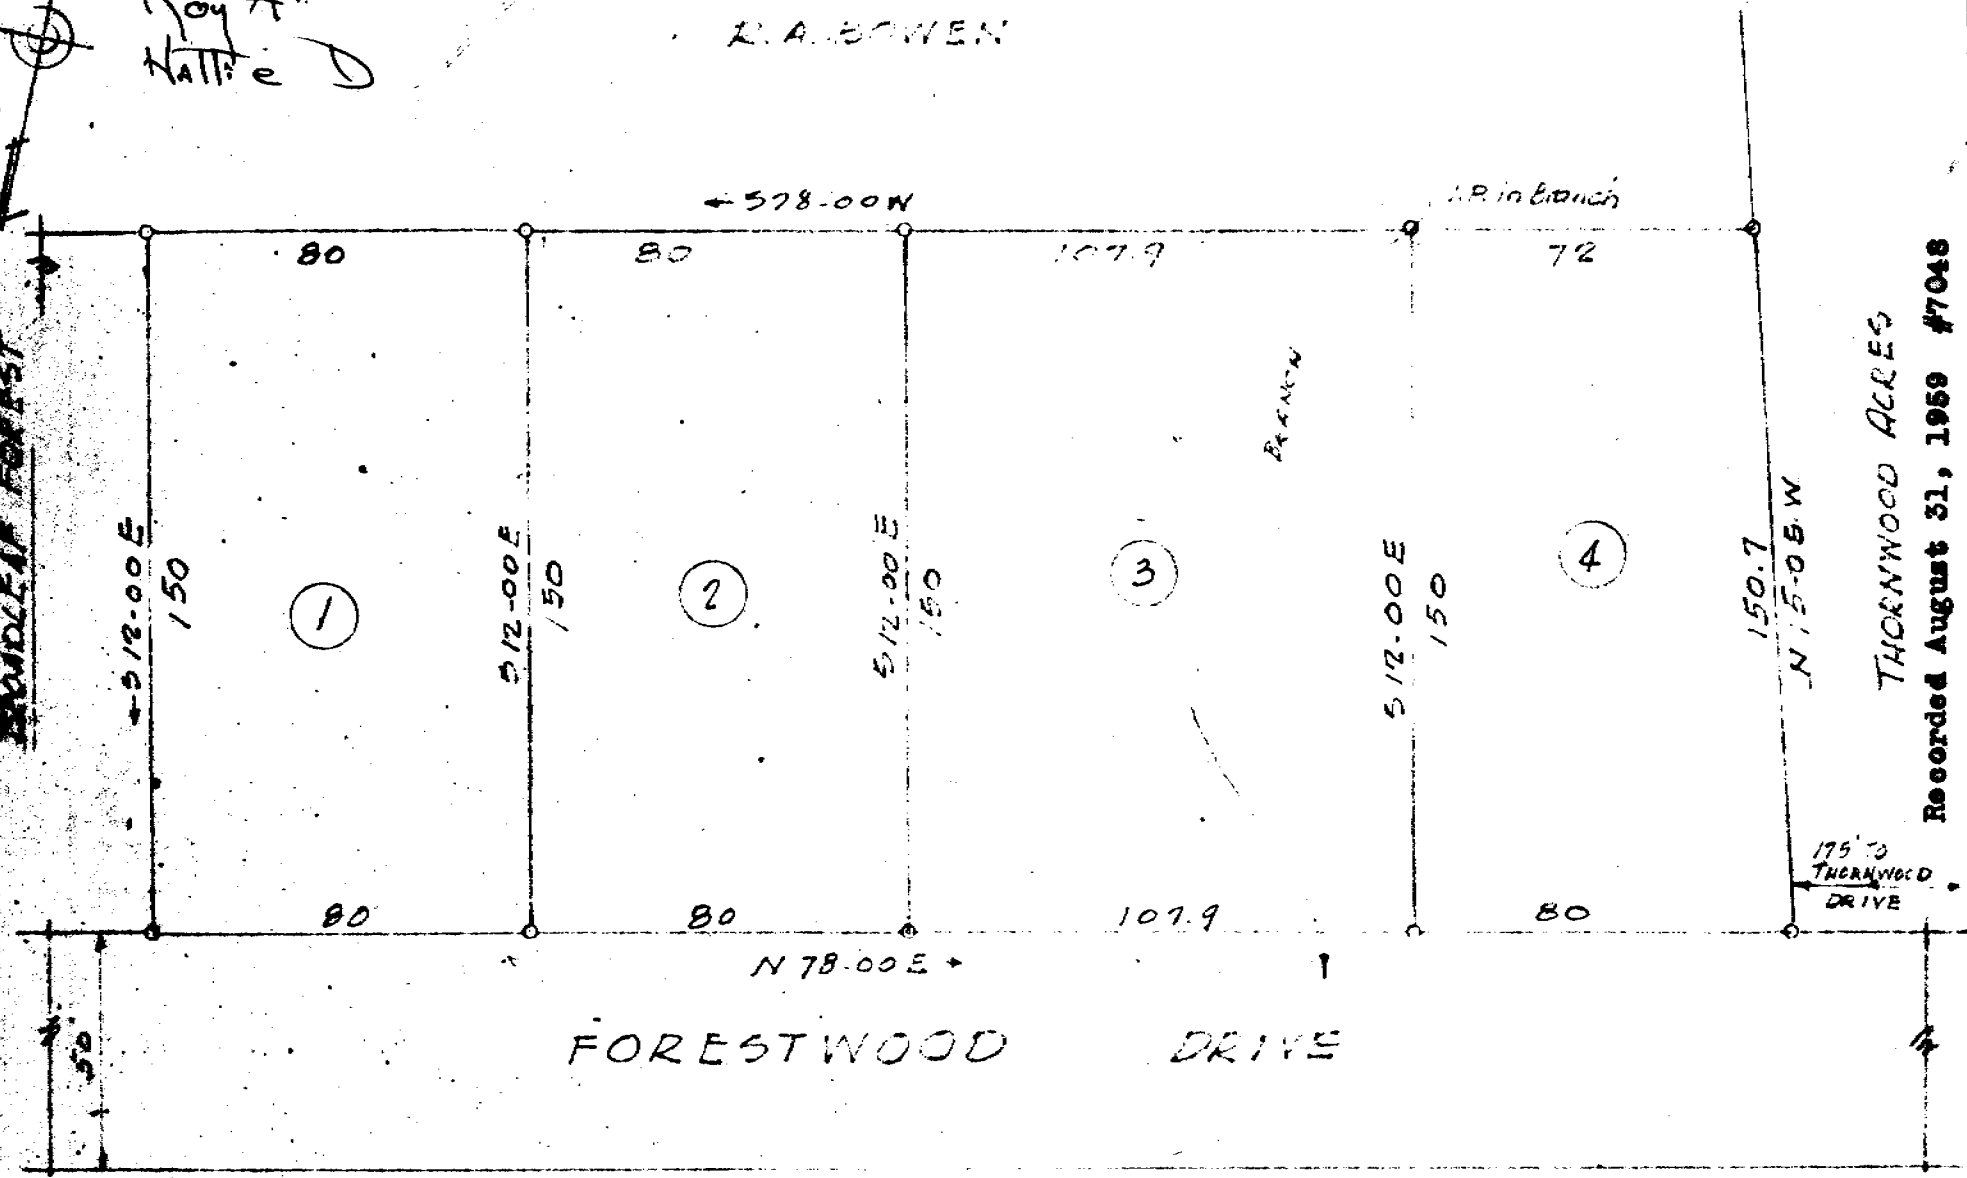

Roy A.
Nattie D

R.A. BOWEN

BROADLEAF FOREST

THORNWOOD ACRES
Recorded August 31, 1959 #7048

175' TO
THORNWOOD
DRIVE

AUG 31 1959

(BROADLEAF FOREST
Book MM page 64
street recorded)

7048

PROPERTY OF
R.A. BOWEN
NEAR
GREENVILLE S.C.
200161-80 AUG. 24, 1959

00-376

ENGINEER