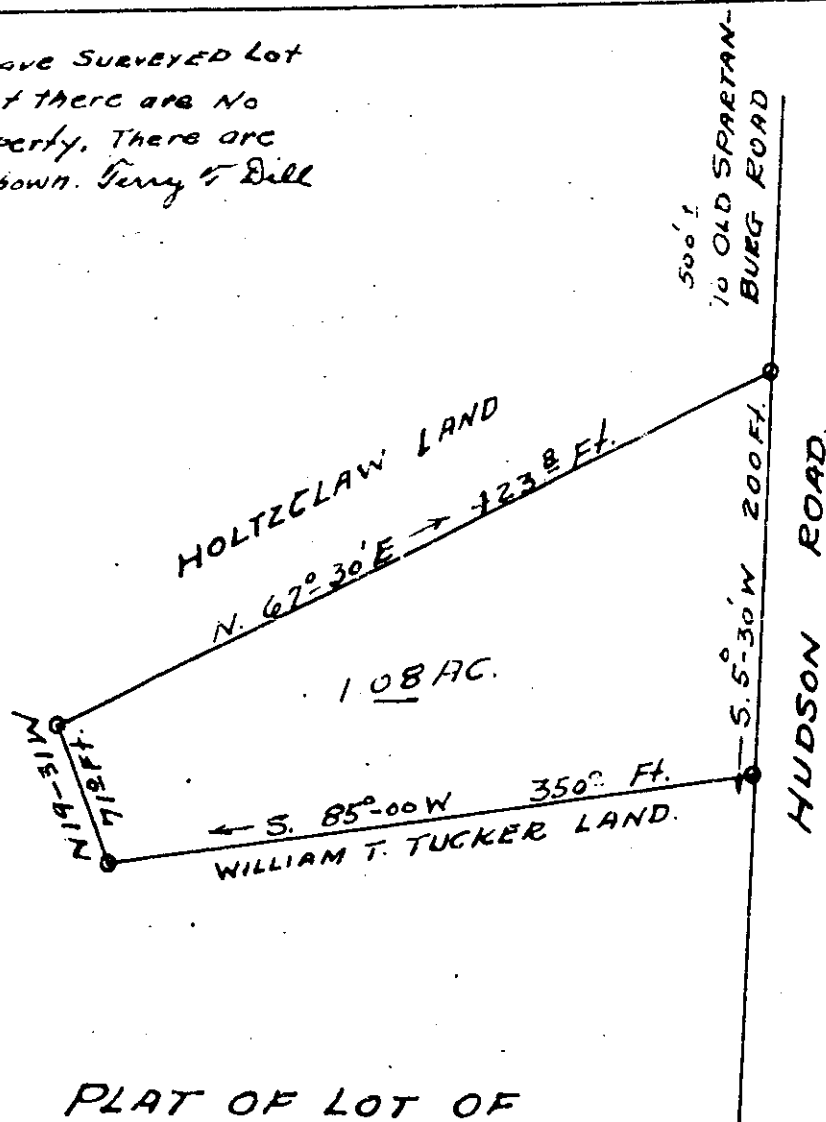

Plat Book 00, Page 324

This is to Certify that I have SURVEYED Lot
as shown on PLAT and that there are No
ENCROACHMENTS on Property. There are
two Buildings on Lot. Not shown. Terry F. Dill

PLAT OF LOT OF
WILLIAM T. TUCKER
CHICK SPRINGS TWP. GREENVILLE CO.
SOUTH CAROLINA

SURVEY JULY 3, 1959
BY Terry F. Dill Reg. C.E. & L.S.
NO 104-S.C.

recorded August 11, 1959 at 3:47 P. M. #4955

NOT FROM THE (Y)
437A ... M. W.
... TUCKER

GREENVILLE S.C.
JUL 11 3 47 PM 1959

1.00 - picture
Made (over)