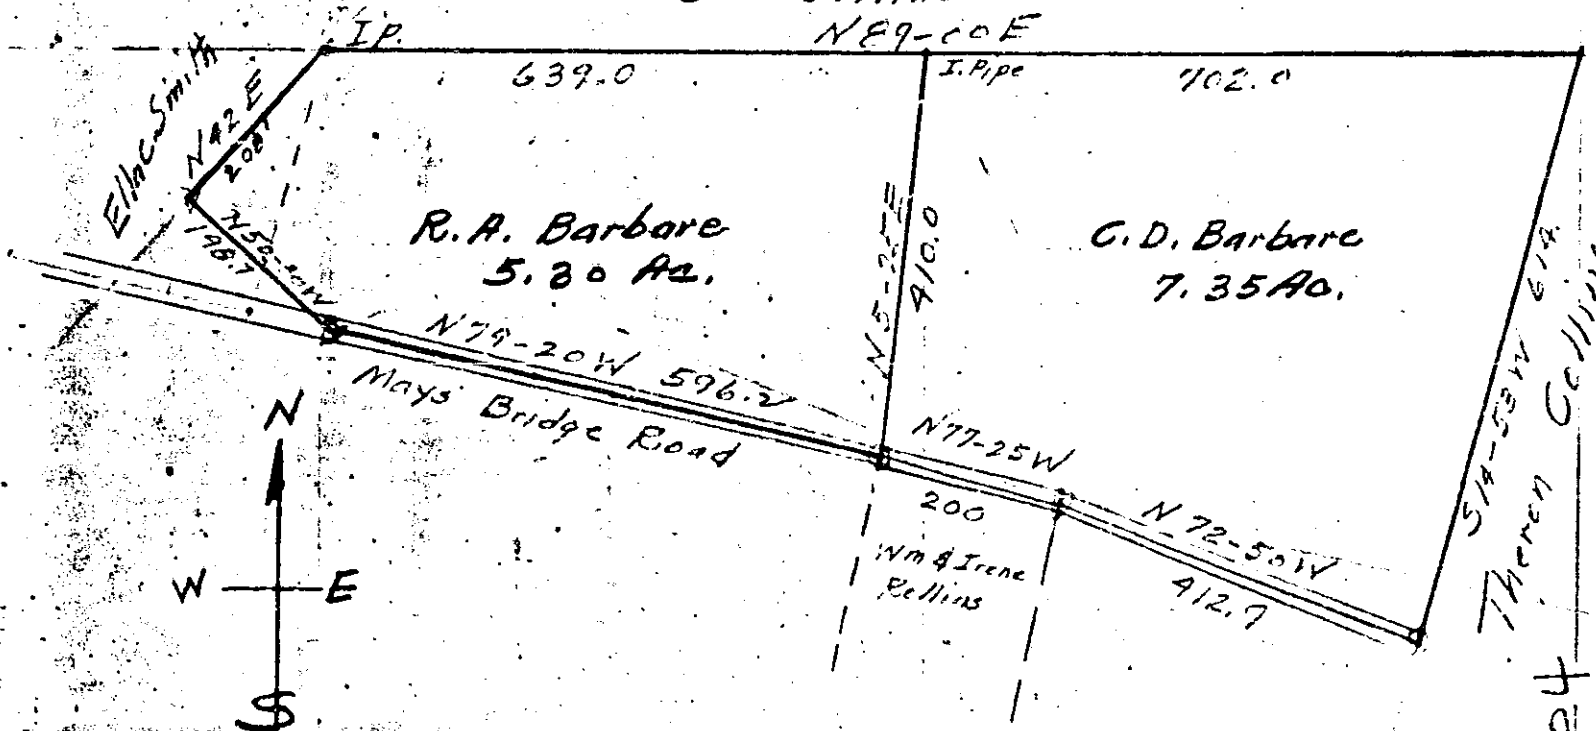

Plat Book 00, Page 304

AUG 3 1959

4017

YOUNTS & SPENCE

J. P. Collins

NE9-00E

State

R. A. Barbare
5.30 Ac.

C. D. Barbare
7.35 Ac.

Mays Bridge Road

Wm & Irene
Bellins

Theron Collins

PLAT OF TWO LOTS
 Bessie Bull Barbare
 Oneal Twp Greenville Co S.C.
 Survey by Terry T. Dill Oct 31, 1951

00-304

Recorded August 3, 1959 at 3:09 P. M.
 #4047