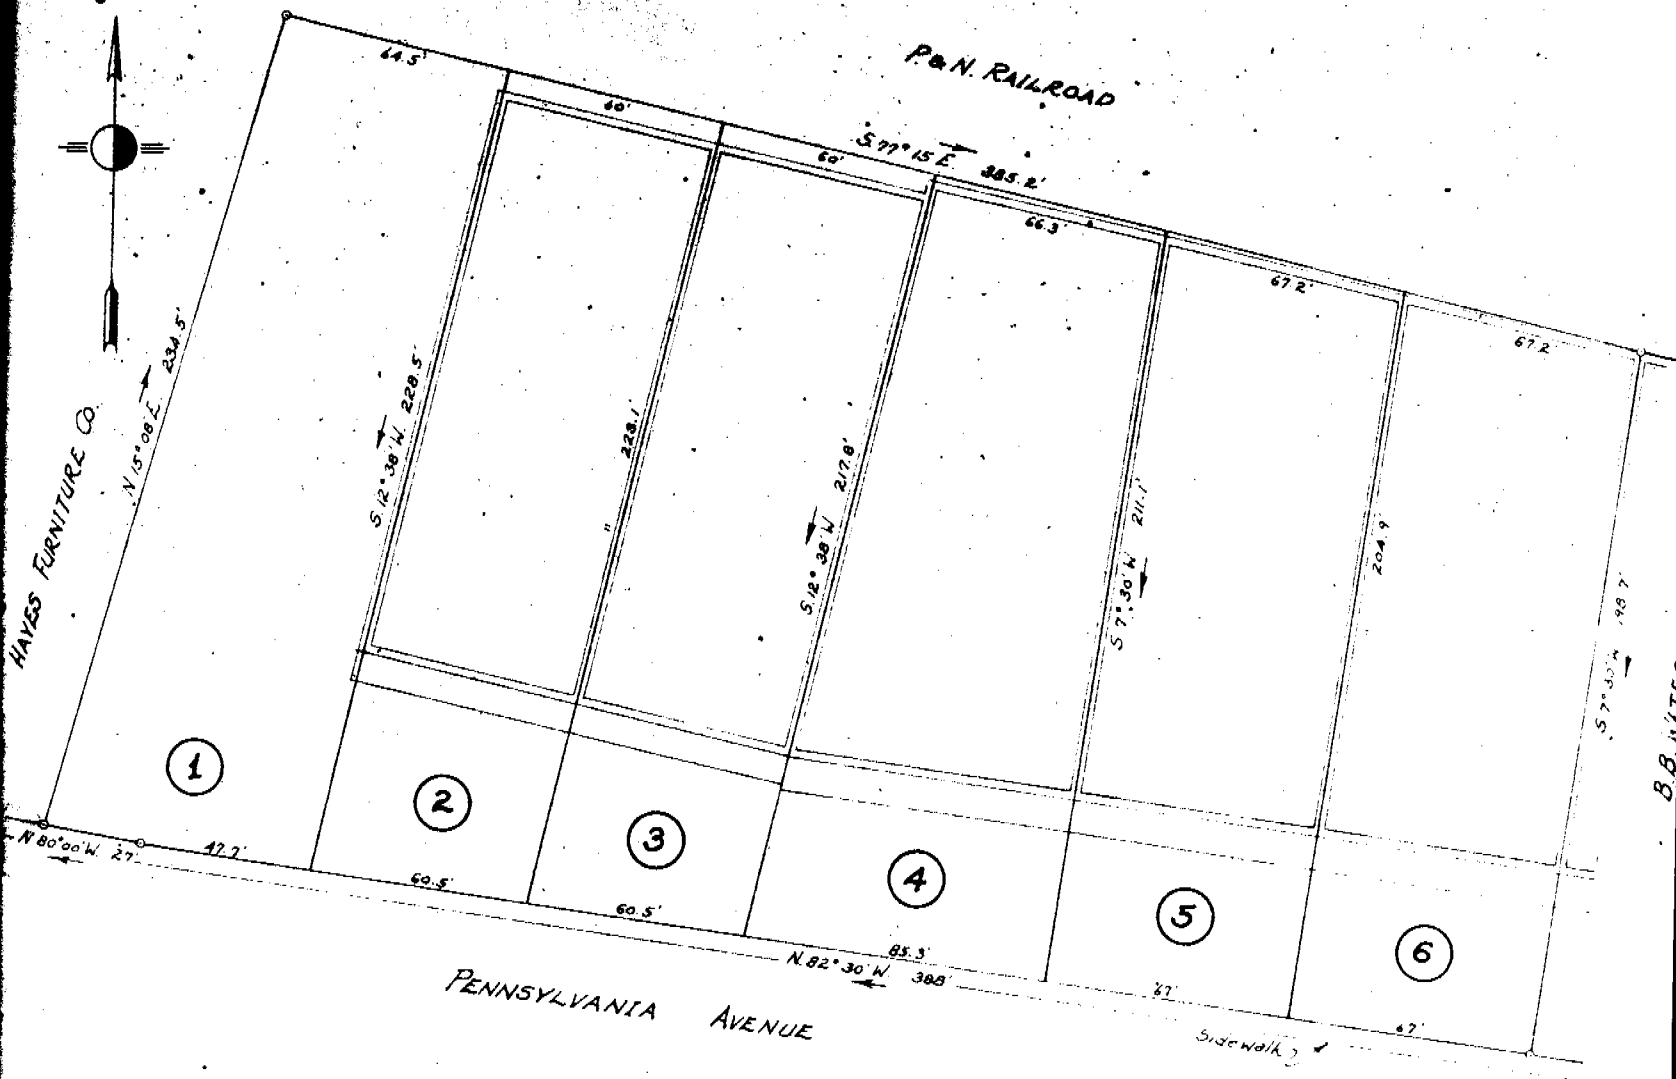

HAYES FURNITURE CO.

75%

PROPERTY OF LEONARD DOBSON

LOCATED IN GREER, S.C.
CHICK SPRINGS TOWNSHIP GREENVILLE COUNTY
SOUTH CAROLINA

SCALE: 1" = 40 FEET FEB 19 1958
SURVEY MADE FEB. 1958

H.S. BROCKMAN, Reg. Surveyor *959
GREER, S.C.
John A. Simmons - Draftsman.

NOTE: All dividing lines run along center lines of walls

Recorded February 24, 1958 at 9:00 A. M. #4418

Field H.S.B. & J.A.S.
Plat S.A.S.
Checked by H.S.B.

FILED
FEB 27 1958

Mrs. Ollie Farnsworth
R. M. C.