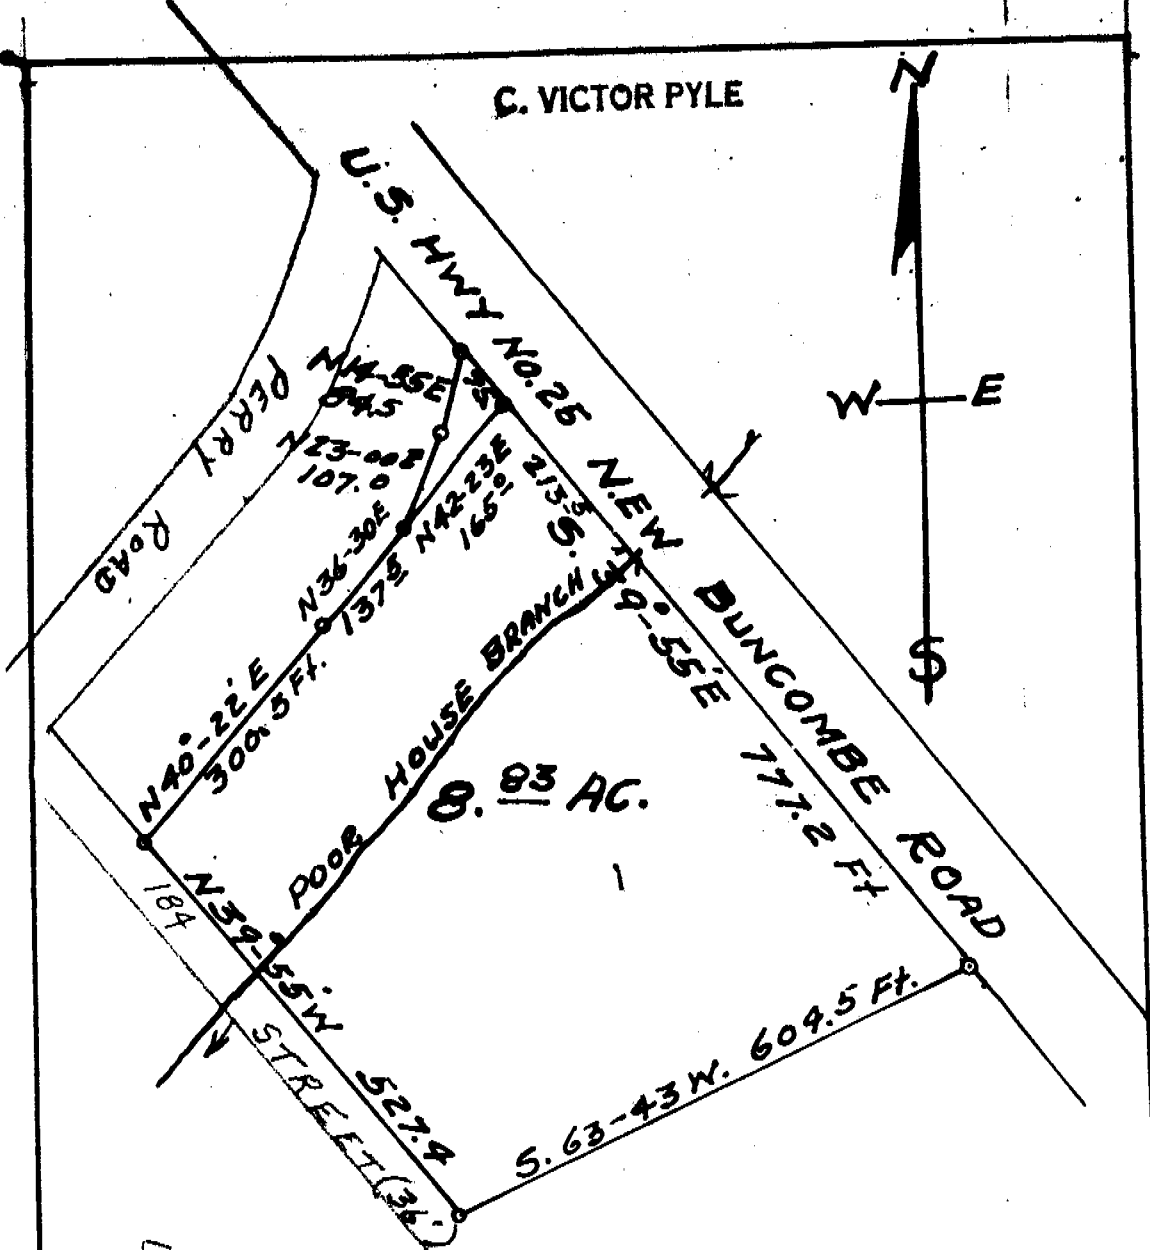

C. VICTOR PYLE

**PLAT OF PROPERTY OF
HOMER STYLES
AND
RUTH MAULDIN**

**PARIS MT. TWP. GREENVILLE CO
SOUTH CAROLINA**

SCALE 1"=200' MAY 22, 1957 By Terry J. Dill ^{REG. G. E. #} L.S. No 104.

GREENVILLE CO. S.C.