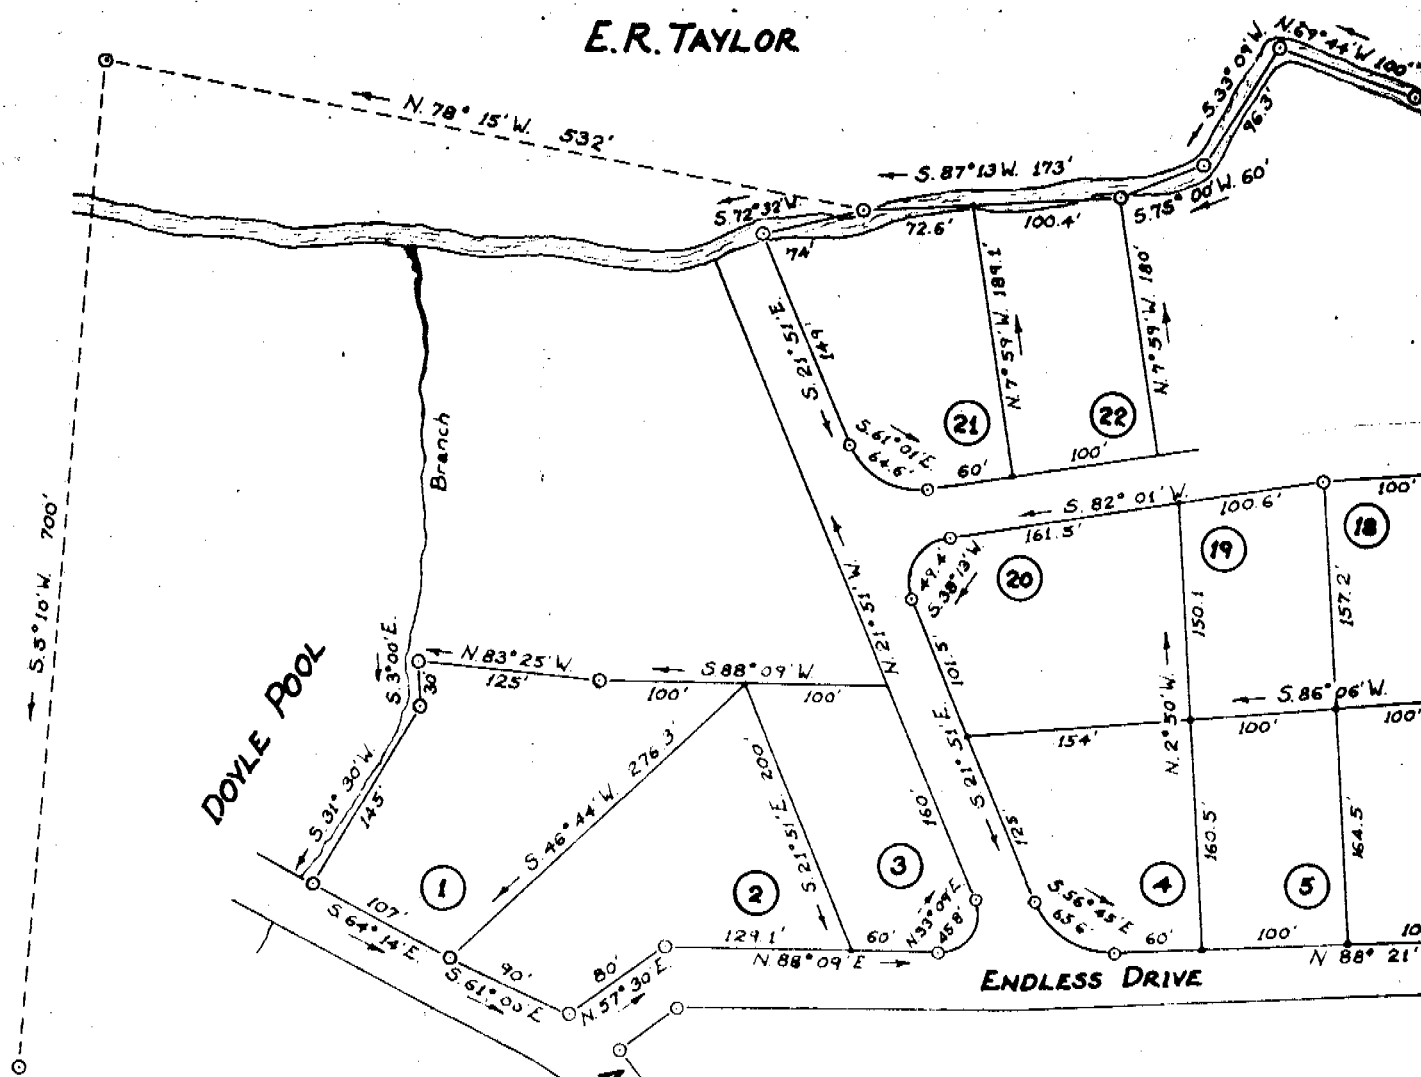

E.R. TAYLOR

DOYLE POOL

Branch

ARCH DRIVE

ENDLESS DRIVE

PROPERTY
 W. DENNIS S
 LOCATED TWO MILES NORTH
 CHICK SPRINGS TOWNSHIP
 SOUTH CAROLINA

SCALE: 1" = 100 FEET