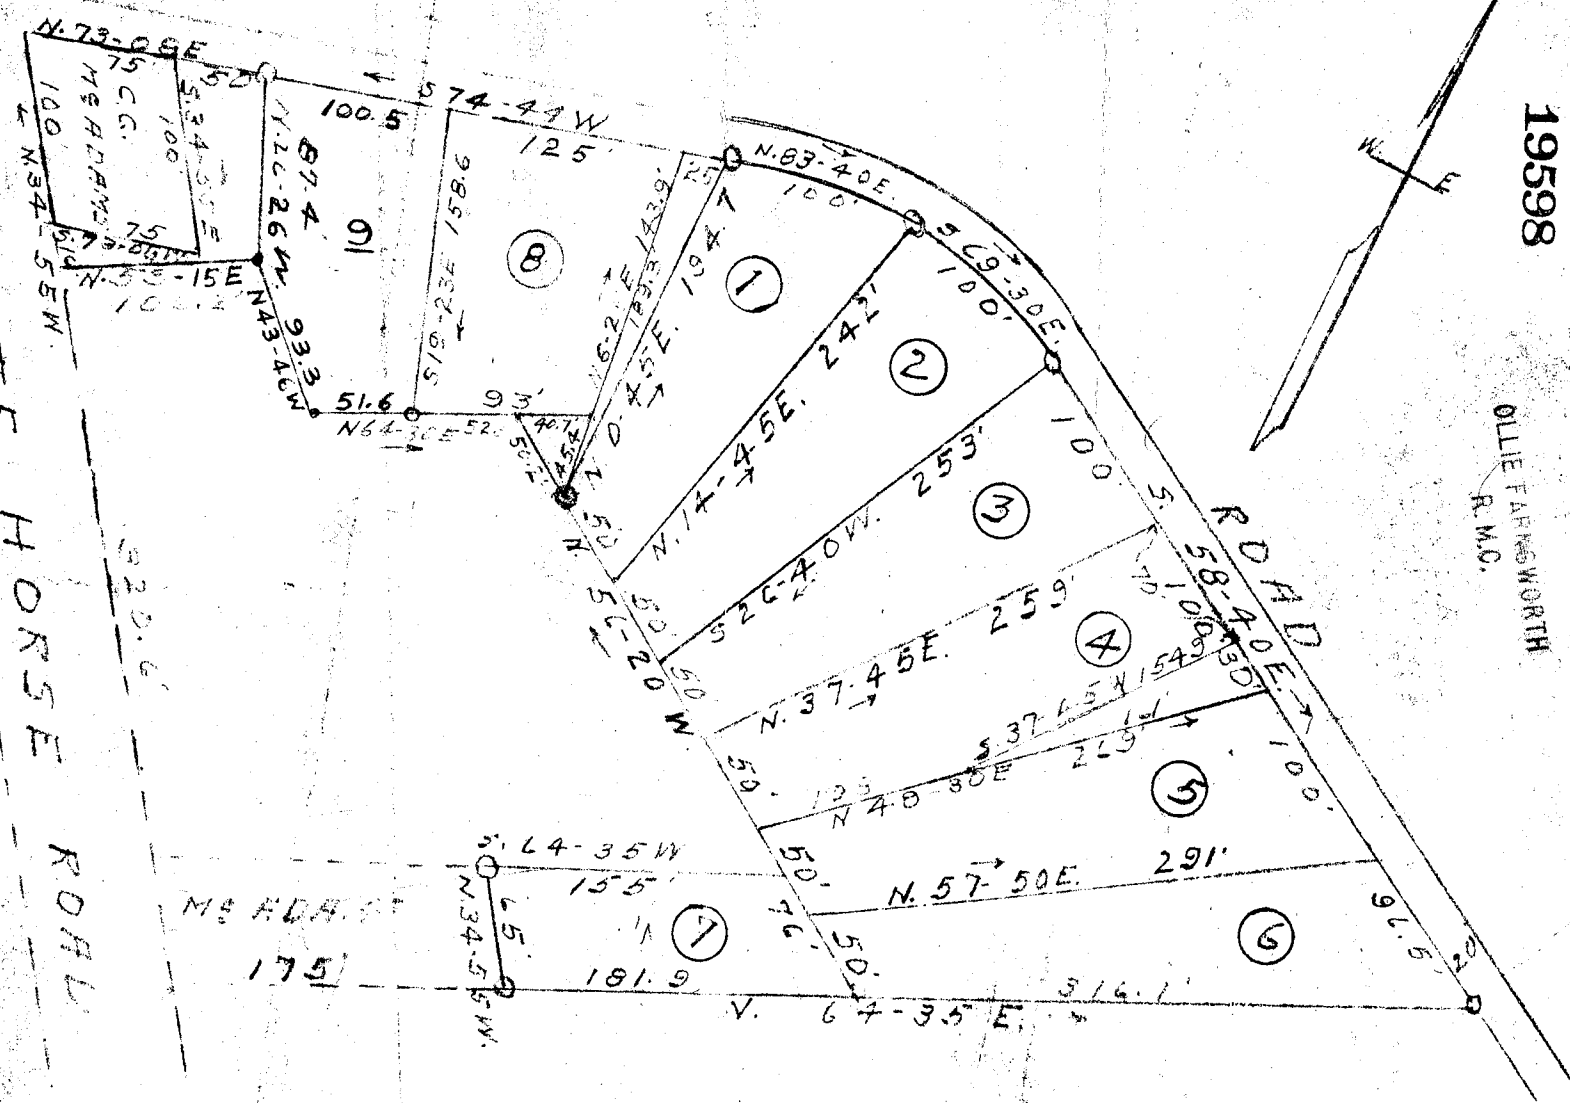

87-3

WHITE HORSE ROAD

19598

AUG 19 9 01 AM 1957

GREENVILLE CO. S.C.

OLLIE FARMWORTH
R.M.C.

19598 filed This 19 day of Aug 10 1957
 and Recorded in Vol N Page 135 of
 O.T. White
 Register Mesne Conveyance Greenville County, S.C.

NOTE: Lot No 8 Surveyed &
 Plat revised 5-21-52
 by W.J.R.

NOTE: Lot No. 4 divided
 and Plat revised 11-21-49
 By W.J.R.

Lot No 9 Surveyed 8/9/57

PROPERTY OF
 O.T. WHITE
 NEAR GREENVILLE S.C.

NN-135

Scale 1" = 100' APR 12 1944
 W.J. Riddle