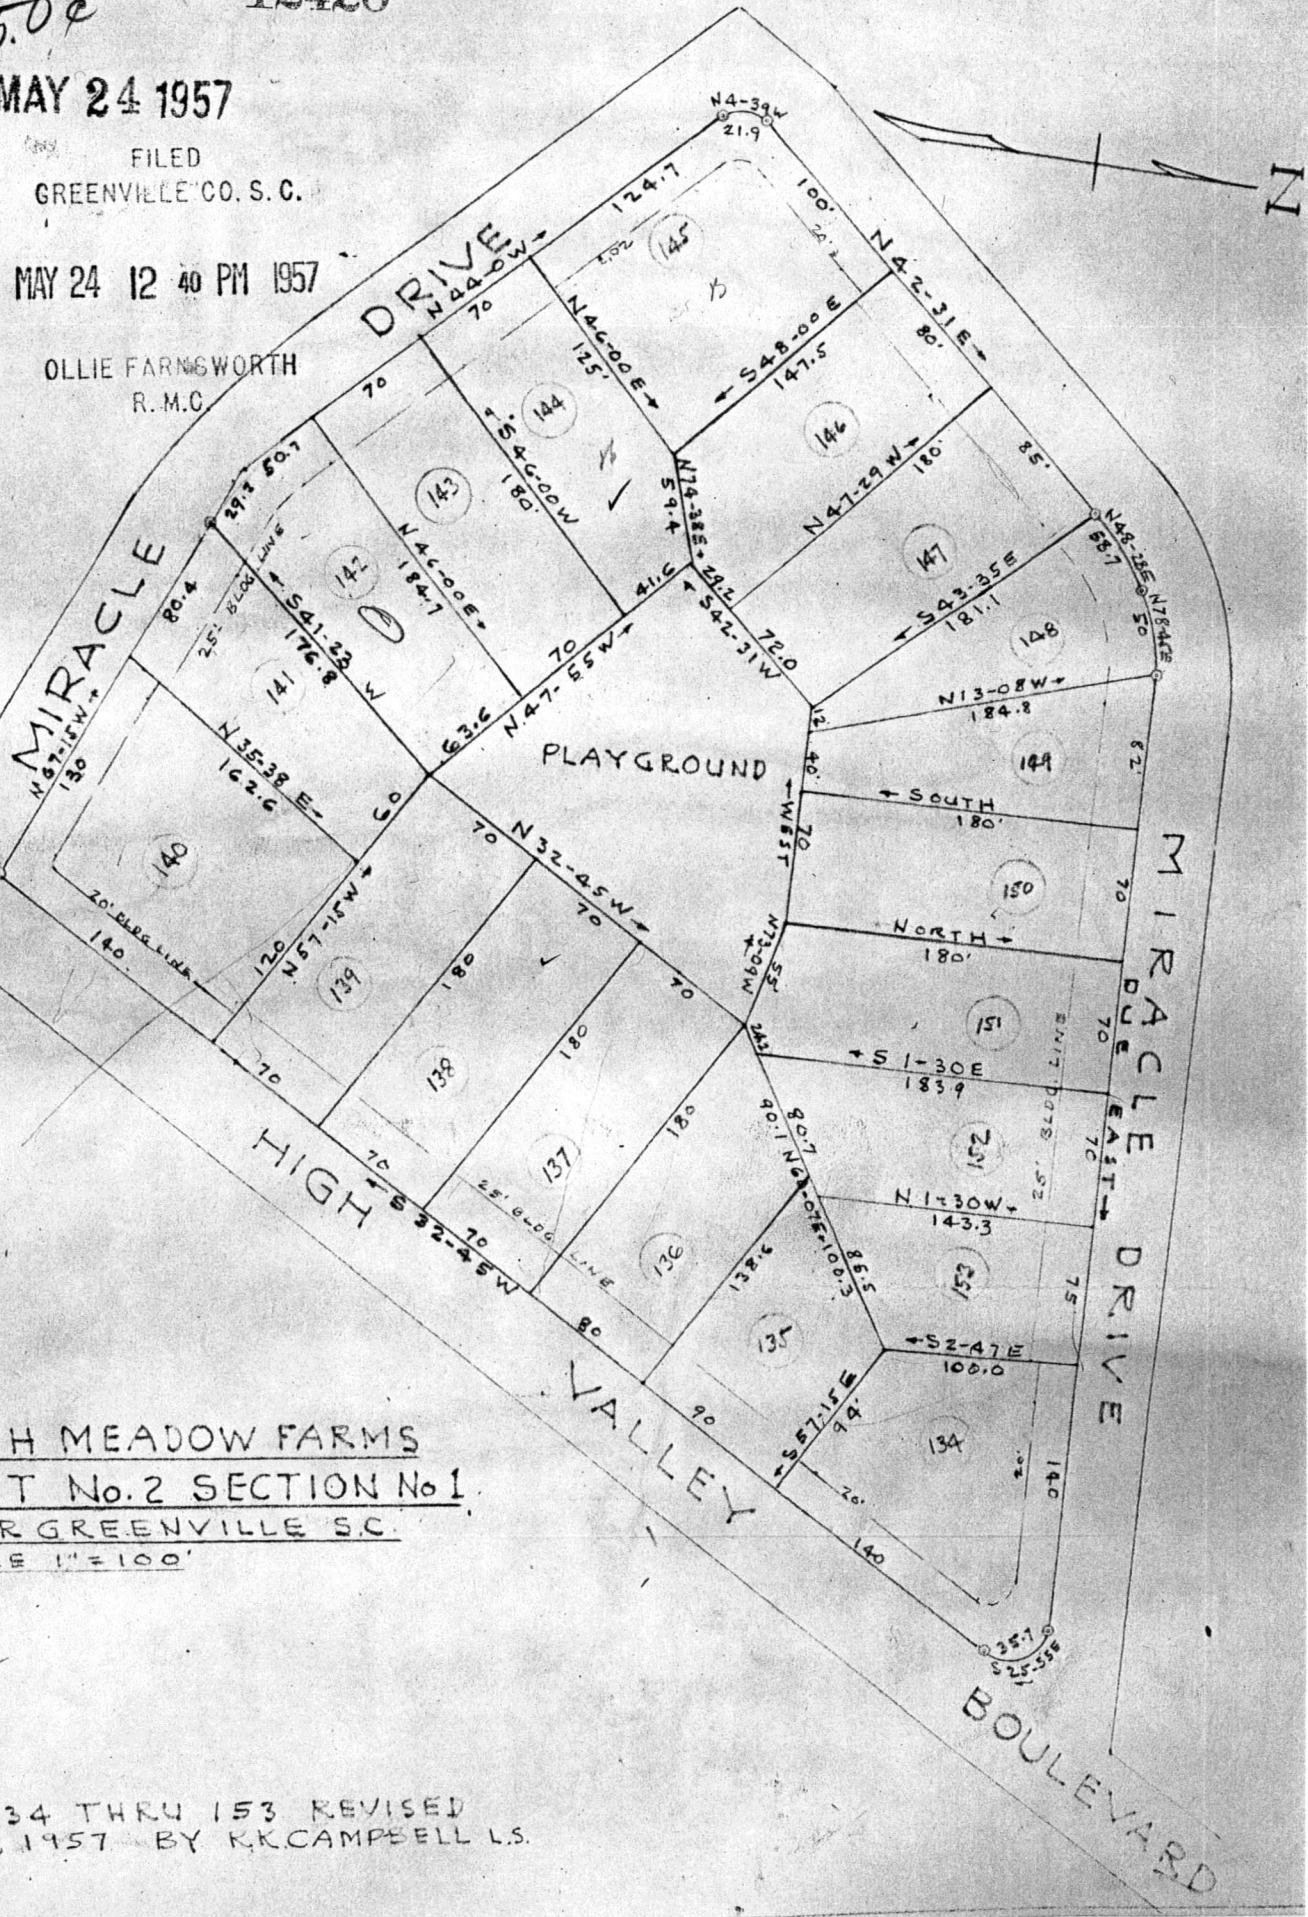

500 plates  
1-55  
S-61  
M-127

5.0¢

12420

MAY 24 1957

FILED  
GREENVILLE CO. S. C.

MAY 24 12 40 PM 1957

OLLIE FARMSWORTH  
R. M. C.

FRESH MEADOW FARMS  
PLAT No. 2 SECTION No. 1.  
NEAR GREENVILLE S. C.  
SCALE 1"=100'

NN-85

LOTS 134 THRU 153 REVISED  
MAY 18, 1957 BY K.K. CAMPELL L.S.