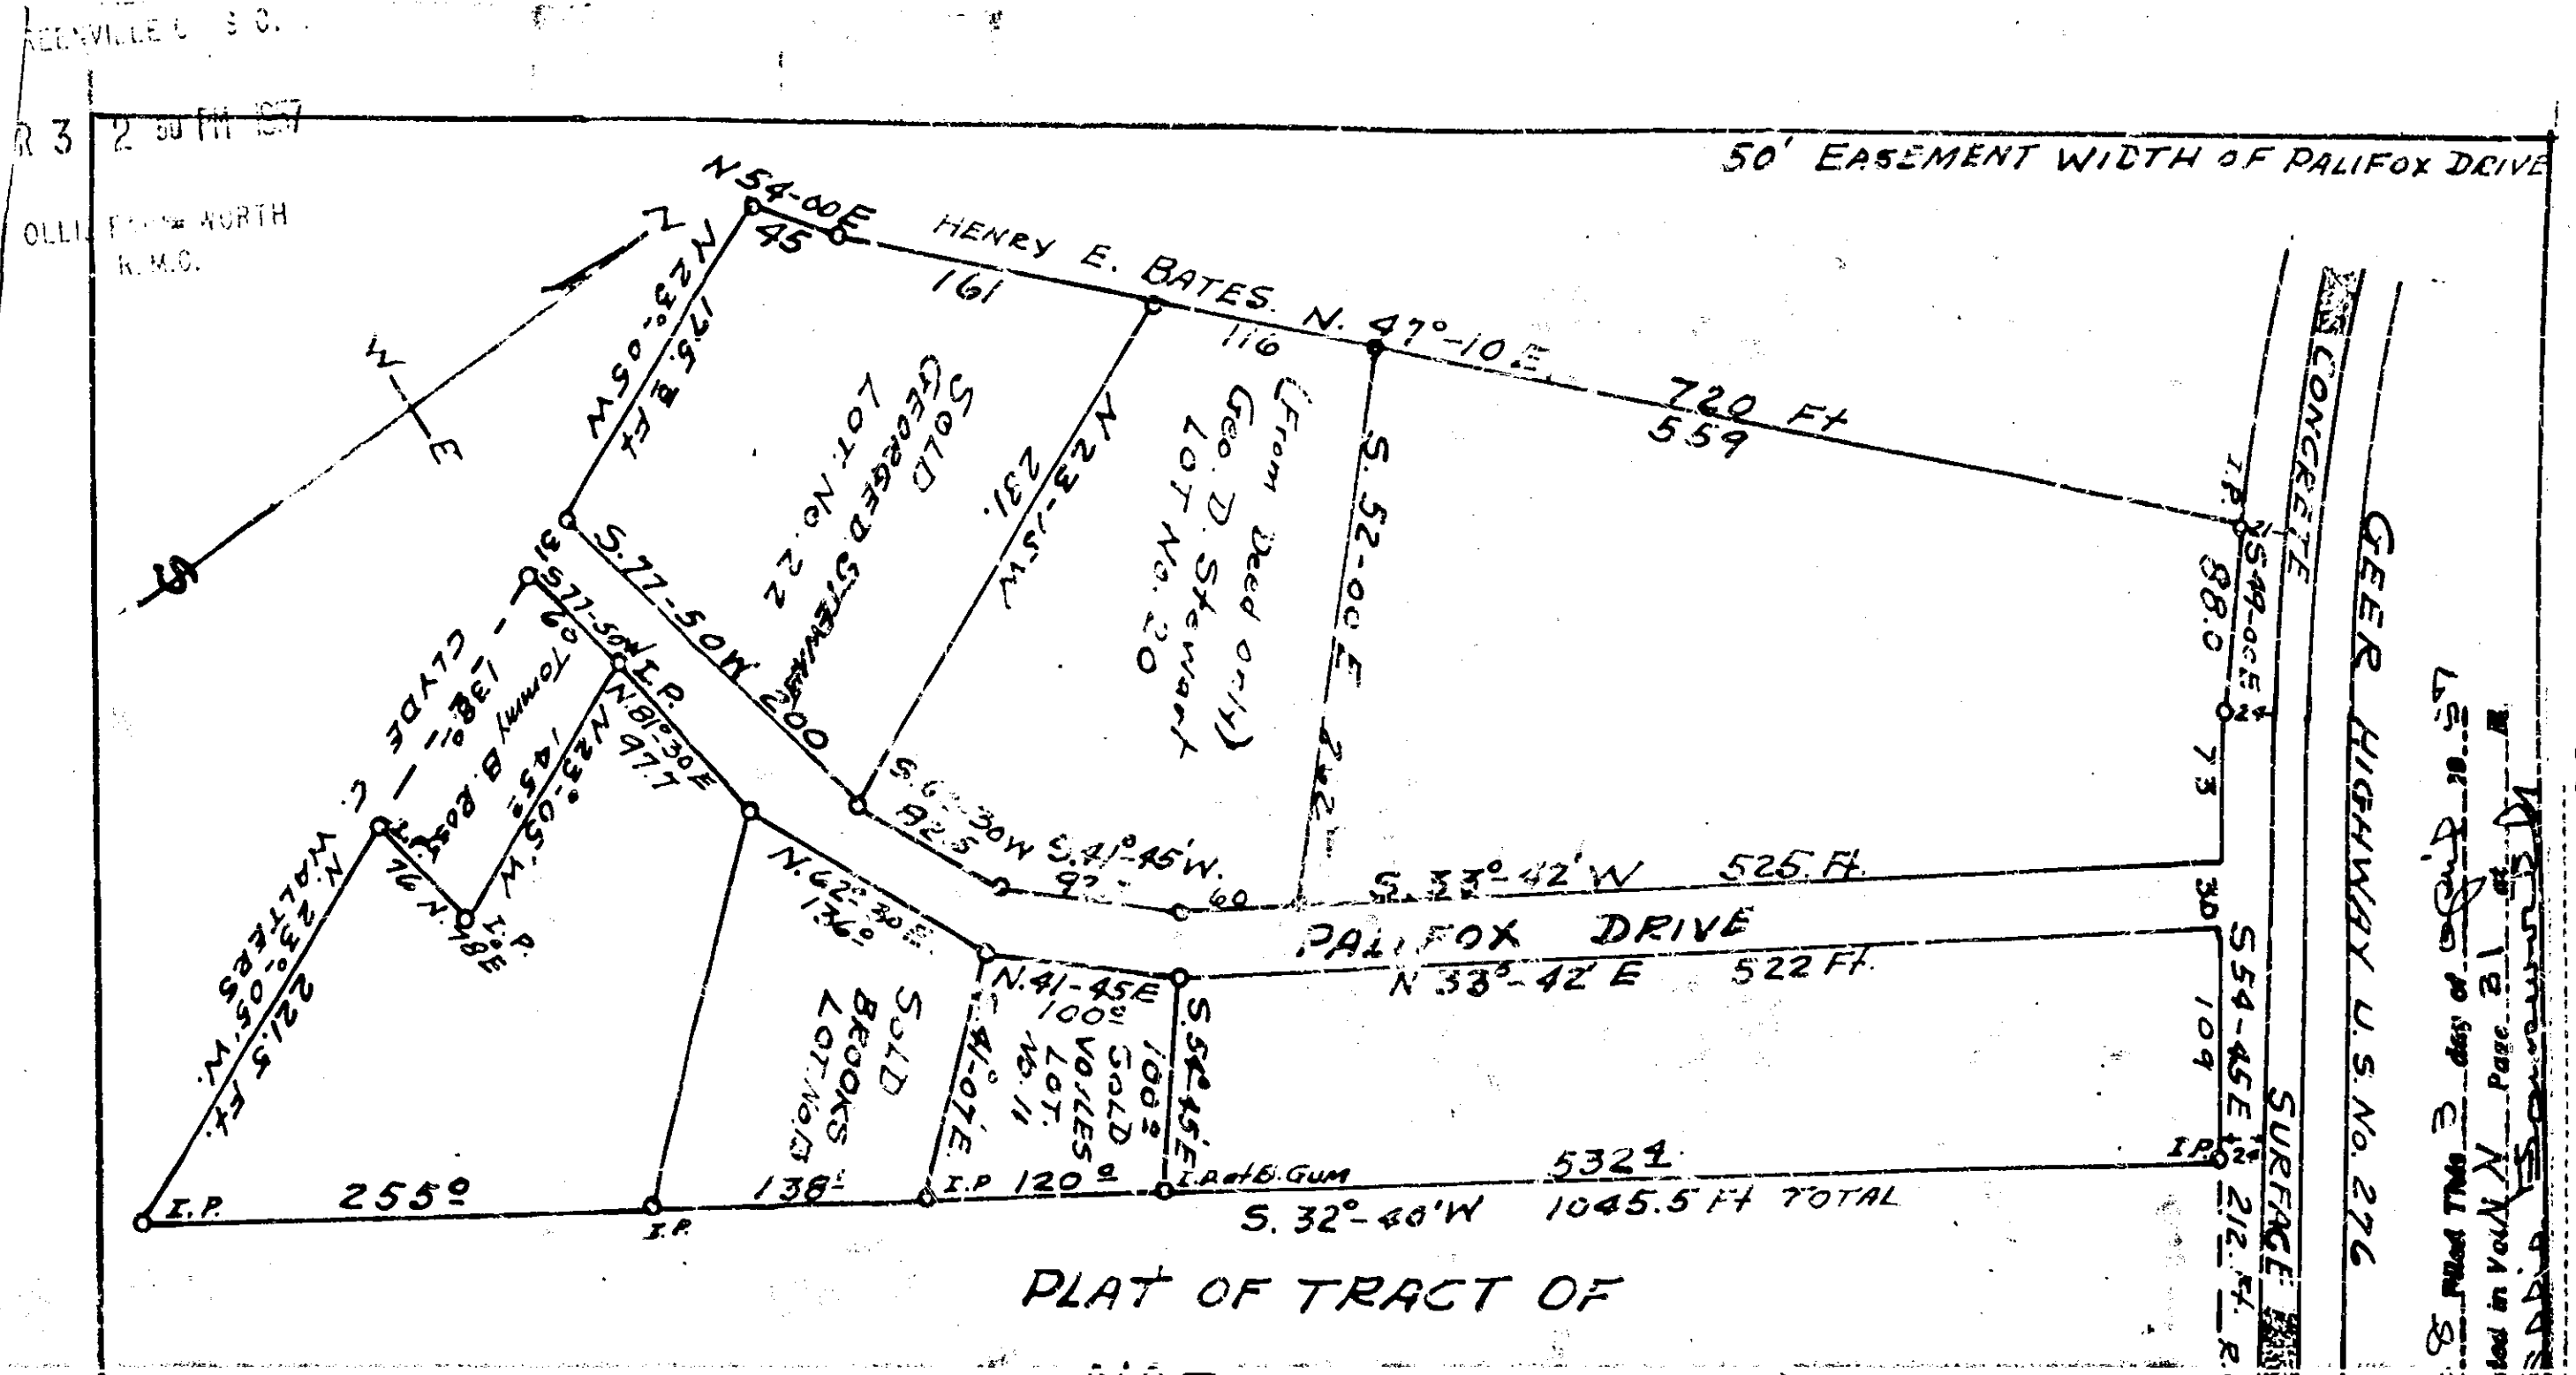

Plat Book-NN-Page 31A

PLAT OF TRACT OF
IVORWOOD CLEVELAND
 1 MILE SOUTH, MARIETTA, S.C.
 BATES TWP. GREENVILLE CO
 BY TERRY T. DILL C.E. & L.S. 104-S.C. MARCH 28, 1957.

APR 3-1957
 8008

SCALE 1"=100'

5008 P.M. 3 days of 10.5
 and Recorded in Vol. 11 Page 31 at
 Greenville S.C.

Registers Along Conveyance Greenville County, S.C.

See 50' NN-31