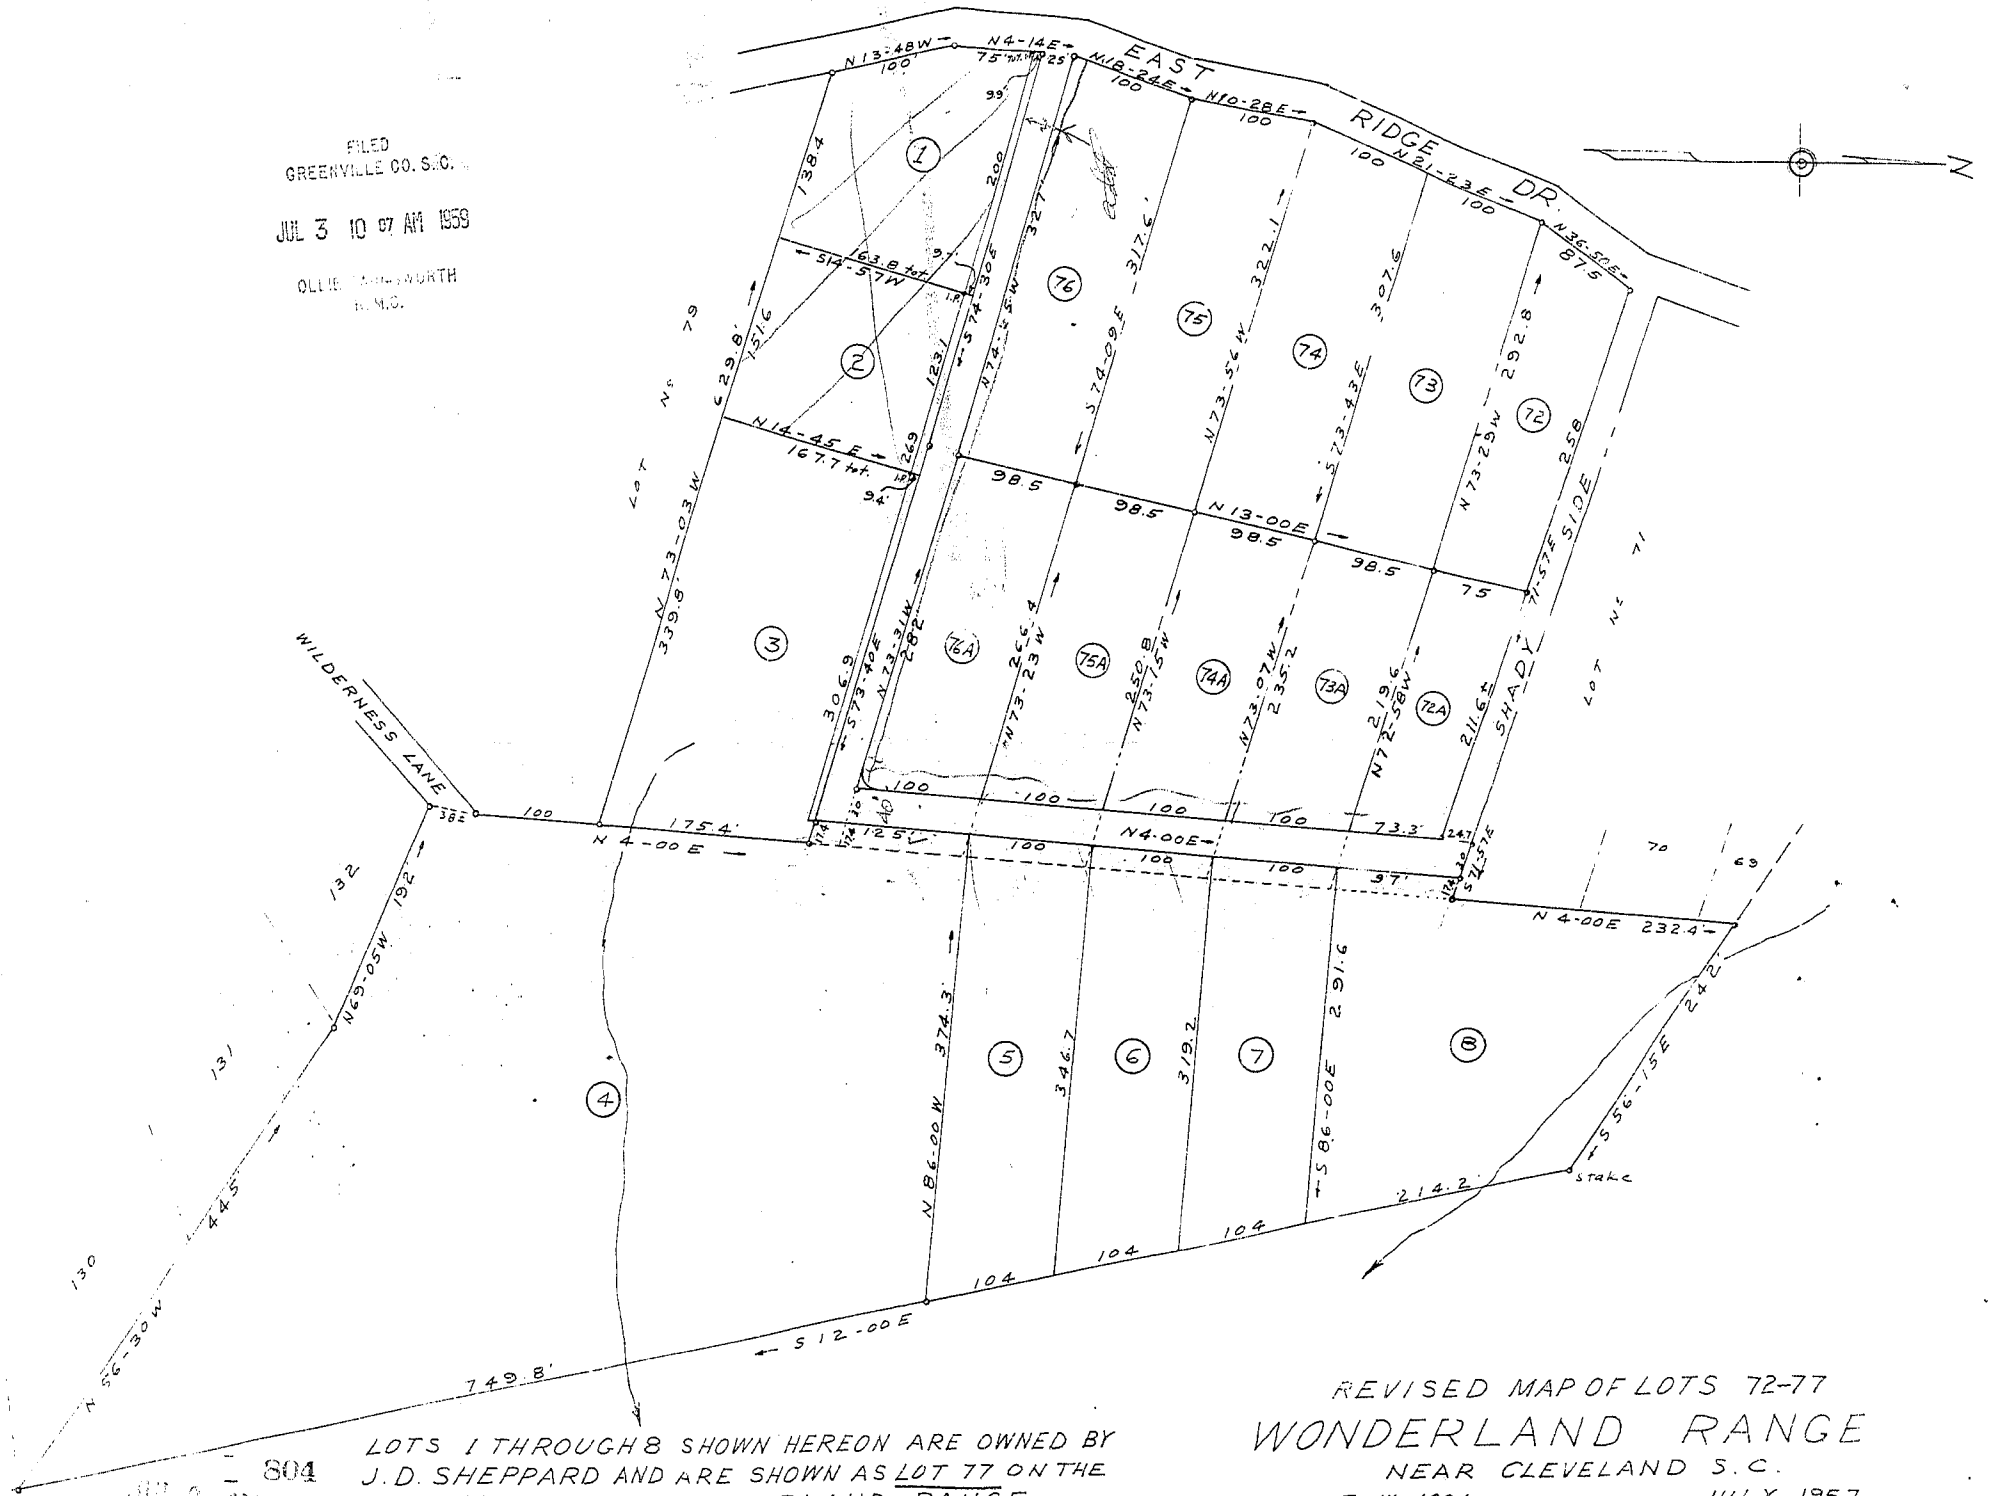

FILED
GREENVILLE CO. S.C.

JUL 3 10 07 AM 1959

OLLIE T. WORTH
R.M.C.

LOTS 1 THROUGH 8 SHOWN HEREON ARE OWNED BY
 J. D. SHEPPARD AND ARE SHOWN AS LOT 77 ON THE
 ORIGINAL PLAT OF WANDERLAND RANGE.
 LOTS 72-76 & 72A-76A OWNED BY C.F. PUTMAN ET. AL.

REVISED MAP OF LOTS 72-77
 WONDERLAND RANGE
 NEAR CLEVELAND S.C.
 SCALE 1"=100' JULY 1957
 C.O. Riddle - Reg. L.S.

804
 JUL 3 1959

Field book B-57

MM - 119

150 Paste in