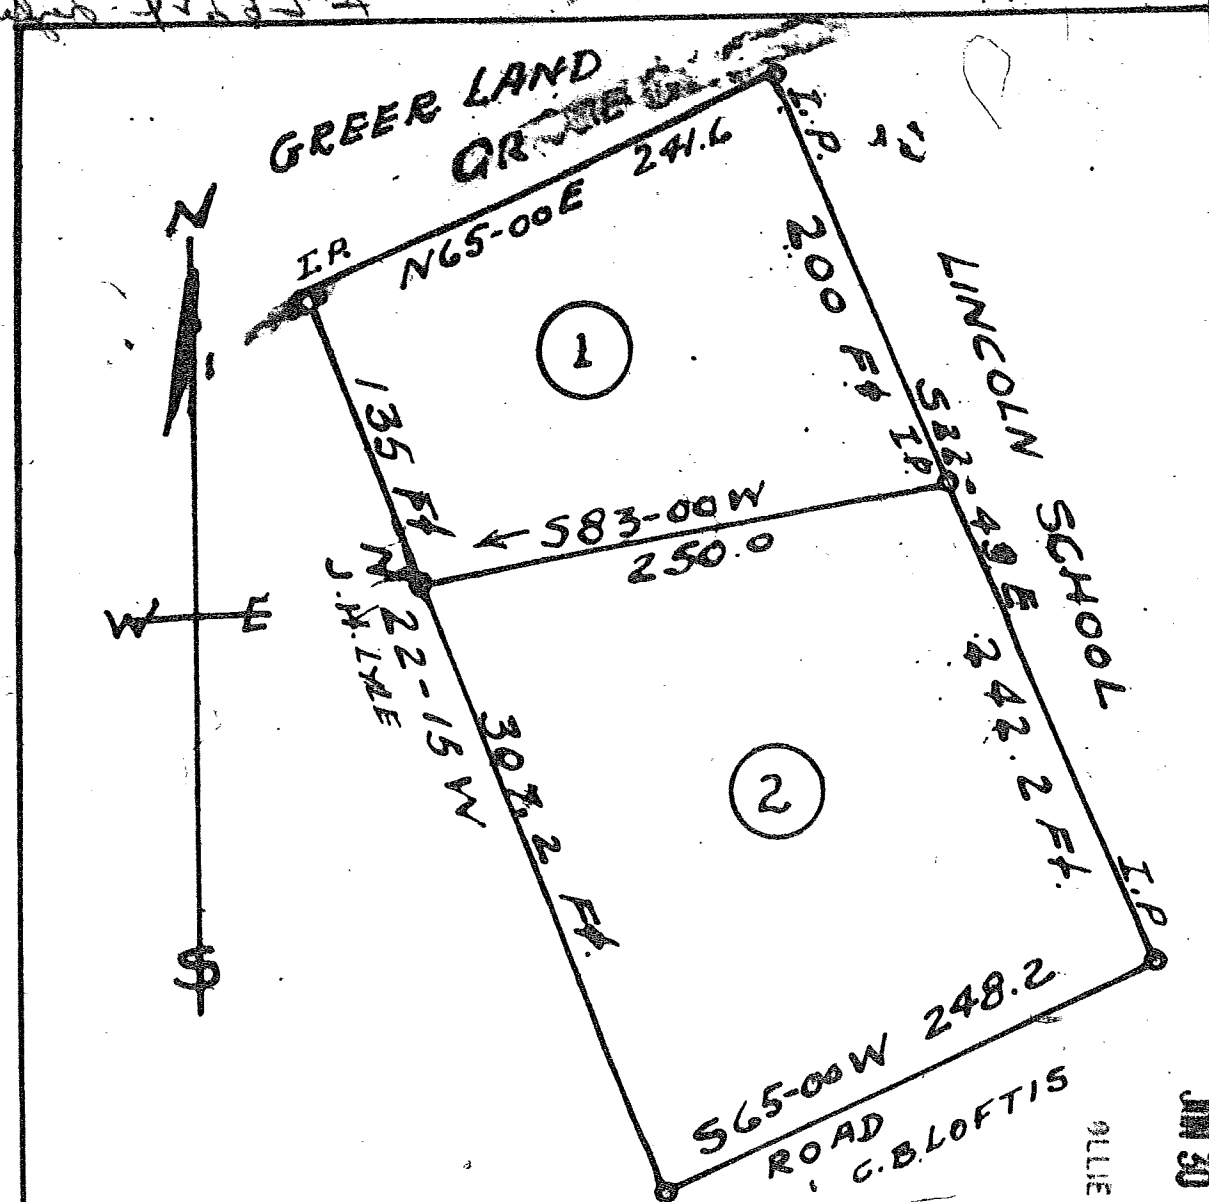

44585 #

PLAT OF TWO LOTS OF  
 JOHN HENRY LYLE &  
 THELMA B. LYLE  
 CHICK SPR TWP. GREENVILLE CO. S.C.  
 SCALE 1"=100' By Terry T. Dill Reg No 109

Recorded June 30th. 1956 at 12:02 P. M. #16782

Photo 100

JUN 30 12 02 PM 1956

OLLIE FARNSWORTH  
 R.M.C.

LED  
 SHERIFF CO. S.C.