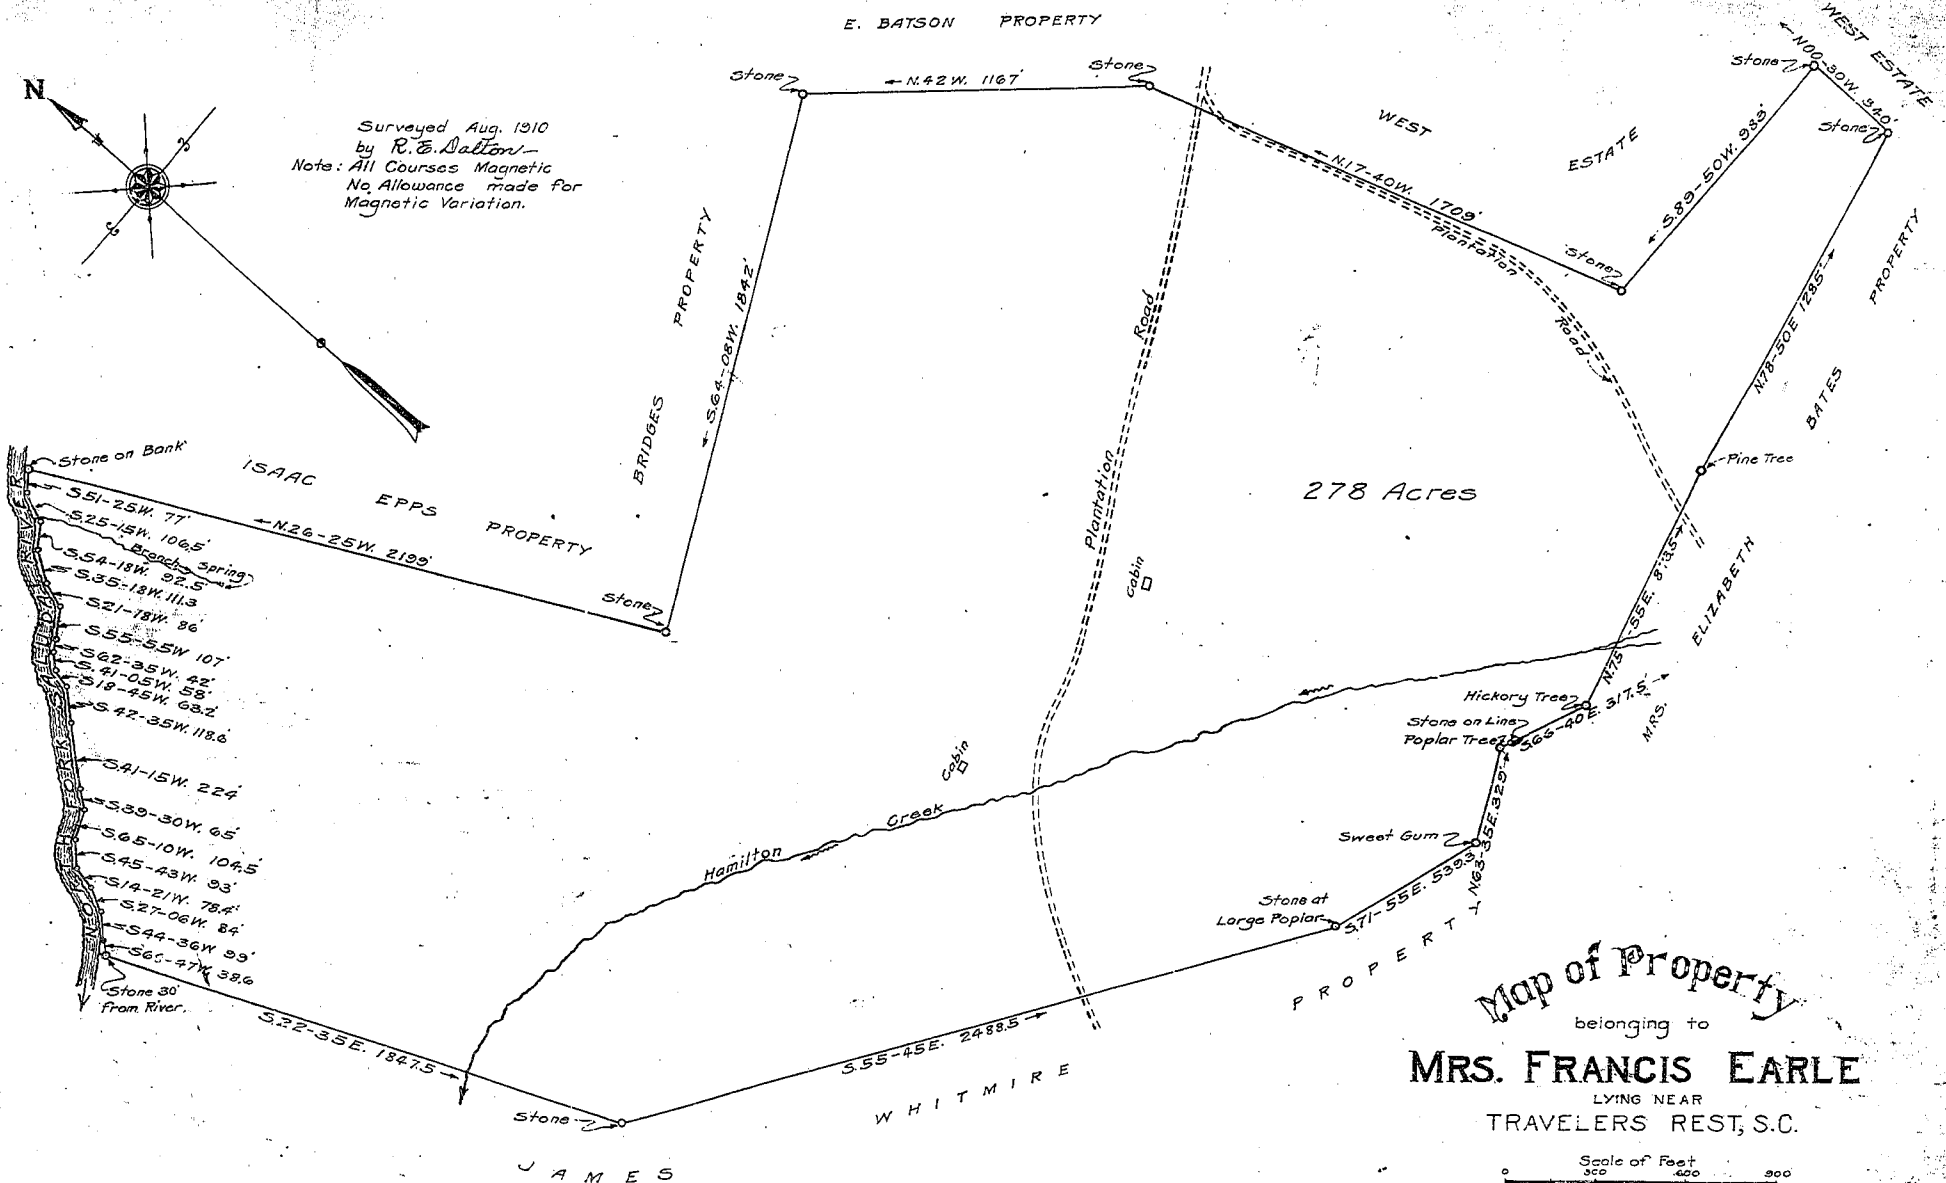

Plat Book-KK-Page 153 A

153

Surveyed Aug. 1910
by R. E. Dalton
Note: All Courses Magnetic
No Allowance made for
Magnetic Variation.

278 Acres

Map of Property
belonging to
MRS. FRANCIS EARLE
LYING NEAR
TRAVELERS REST, S.C.

Scale of Feet
0 100 200 300
R. E. Dalton, Greenville, S.C.

OLLIE E. WORTH
R.M.C.

MAY 8 - 1958 11096

KK-153-1.00

11096 Filed This 8th day of May 1958
and Recorded in Volume Page 153 at
R. E. Dalton, Greenville, S.C.