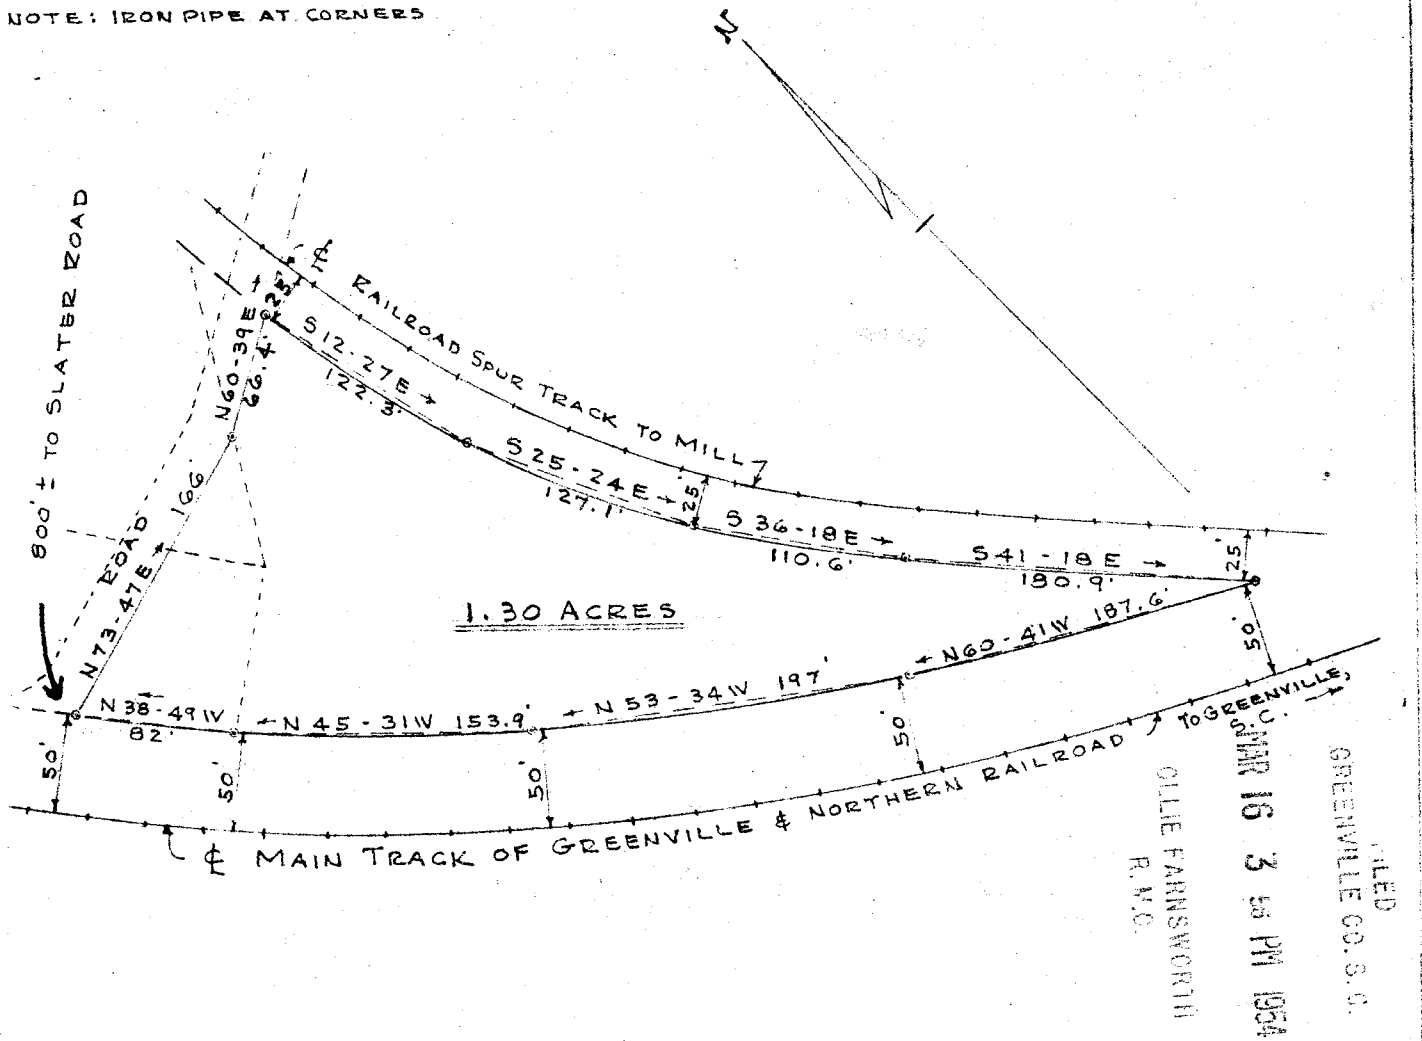

NOTE: IRON PIPE AT CORNERS

Plat Showing Property of  
 SLATER MANUFACTURING COMPANY  
 Located at Slater in  
 Greenville County, S. C.

Scale: 1" = 100' Dated: February, 1954

Pickell & Pickell - Engineers  
 Greenville, S. C.

5983

MAR 16 1954

# 5983. Filed This 16 day of March 1954

And Recorded in Vol. 4876 Page 19 at M.

*Ollie Fannsworth*

Register Means Conveyance Greenville County, S. C.