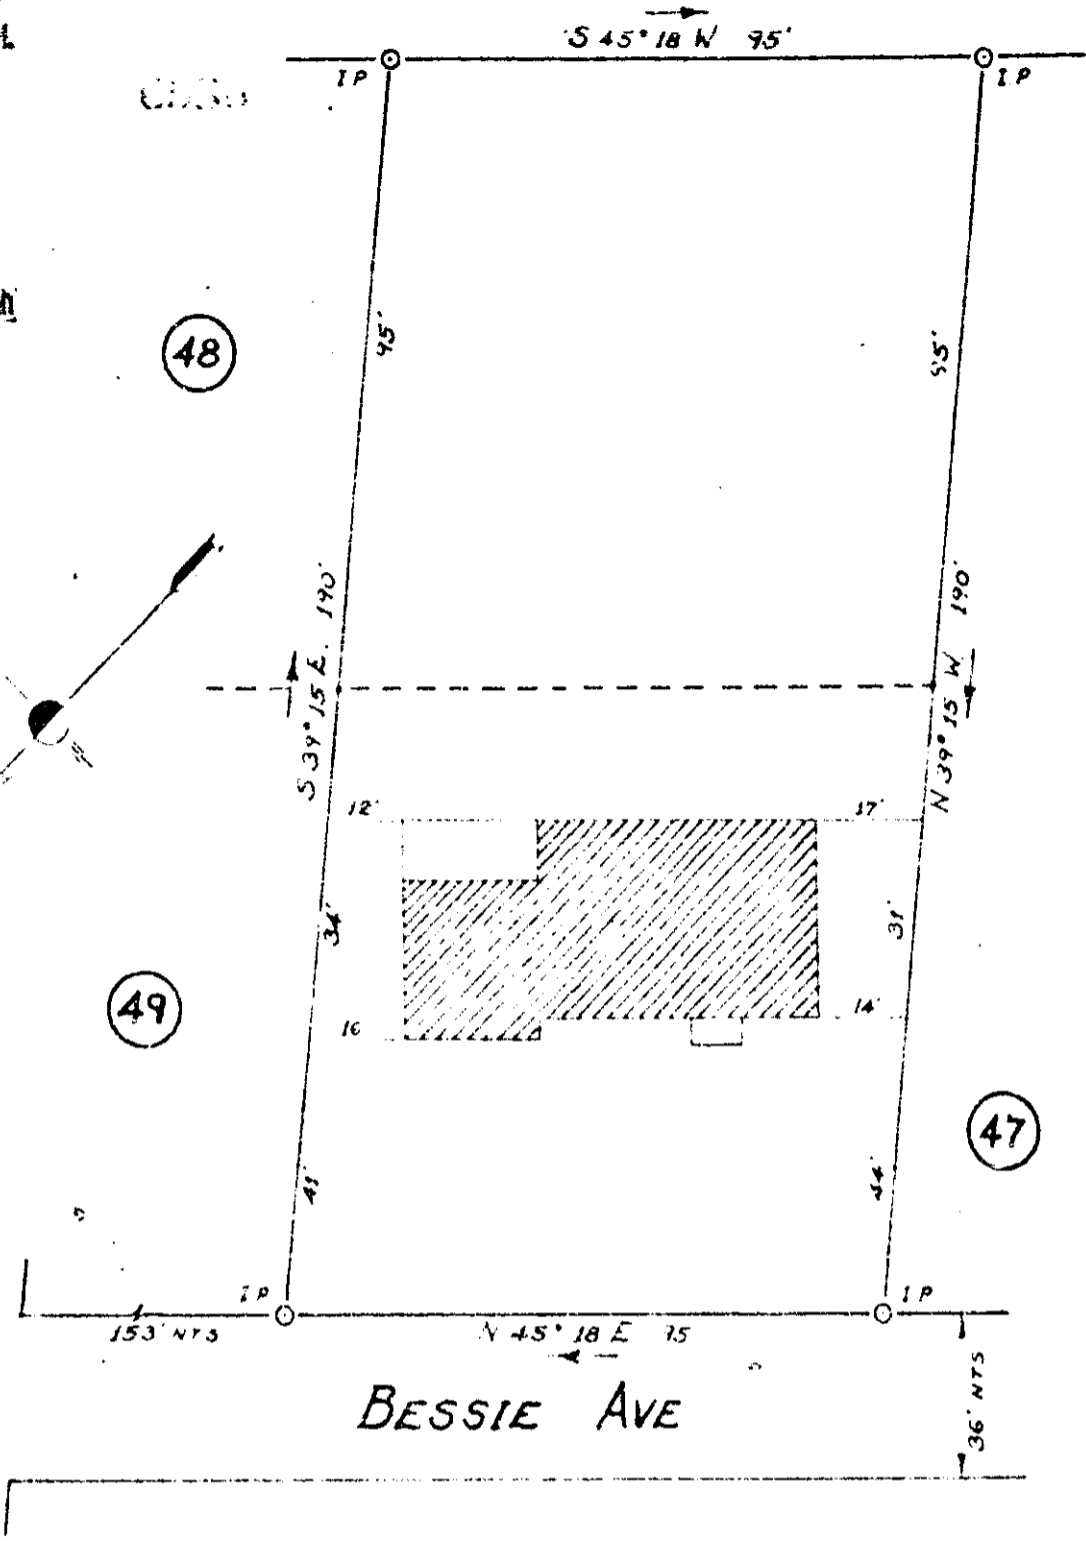

FILED

MAR 22 1957

Mrs. Ollie Farnsworth
R. M. C.

WAYMAN DR.

(48)

(49)

(47)

153' NTS

N 45° 18' E 15

36' NTS

BESSIE AVE

PROPERTY OF
MALCOLM R. & FAY F. JONES

LOCATION 2 MILES SOUTHWEST OF GREER
 CHICK SPRINGS TOWNSHIP GREENVILLE CO.
 SOUTH CAROLINA

SCALE: 1" = 30 FEET

MARCH 6 1957

MAR 22 1957