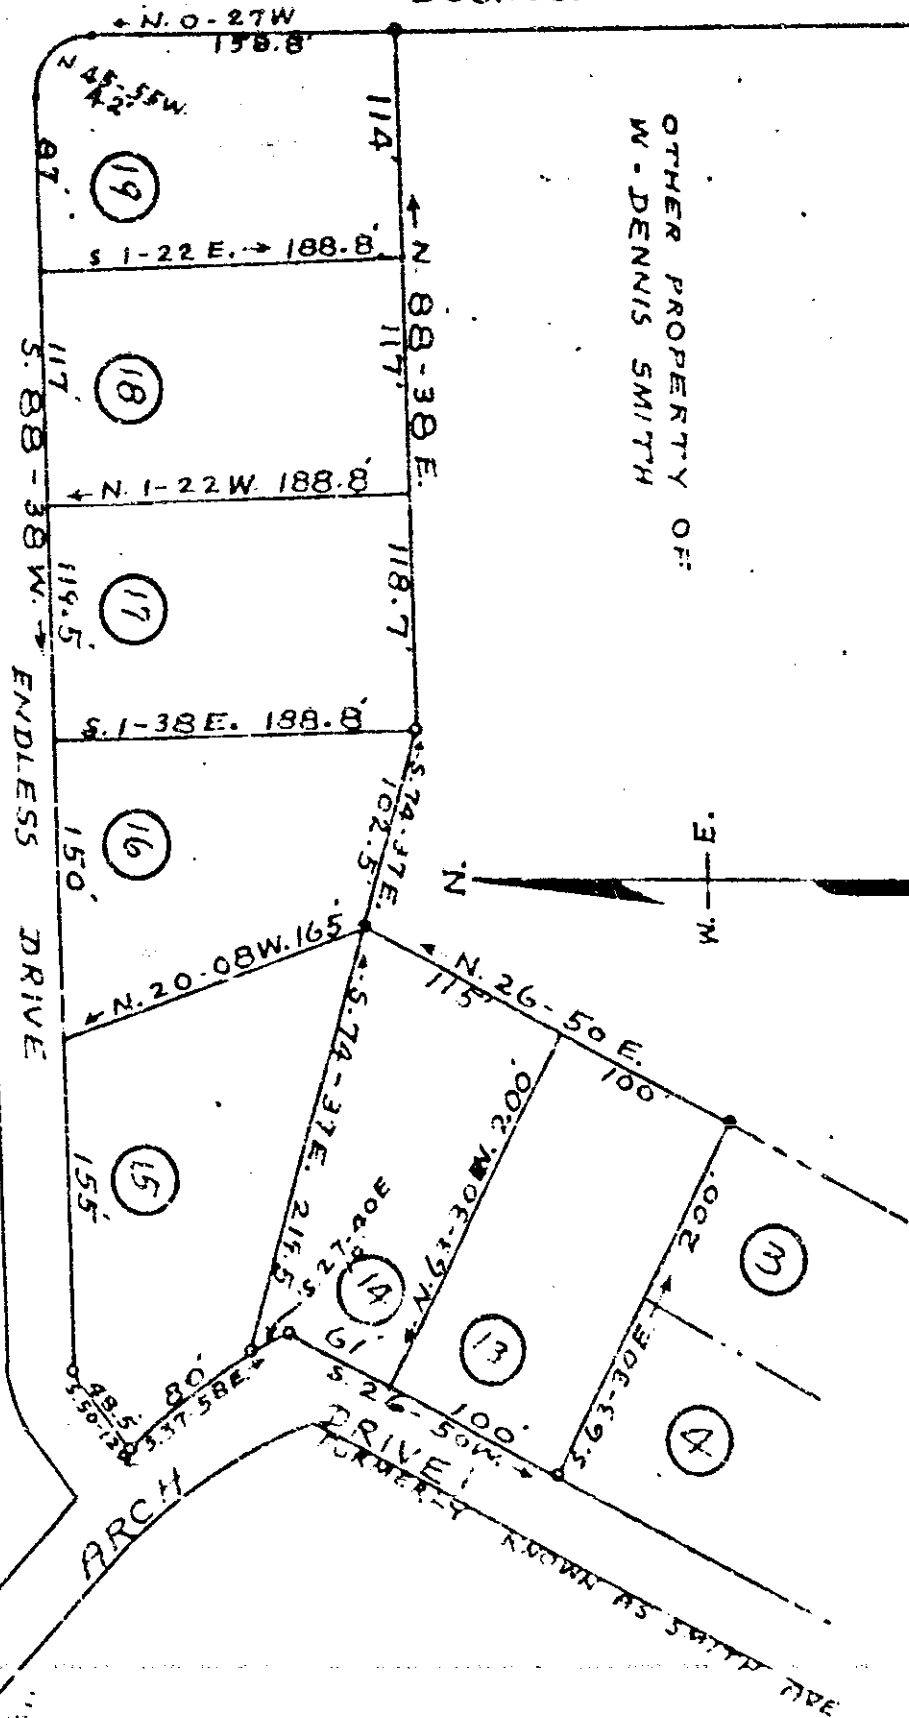

PROPERTY LINE 3 FEET FROM STREET LINE

DOGWOOD AVENUE

OTHER PROPERTY OF W. DENNIS SMITH

OTHER PROPERTY OF:
W. DENNIS SMITH

PROPERTY OF

W. DENNIS SMITH

LOCATED TWO MILES NORTHWEST FROM GREER
CHICK SPRINGS TOWNSHIP GREENVILLE COUNTY

SOUTH CAROLINA

SCALE: 1" = 100 FEET SEPTEMBER 27 1956

SURVEYED JUNE 20 & AUGUST 27 1956

100

26064

OCT 16 1956

H. S. BROCKMAN, REG SURVEYOR
GREER, S. C. NO. 959