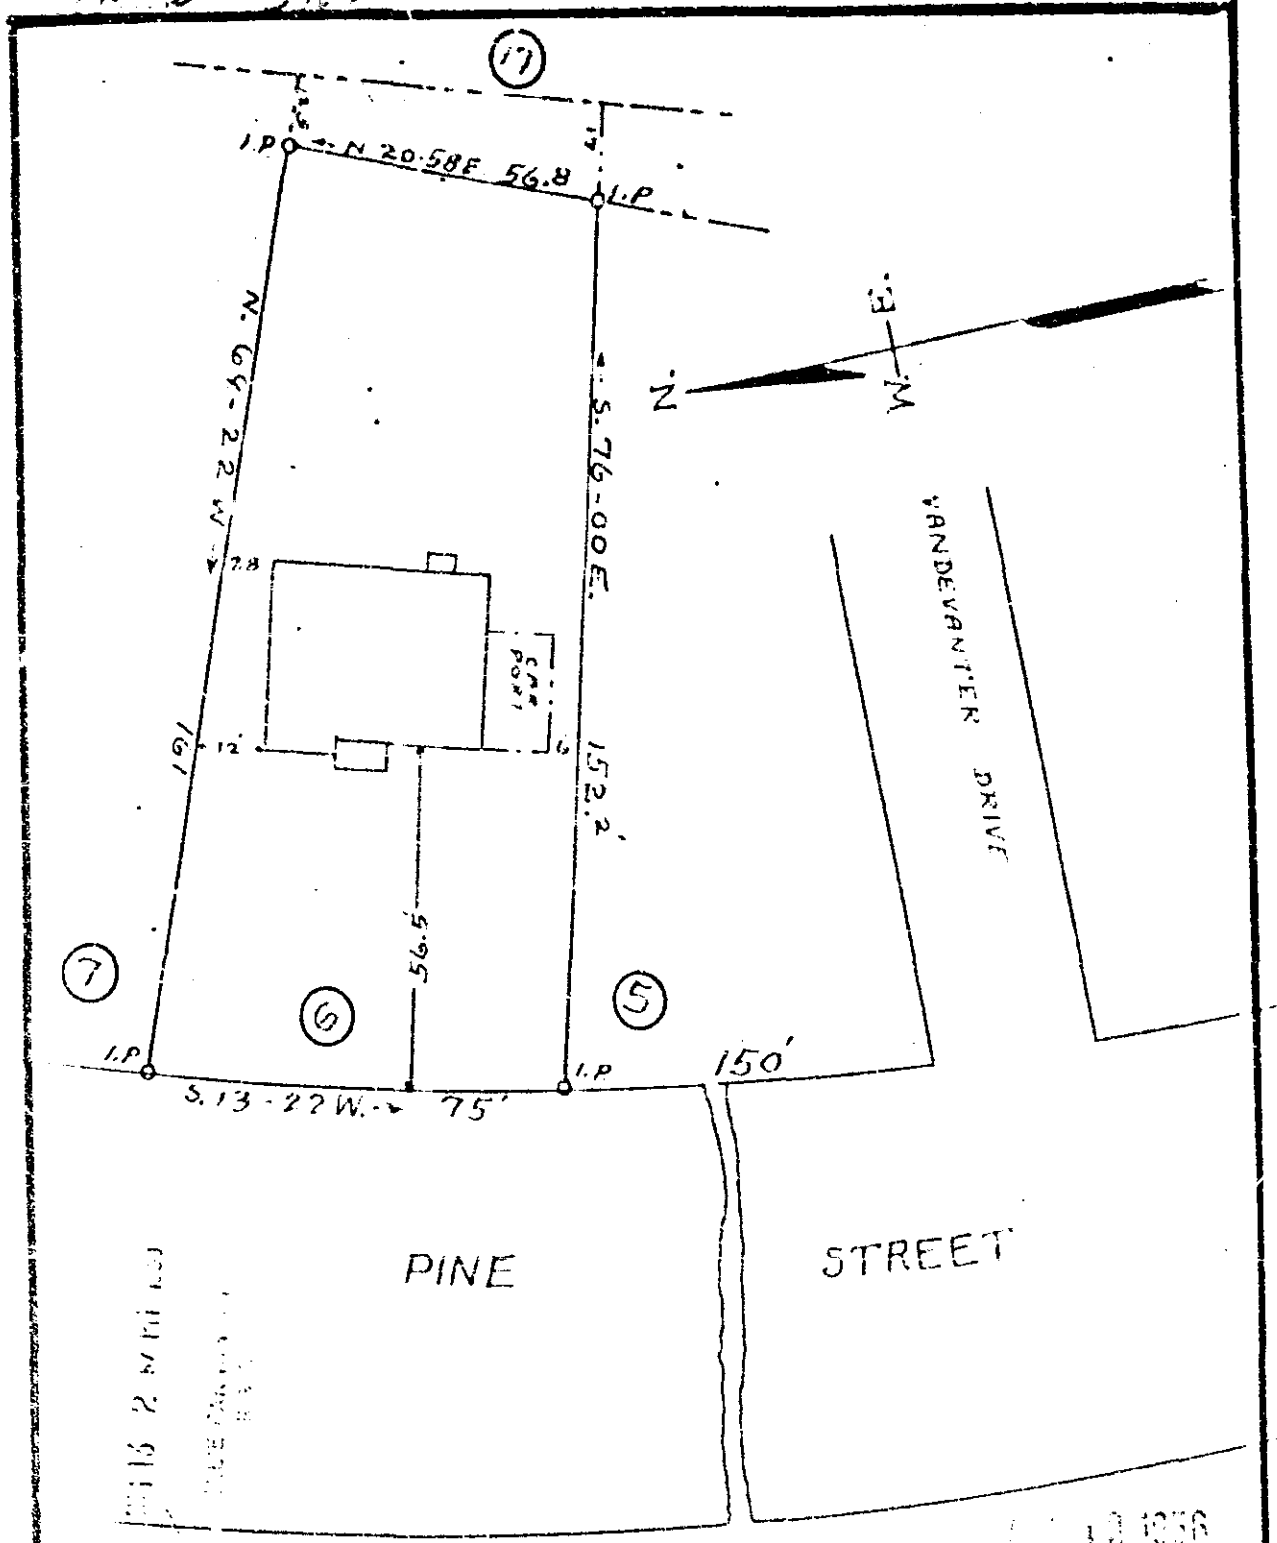

Plat No 3100

161
12
191
2
161
191
2
161

PINE

STREET

VANDEVANTER DRIVE

PROPERTY OF
SAM • E • FREY, JR.

LOCATED IN GREER
CHICK SPRINGS • TOWNSHIP • GREENVILLE • COUNTY •
SOUTH • CAROLINA •
SCALE: 1" = 30 FEET • JUNE • 28 • 1956 •