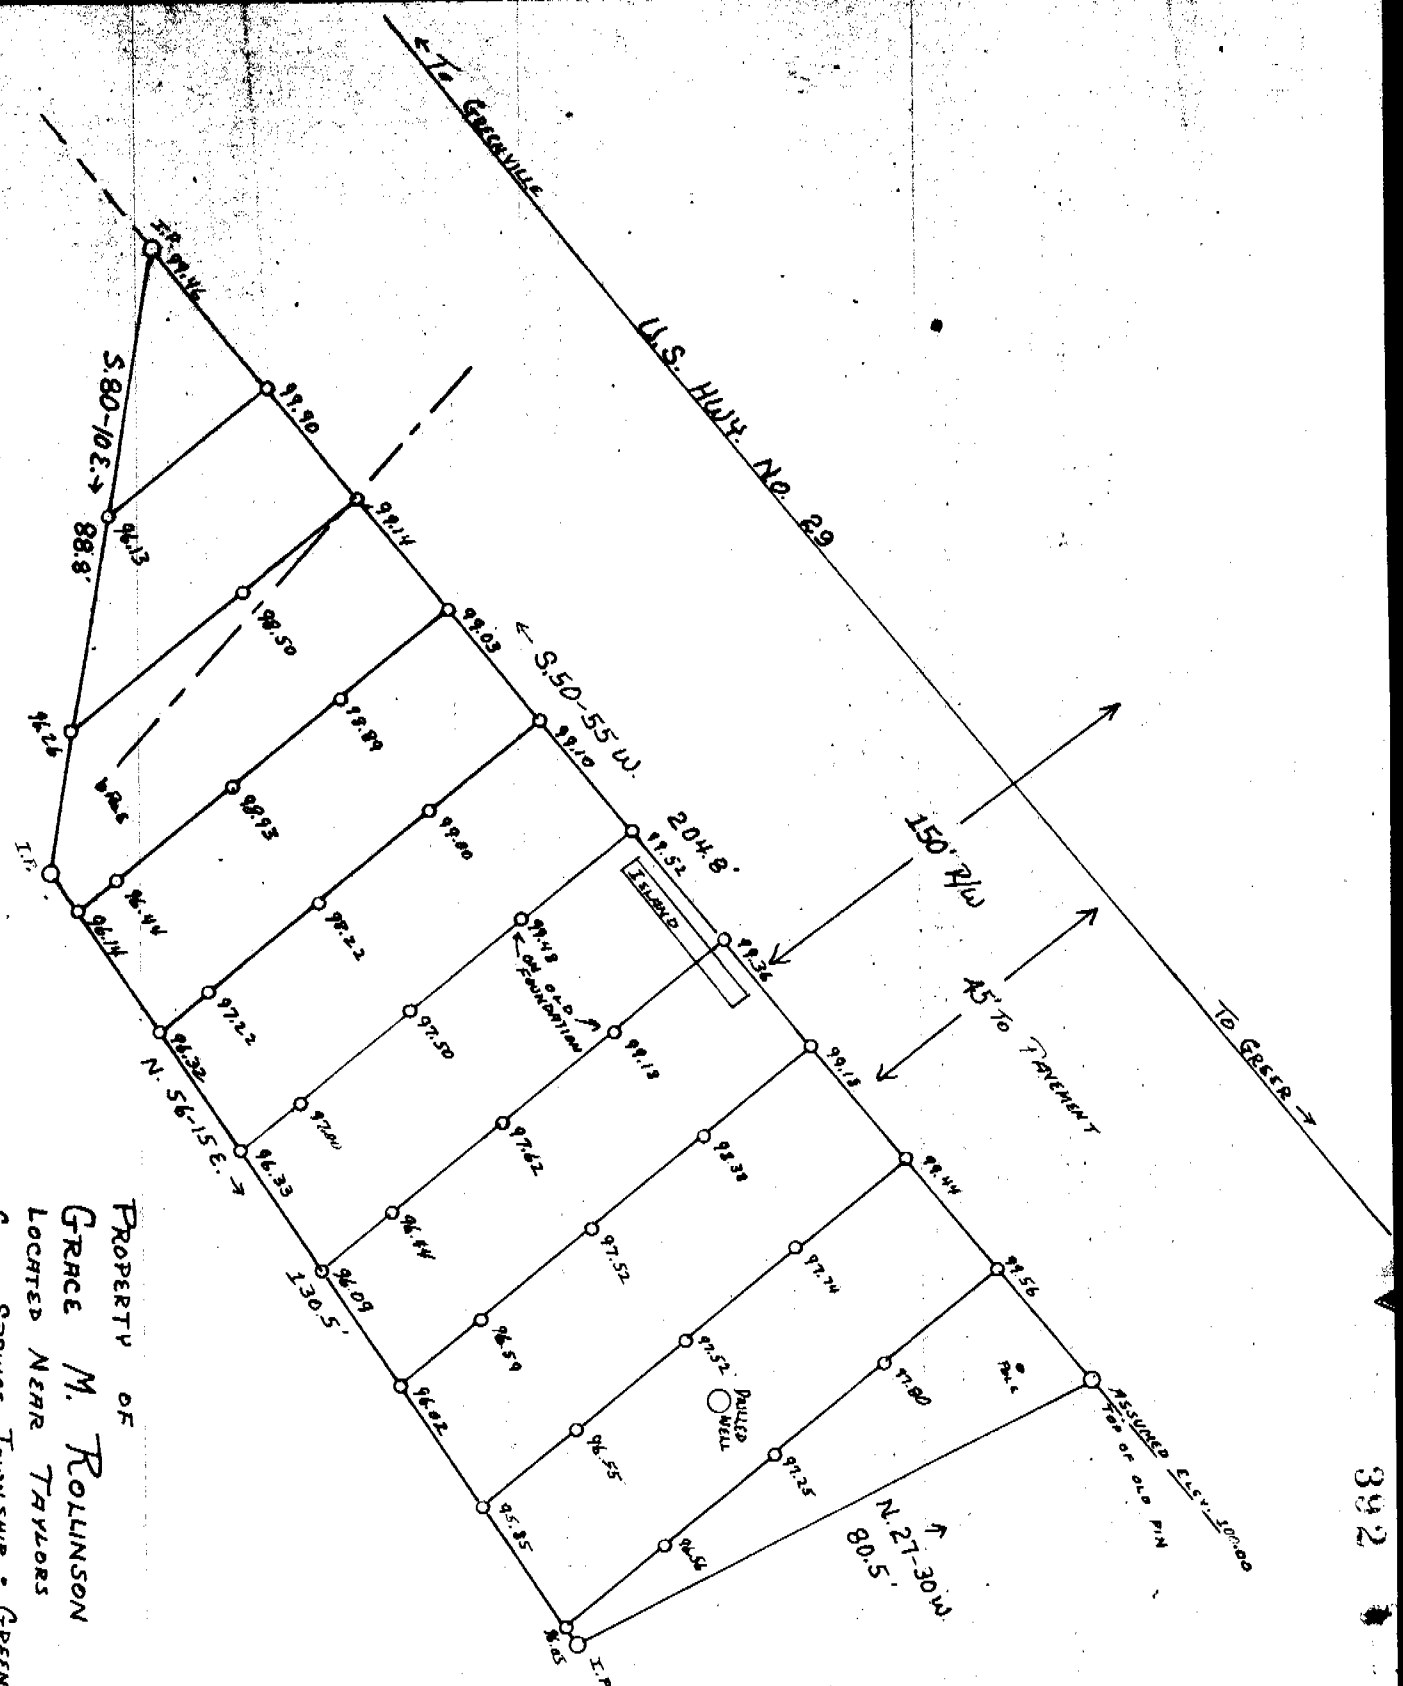

392

392

Recorded February 22nd, 1956 at 12:45 P.M. # 4678. Plat Book # Page 390.

Plat By J.R.C.  
Checked By H.S.B.

FEB 22 1956

PROPERTY OF  
GRACE M. ROLINSON  
LOCATED NEAR TAYLORS  
CHICK SPRINGS TOWNSHIP - GREENVILLE COUNTY  
SOUTH CAROLINA  
SCALE: 1" = 20 FEET JULY 22, 1955  
SURVEYED JULY 13, 1955  
LEVELS TAKEN AT 20' INTERVALS

H.S. BROCKMAN REG. SURVEYOR

FEB 22 12 45 PM 1956  
GREENVILLE S.C.