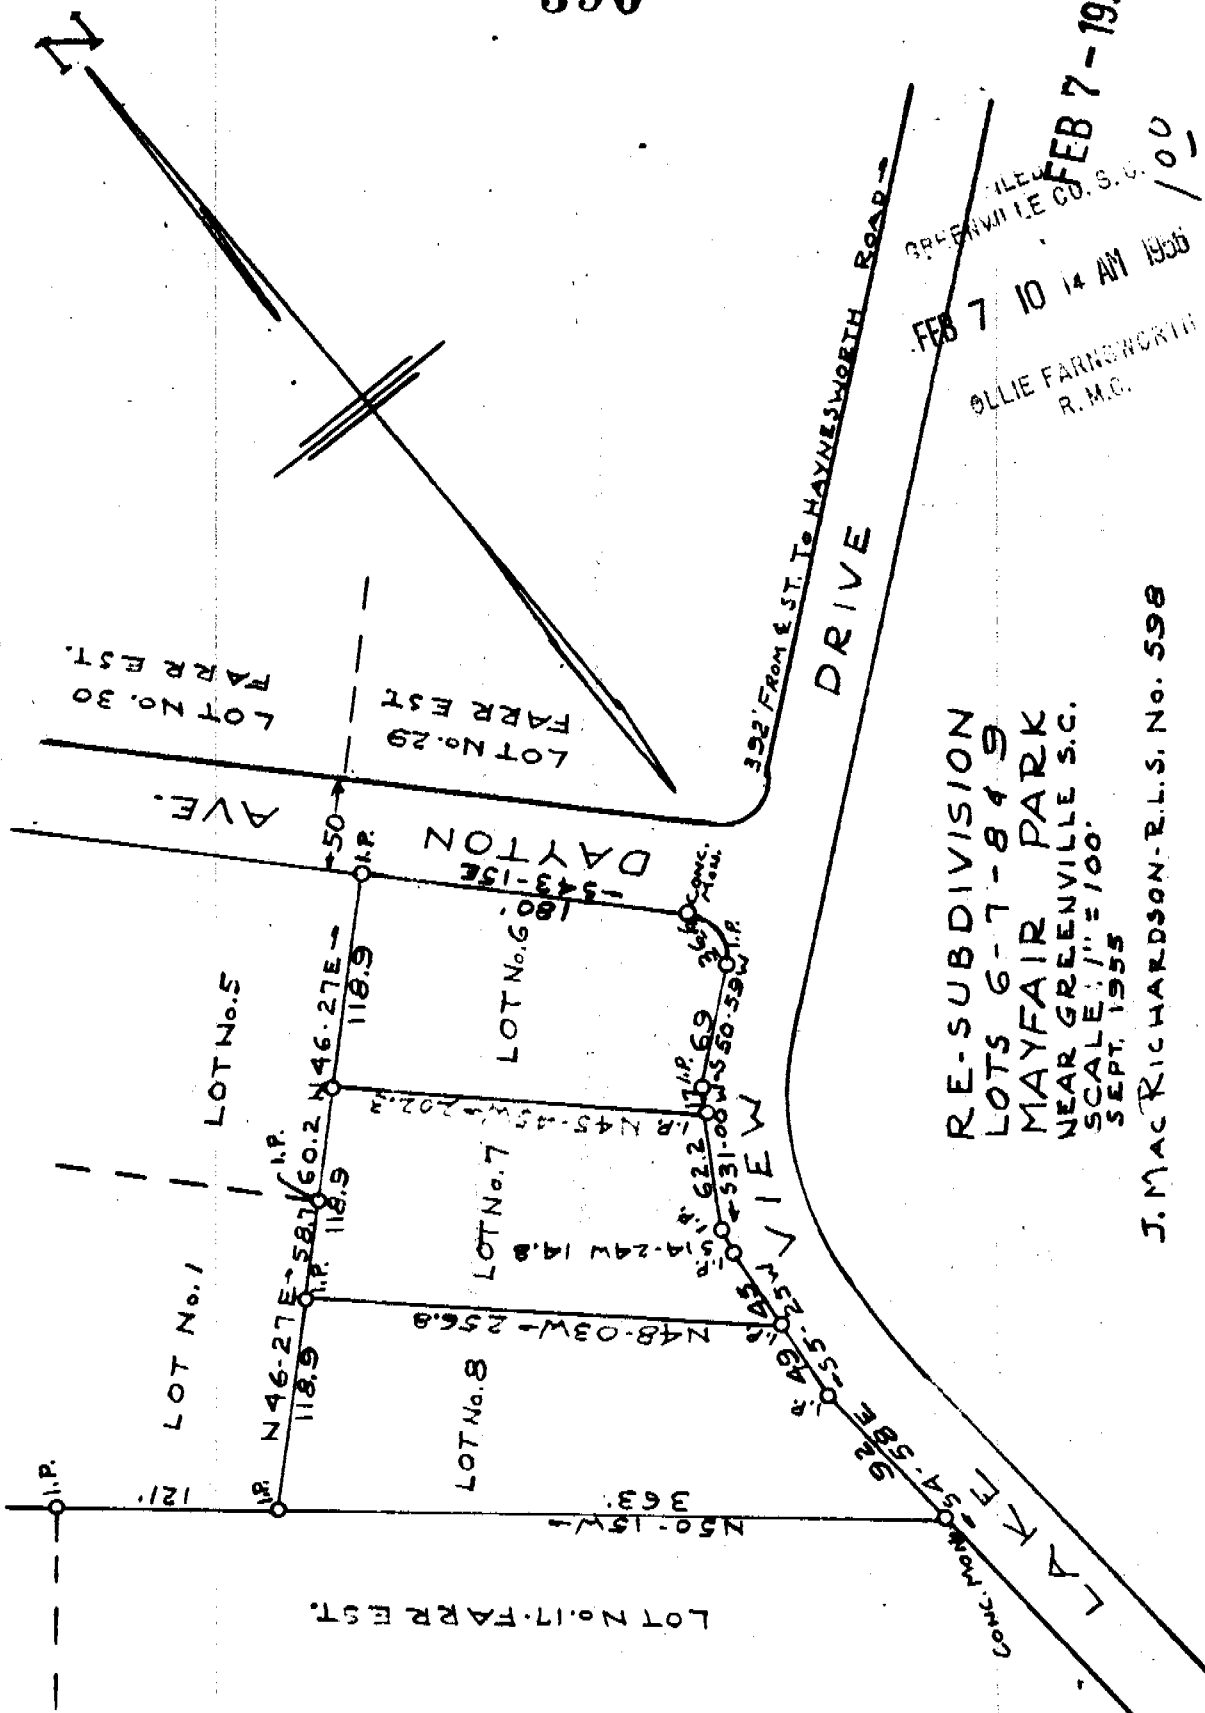

LOT No. 25  
FARR EST.

FEB 7 10 14 AM 1956  
 GREENVILLE CO., S.C.  
 OLLIE FARNSWORTH  
 R.M.C.

RE-SUBDIVISION  
 LOTS 6-7-849  
 MAYFAIR PARK  
 NEAR GREENVILLE S.C.  
 SCALE: 1" = 100'  
 SEPT, 1955

J. MAC RICHARDSON - R.L.S. No. 598

REF. ORIGINAL PLAT MAYFAIR PARK BY Plat Book FF  
 J. MAC RICHARDSON DATED SEPT. 19 1954 Page 390 FROM THIS ALL CORNERS  
 Recorded February 7th 1956 at 10:14 A.M. # 3417  
 RADIAT INTERSECTION ARE 25'