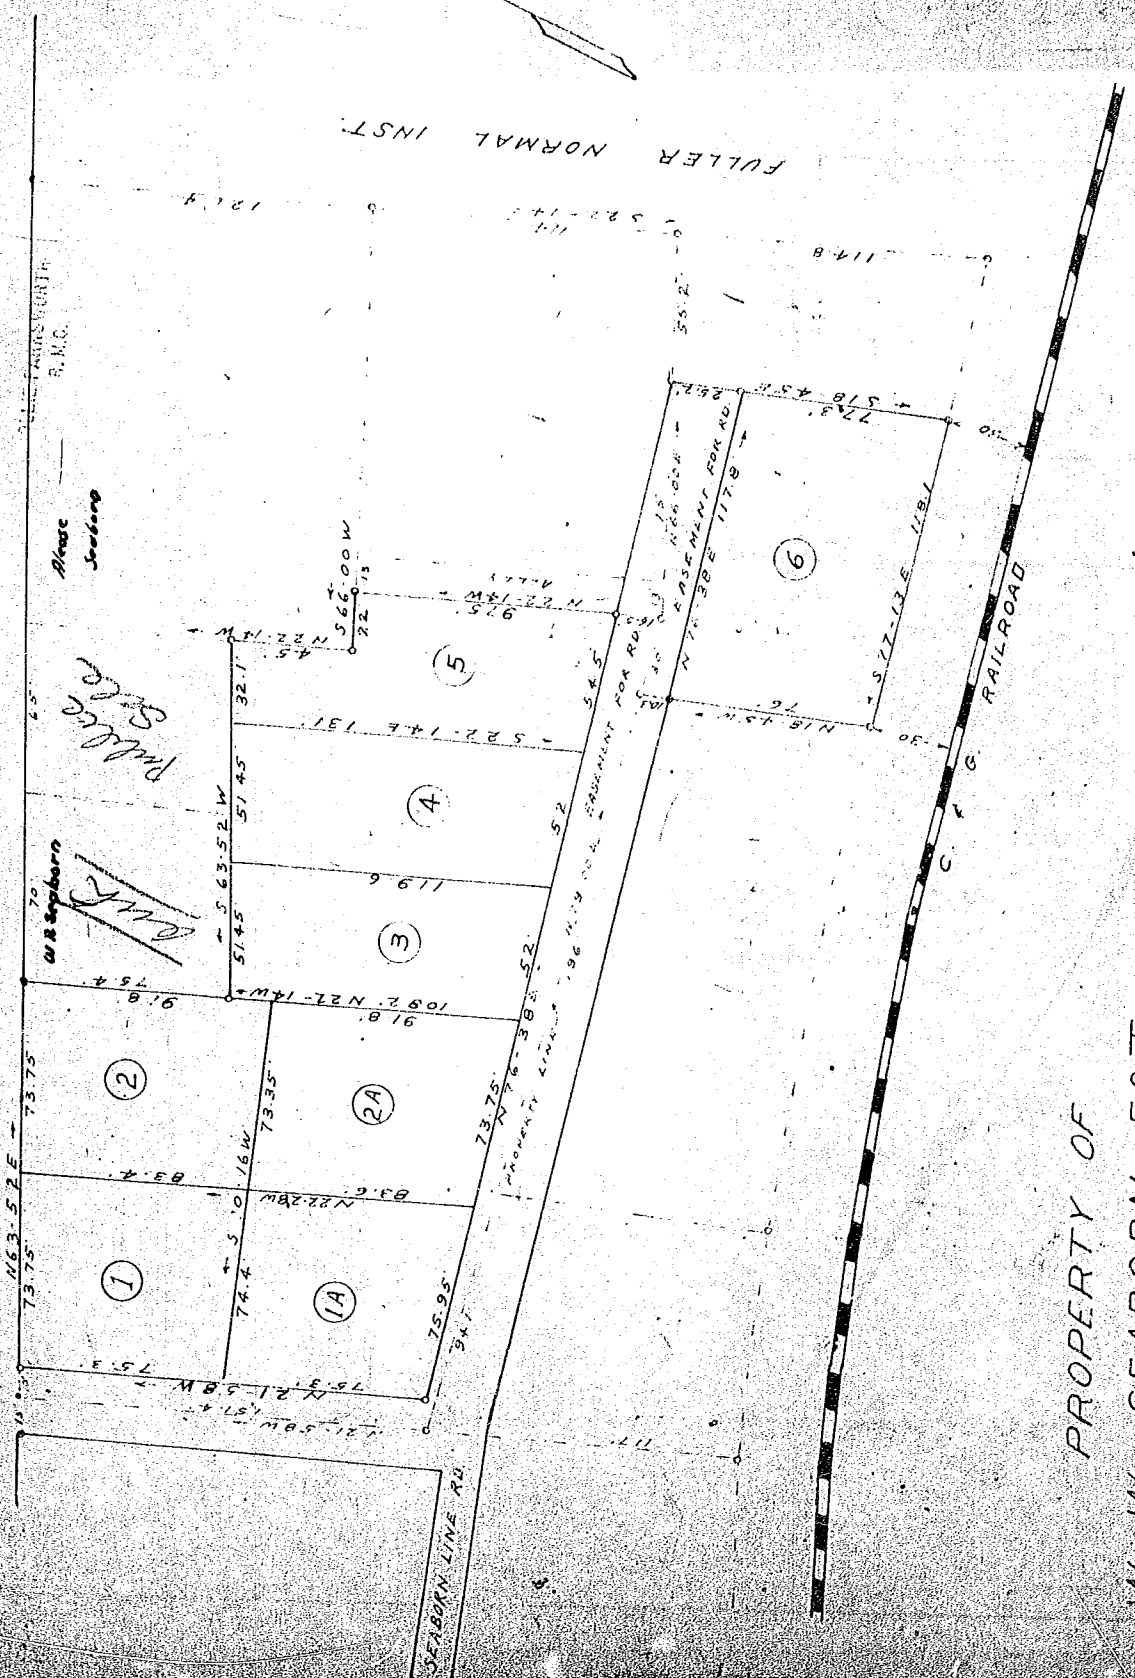

W. W. SEABORN

GREENVILLE CO. S.C.

ANDERSON ROAD

MAR 4 11 04 AM 1953

Recorded Map 4th. 1953 at 11:04 A. M. #5100

MAR 4 1953

5100

BOOK C-52

PROPERTY OF
W. W. SEABORN .EST.

NEAR GREENVILLE S. C.

DEC 1952

SCALE 1"=50'

C. O. RIDDLE SURVEYOR

39