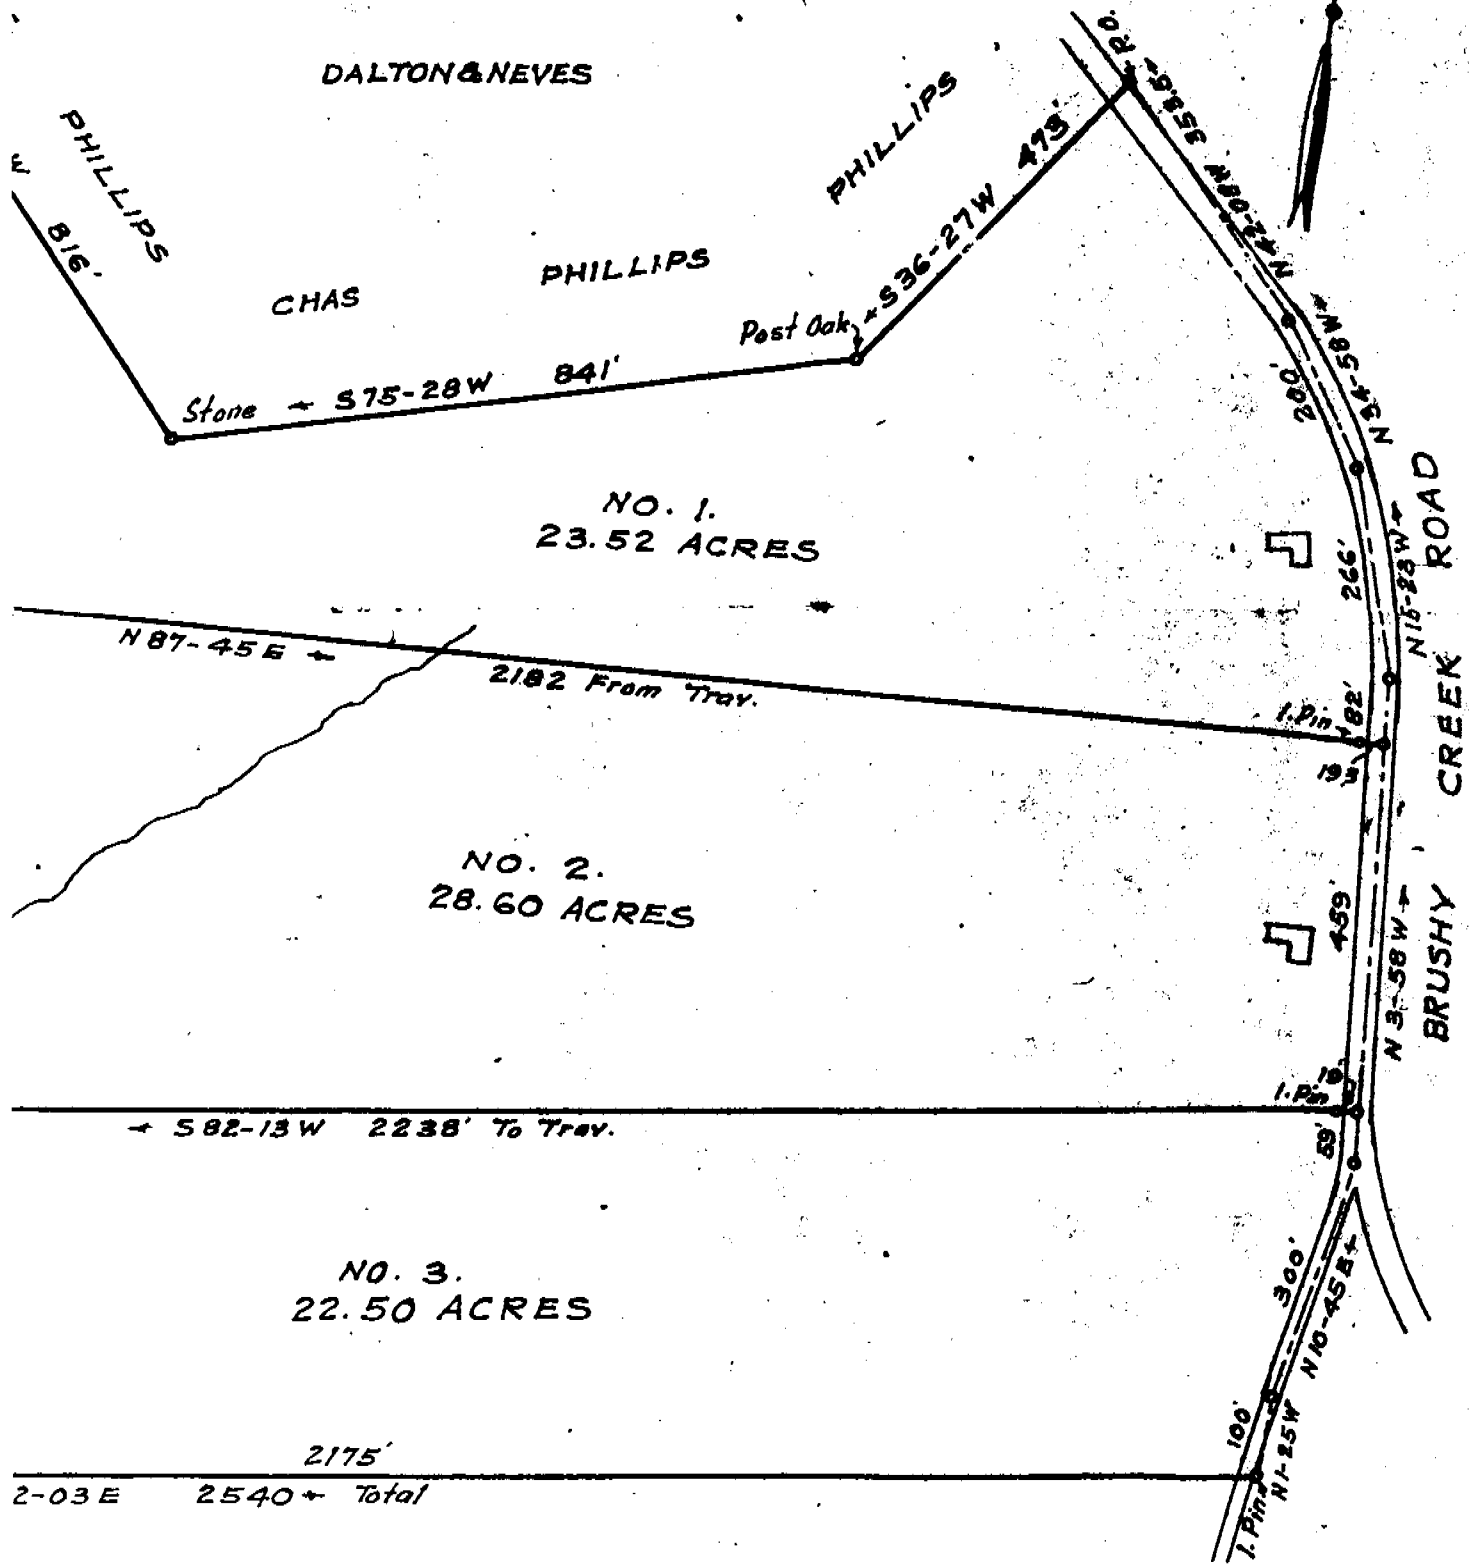

ESTATE OF ELIZA PHILLIPS

CHICK SPRINGS TOWNSHIP

GREENVILLE CO. S.C.

Scale 1" = 200'

March 1935

'NN BISHOP

TOTAL AREA 114.87 ACRES