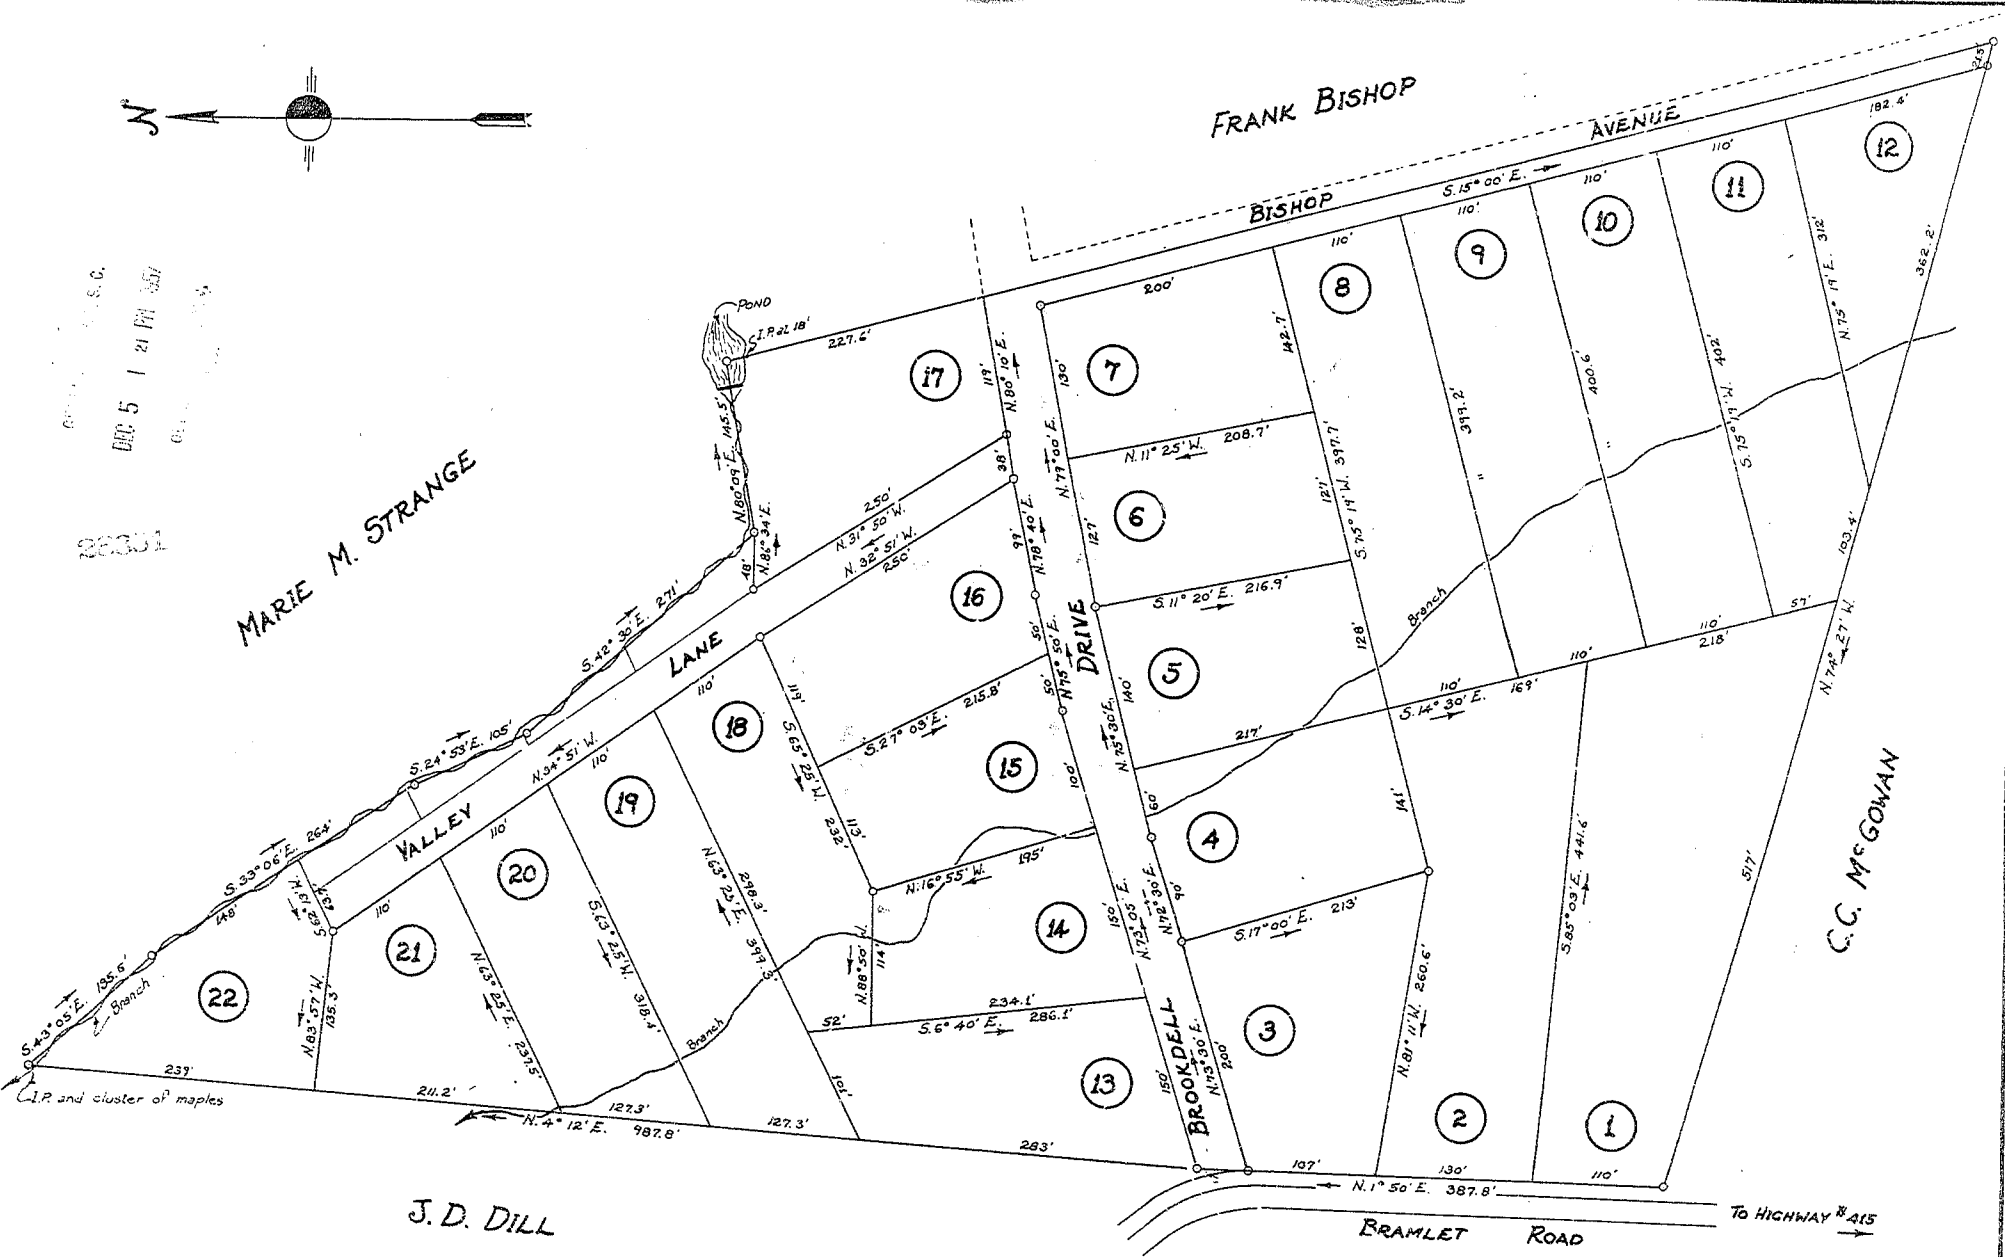

28331  
DEC 5 1 21 PM '57

MARIE M. STRANGE

FRANK BISHOP

AVENUE

J. D. DILL

J. D. DILL

# PROPERTY OF FRED BISHOP

LOCATED 3 MILES NORTH WEST FROM GREER.  
ONEAL TOWNSHIP GREENVILLE COUNTY  
SOUTH CAROLINA

SCALE: 1" = 100 FEET

NOV. 5 1957

SURVEY MADE OCT. 28-31 1957

H.S. BROCKMAN, REG SURVEYOR # 959  
GREER, S.C.  
JOHN A. SIMMONS - DRAFTSMAN

NOTE: Iron pins at all corners

Field - H.S.B., S.A.S.  
Plat - S.A.S.  
Checked by - H.S.B.

EE-150