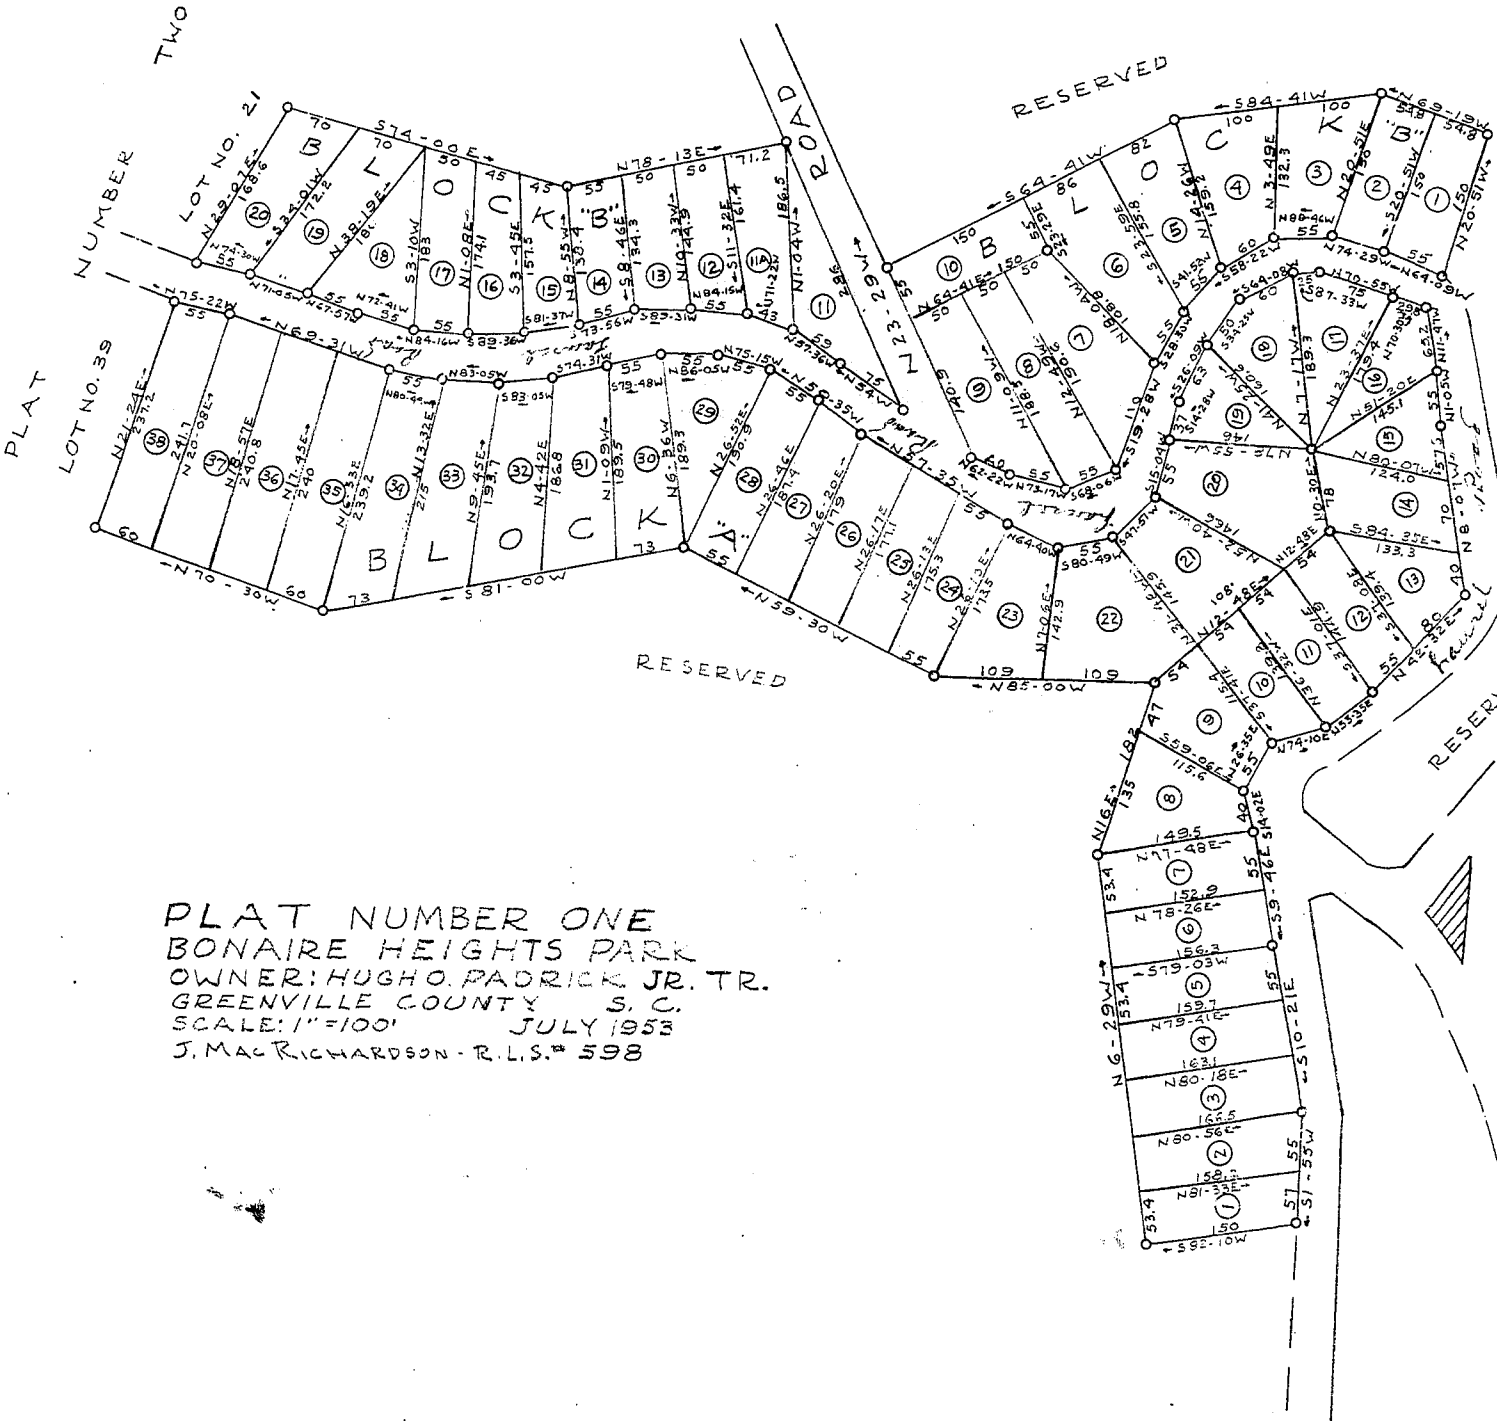

SEP 8 2 4 PM '53

PLAT NUMBER

LOT NO. 39

TWO

LOT NO. 21

PLAT NUMBER ONE
 BONAIRE HEIGHTS PARK
 OWNER: HUGH O. PADRICK JR. TR.
 GREENVILLE COUNTY S. C.
 SCALE: 1" = 100' JULY 1953
 J. MAC RICHARDSON - R.L.S. # 598

RESERVED
 HIGHWAY NUMBER 25 TO HENDERSONVILLE
 CAROLINA LAKE COLONY
 U.S.
 TO GREENVILLE

NOTE: Width of Louiel Drive varies from 36' to 52'

SEP 8 - 1953