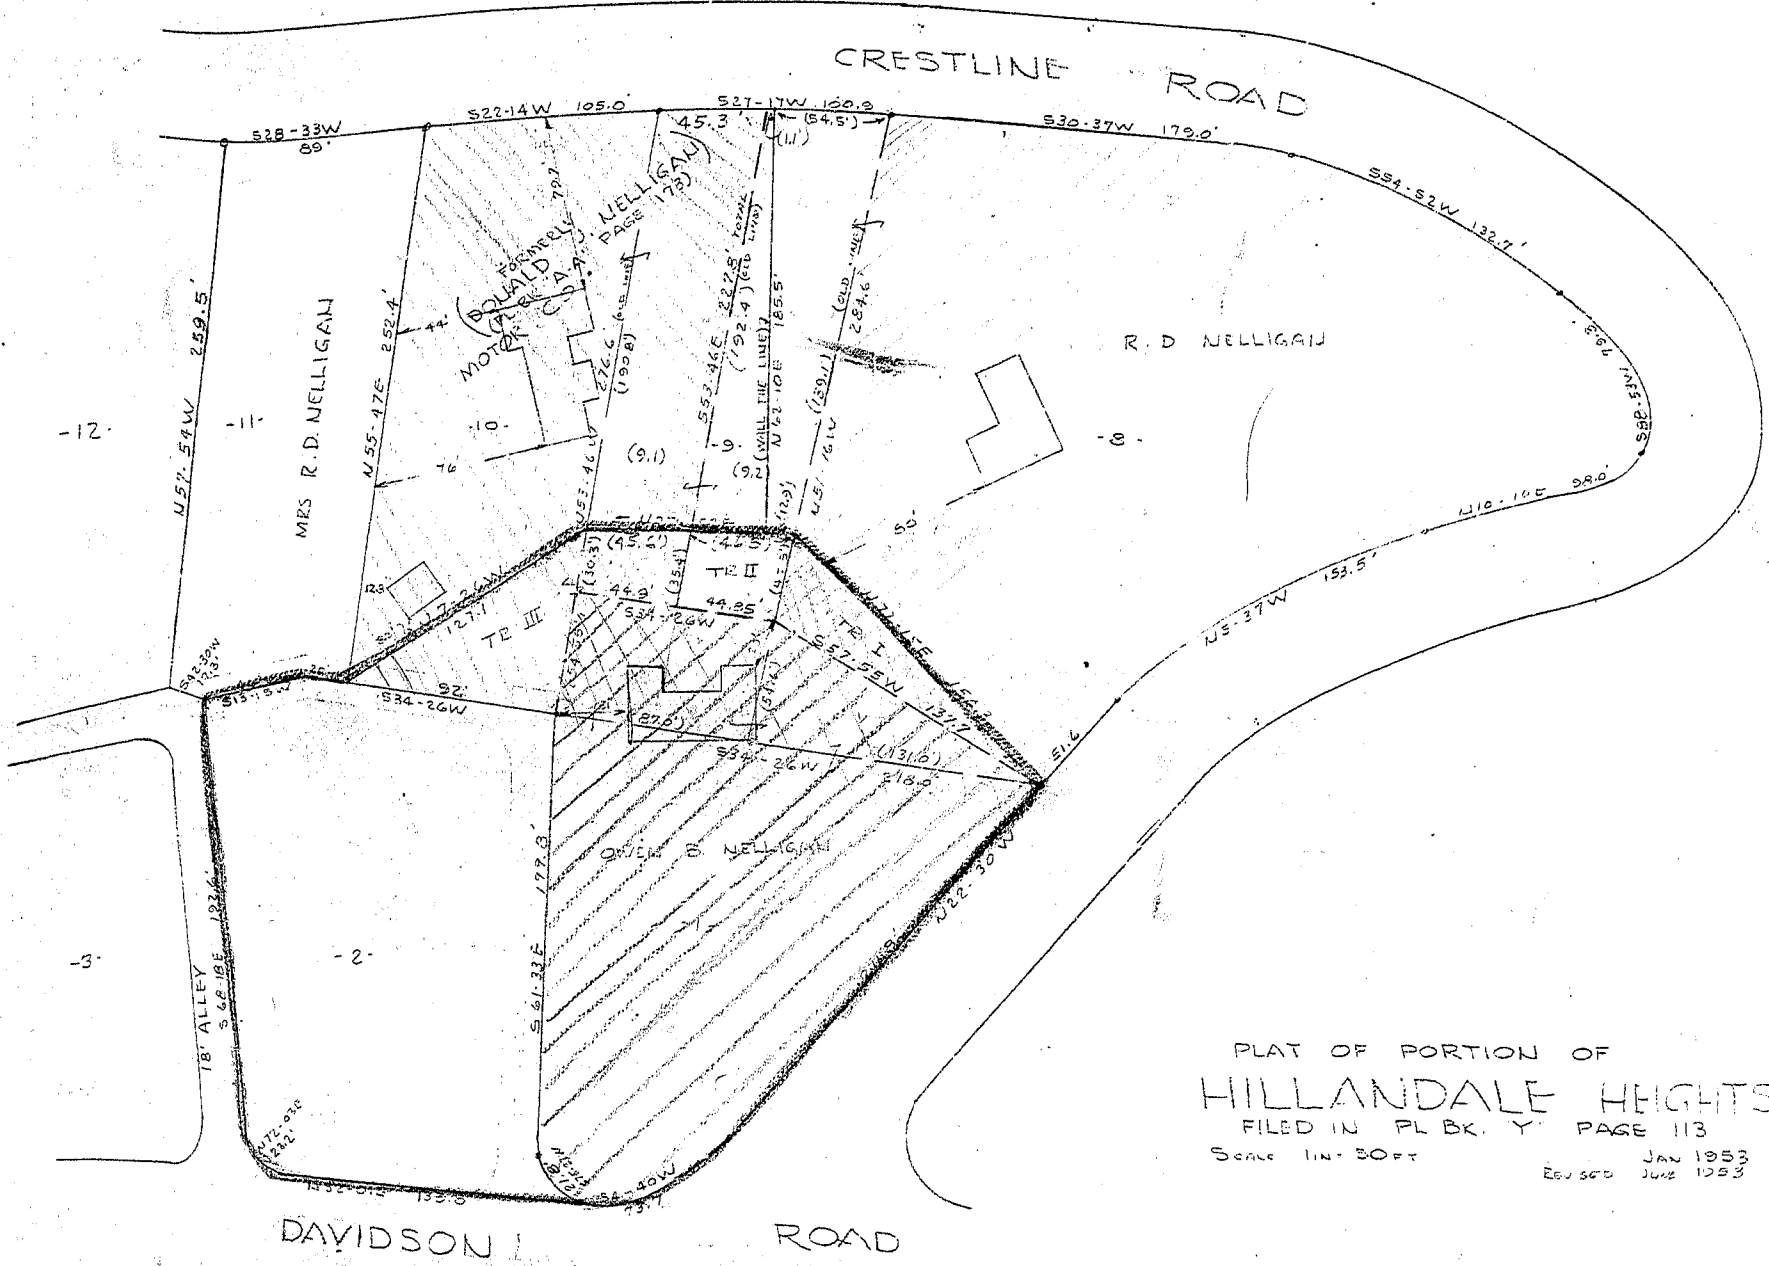

FILED
 GREENVILLE CO. S. C.
 AUG 18 11 AM 1953
 GELLIE FARNSWORTH
 R.M.C.

PLAT OF PORTION OF
 HILLANDALE HEIGHTS (ESTATE'S)
 FILED IN PL BK. Y. PAGE 113
 SCALE 1 IN = 30 FT
 JAN 1953
 REV 500 JUN 2 1953

DAVIDSON ROAD

15802
 AUG 18 1953