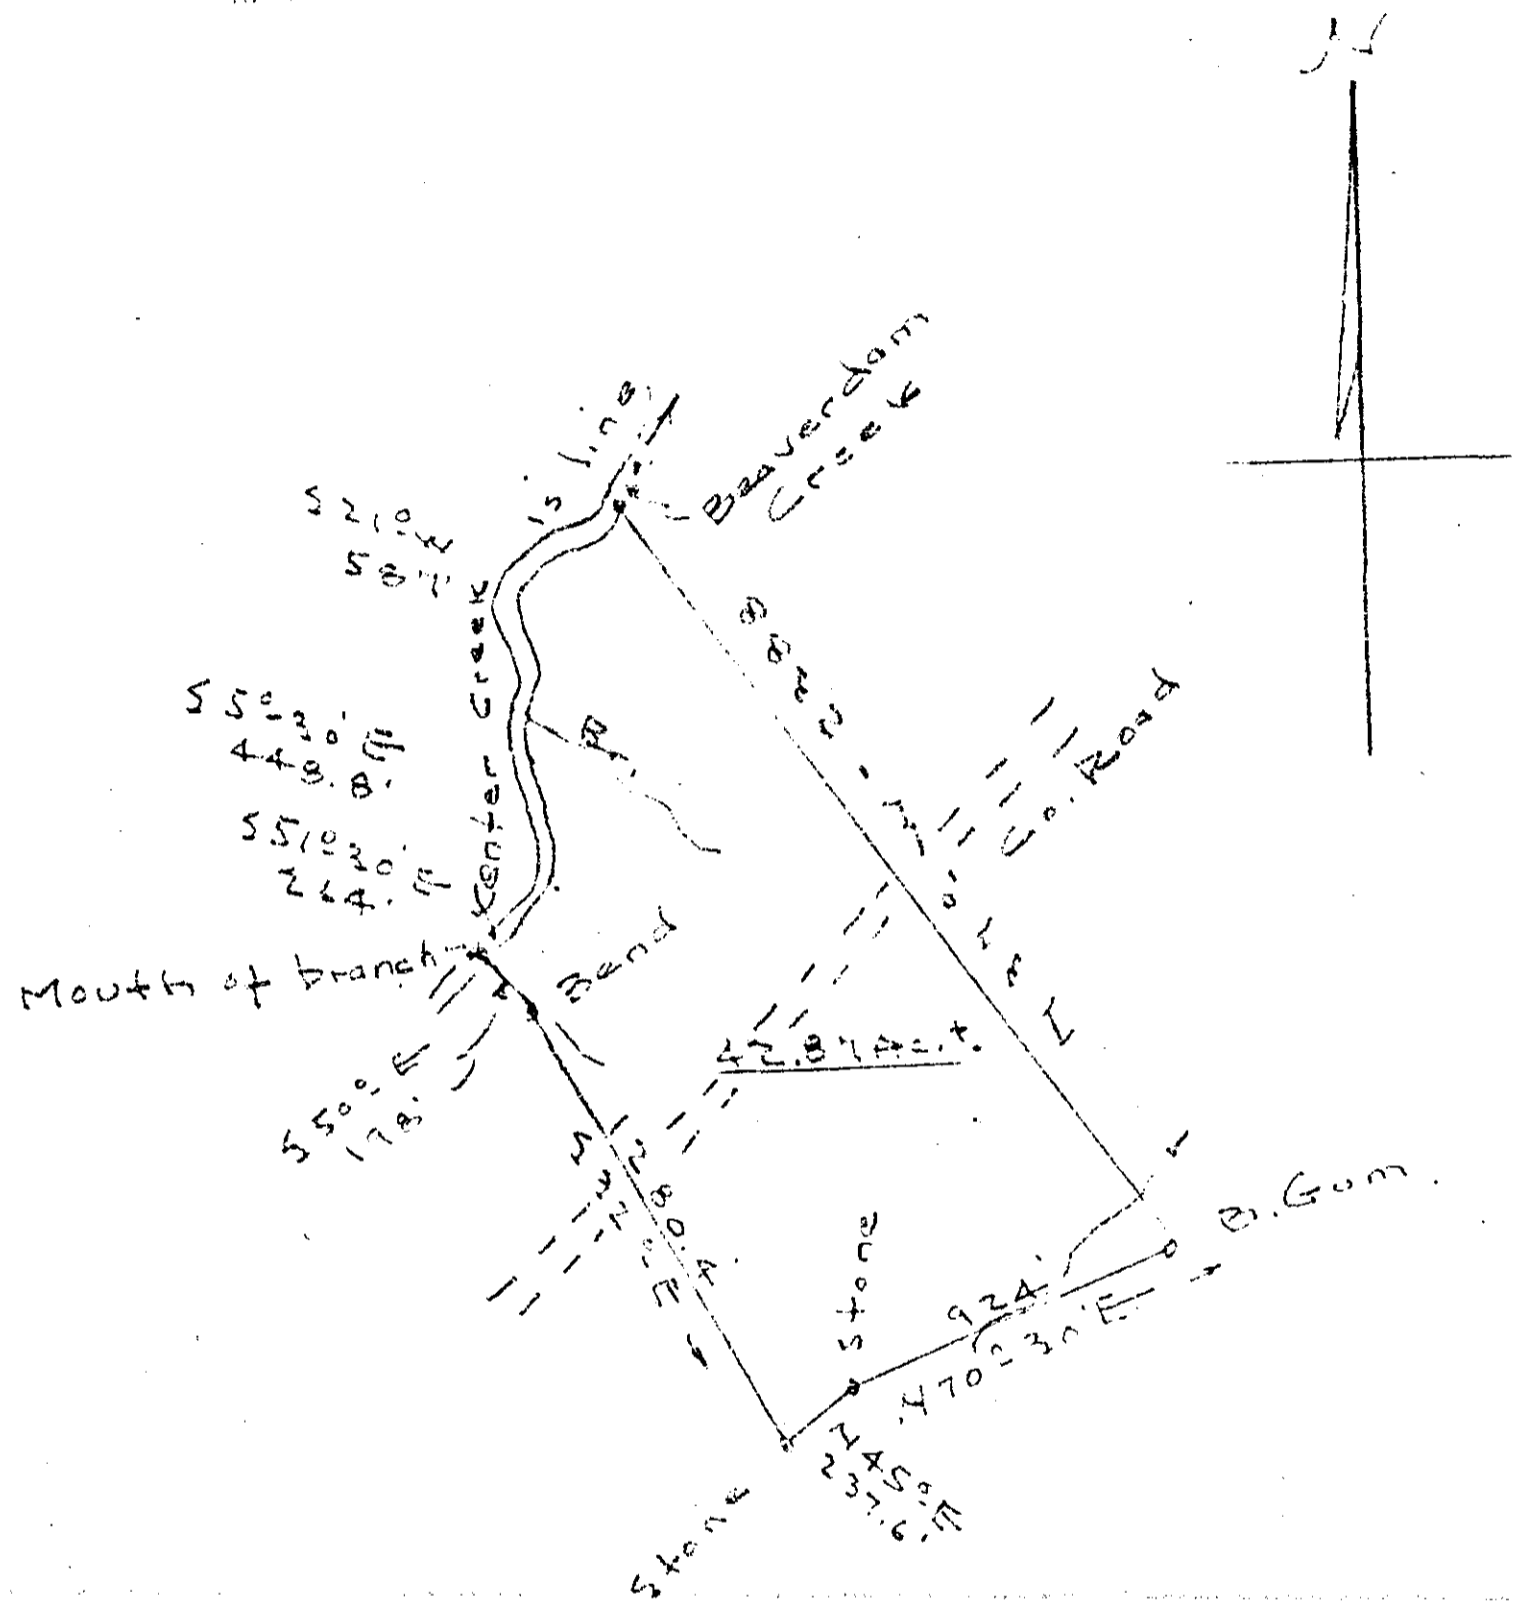

OCT 6 1 43 PM 1953

OCT 6 - 1953

PROPERTY OF
 H. H. LEE
 Beaverdam Creek - Greenville, S.C.
 Scale 1" = 600' - Oct. 6 - 53

Drawn from old plot

J. C. Hill - L.S. 305

#21986 Filed This 6 day of Oct 1953
 and Recorded in vol. D.D. page 196
 Rodie H. Samsworth
 Register Greenville County, S.C.