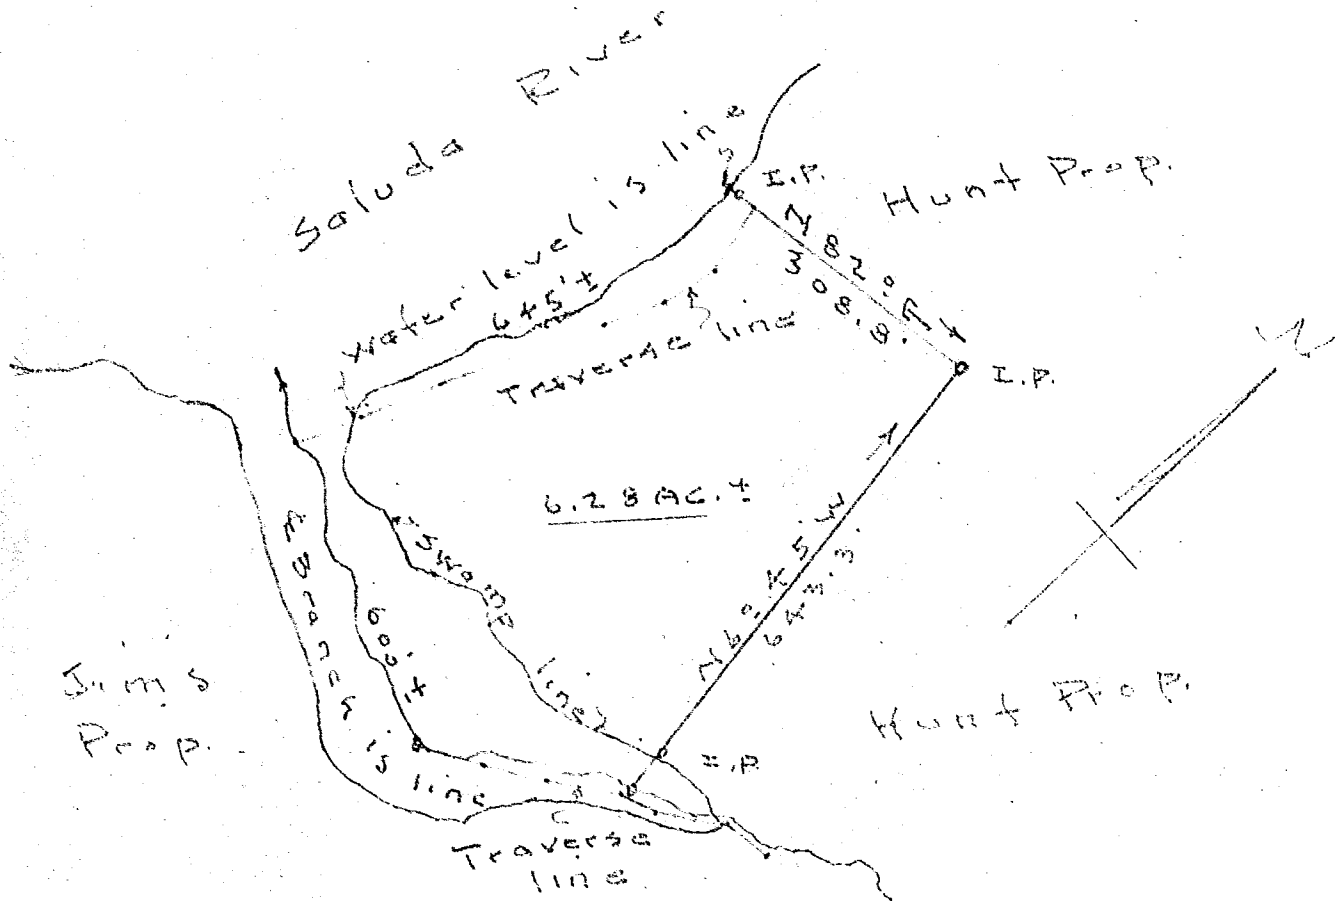

Plat Book DD, Page 183 B

GREENVILLE CO. S.C.

AUG 21 9 22 AM 1953

18624

AUG 21 1953

PLAT PARCEL
R.M.P.

PROPERTY OF
LLOYD W. GILSTRAP
Saluda River - Greenville Co.
Scale 1" = 200'. Aug. 19-53

J.C.H. 11-1.5.805

#18624 Filed ~~1953~~ 21 day of Aug. 19.53
and Recorded in Vol. DD Page 183