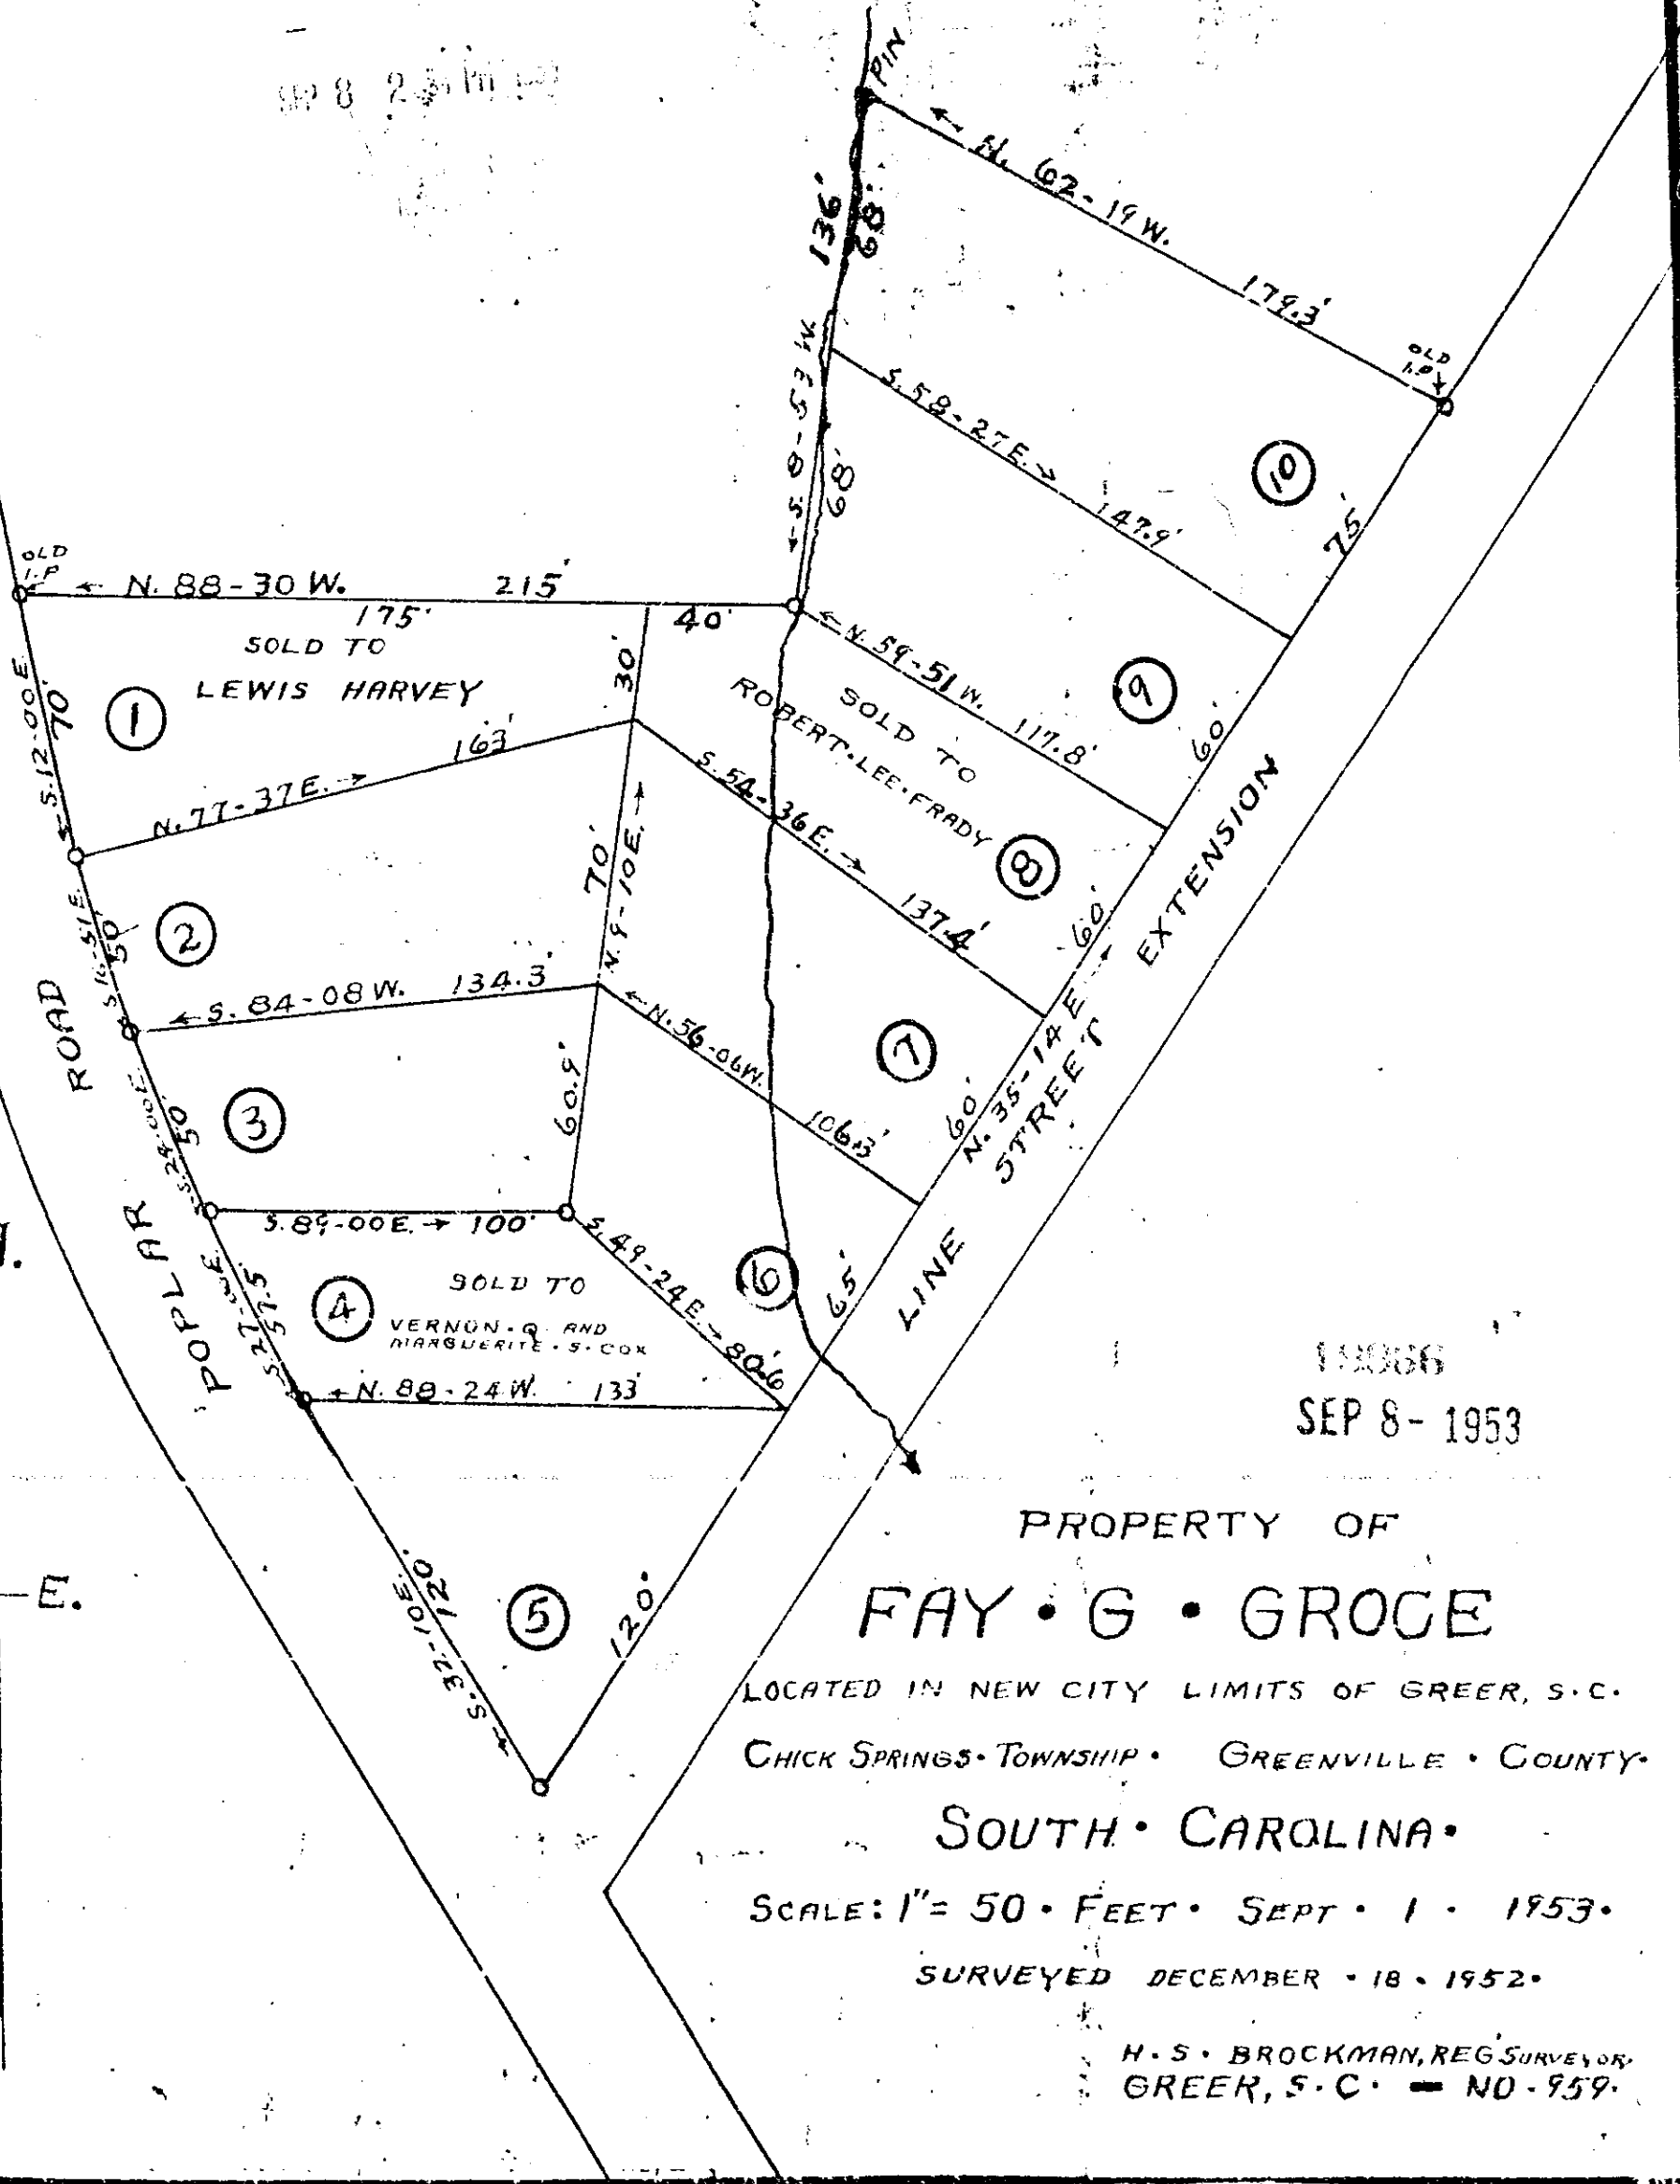

SEP 8 2 30 PM 1953

N.

W. E.

195366

SEP 8 - 1953

PROPERTY OF

FAY • G • GROCE

LOCATED IN NEW CITY LIMITS OF GREER, S.C.  
CHICK SPRINGS • TOWNSHIP • GREENVILLE • COUNTY.

SOUTH • CAROLINA •

SCALE: 1" = 50 • FEET • SEPT • 1 • 1953 •

SURVEYED DECEMBER • 18 • 1952 •

H. S. BROCKMAN, REG. SURVEYOR,  
GREER, S. C. - NO. 959.