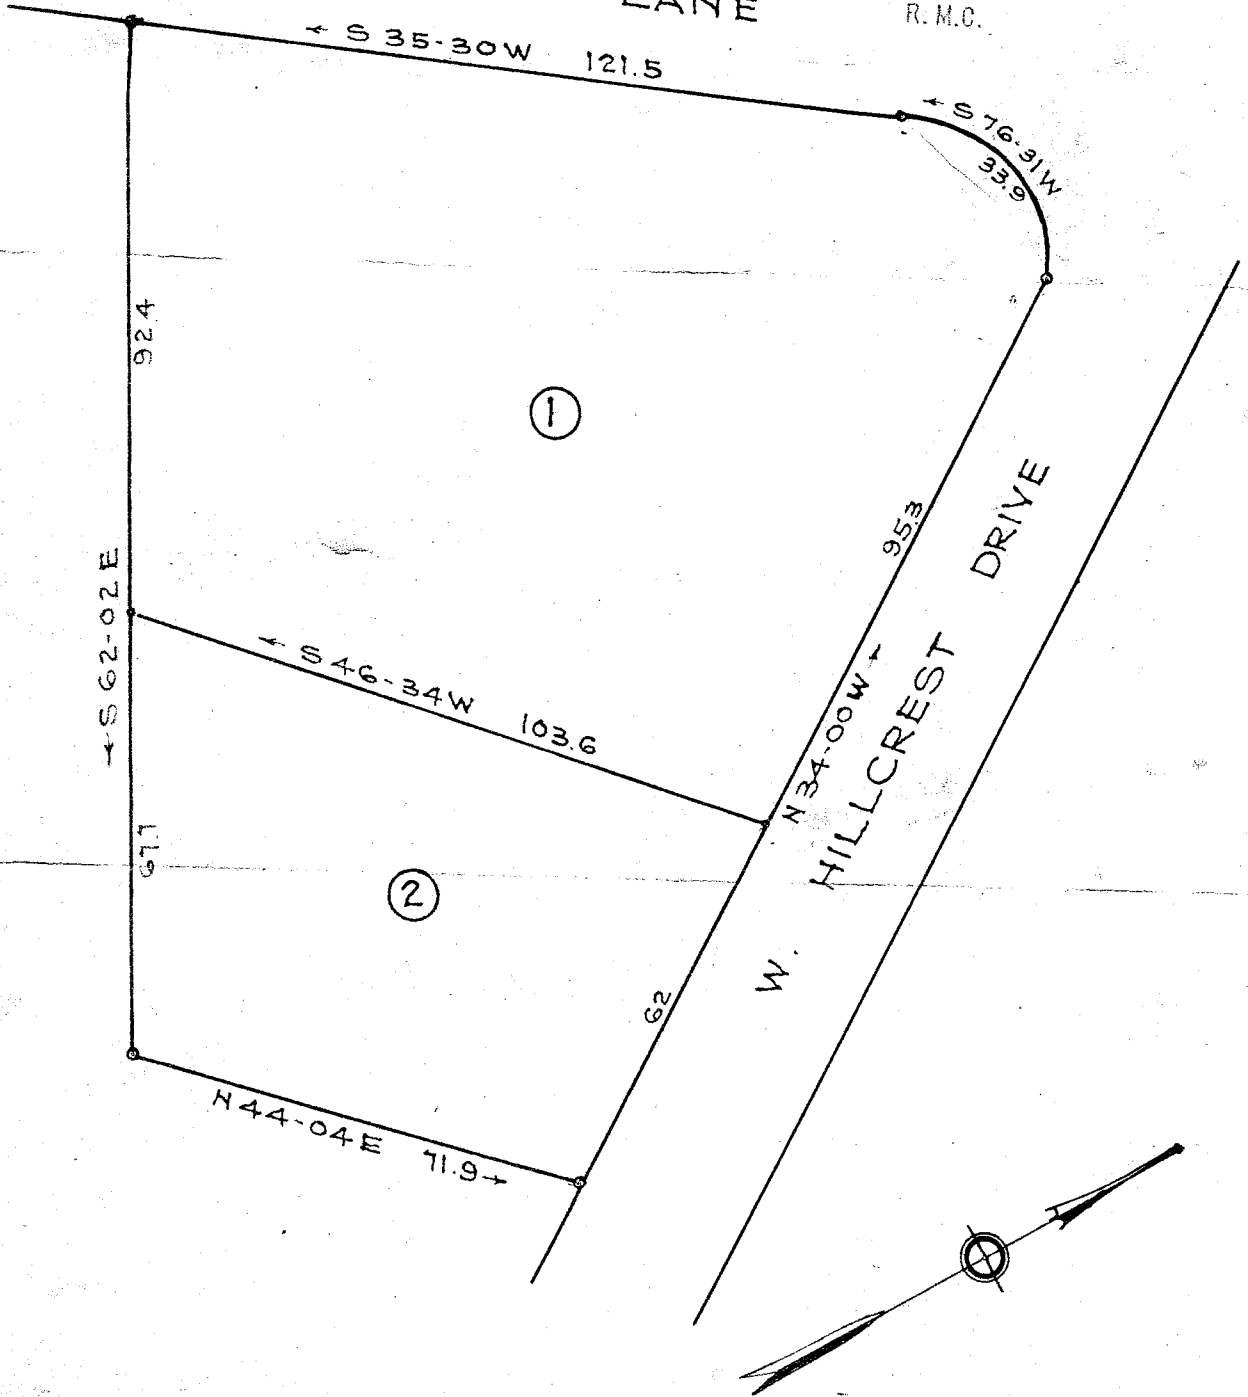

APR 29 9 28 AM 1952

WELTER LANE

OLLIE FARNSWORTH
R. M. C.

PROPERTY OF
JESSIE F. WELTER
GREENVILLE, S. C.

Scale 1"=30 April 1952

9858

APR 29 1952

Iron Pins at all Corners

#9858 Paid This 29 day of April 1952

And Recorded in Vol. CC Page 17 at

Ollie Farnsworth

Register Mesne Conveyance Greenville County, S. C.