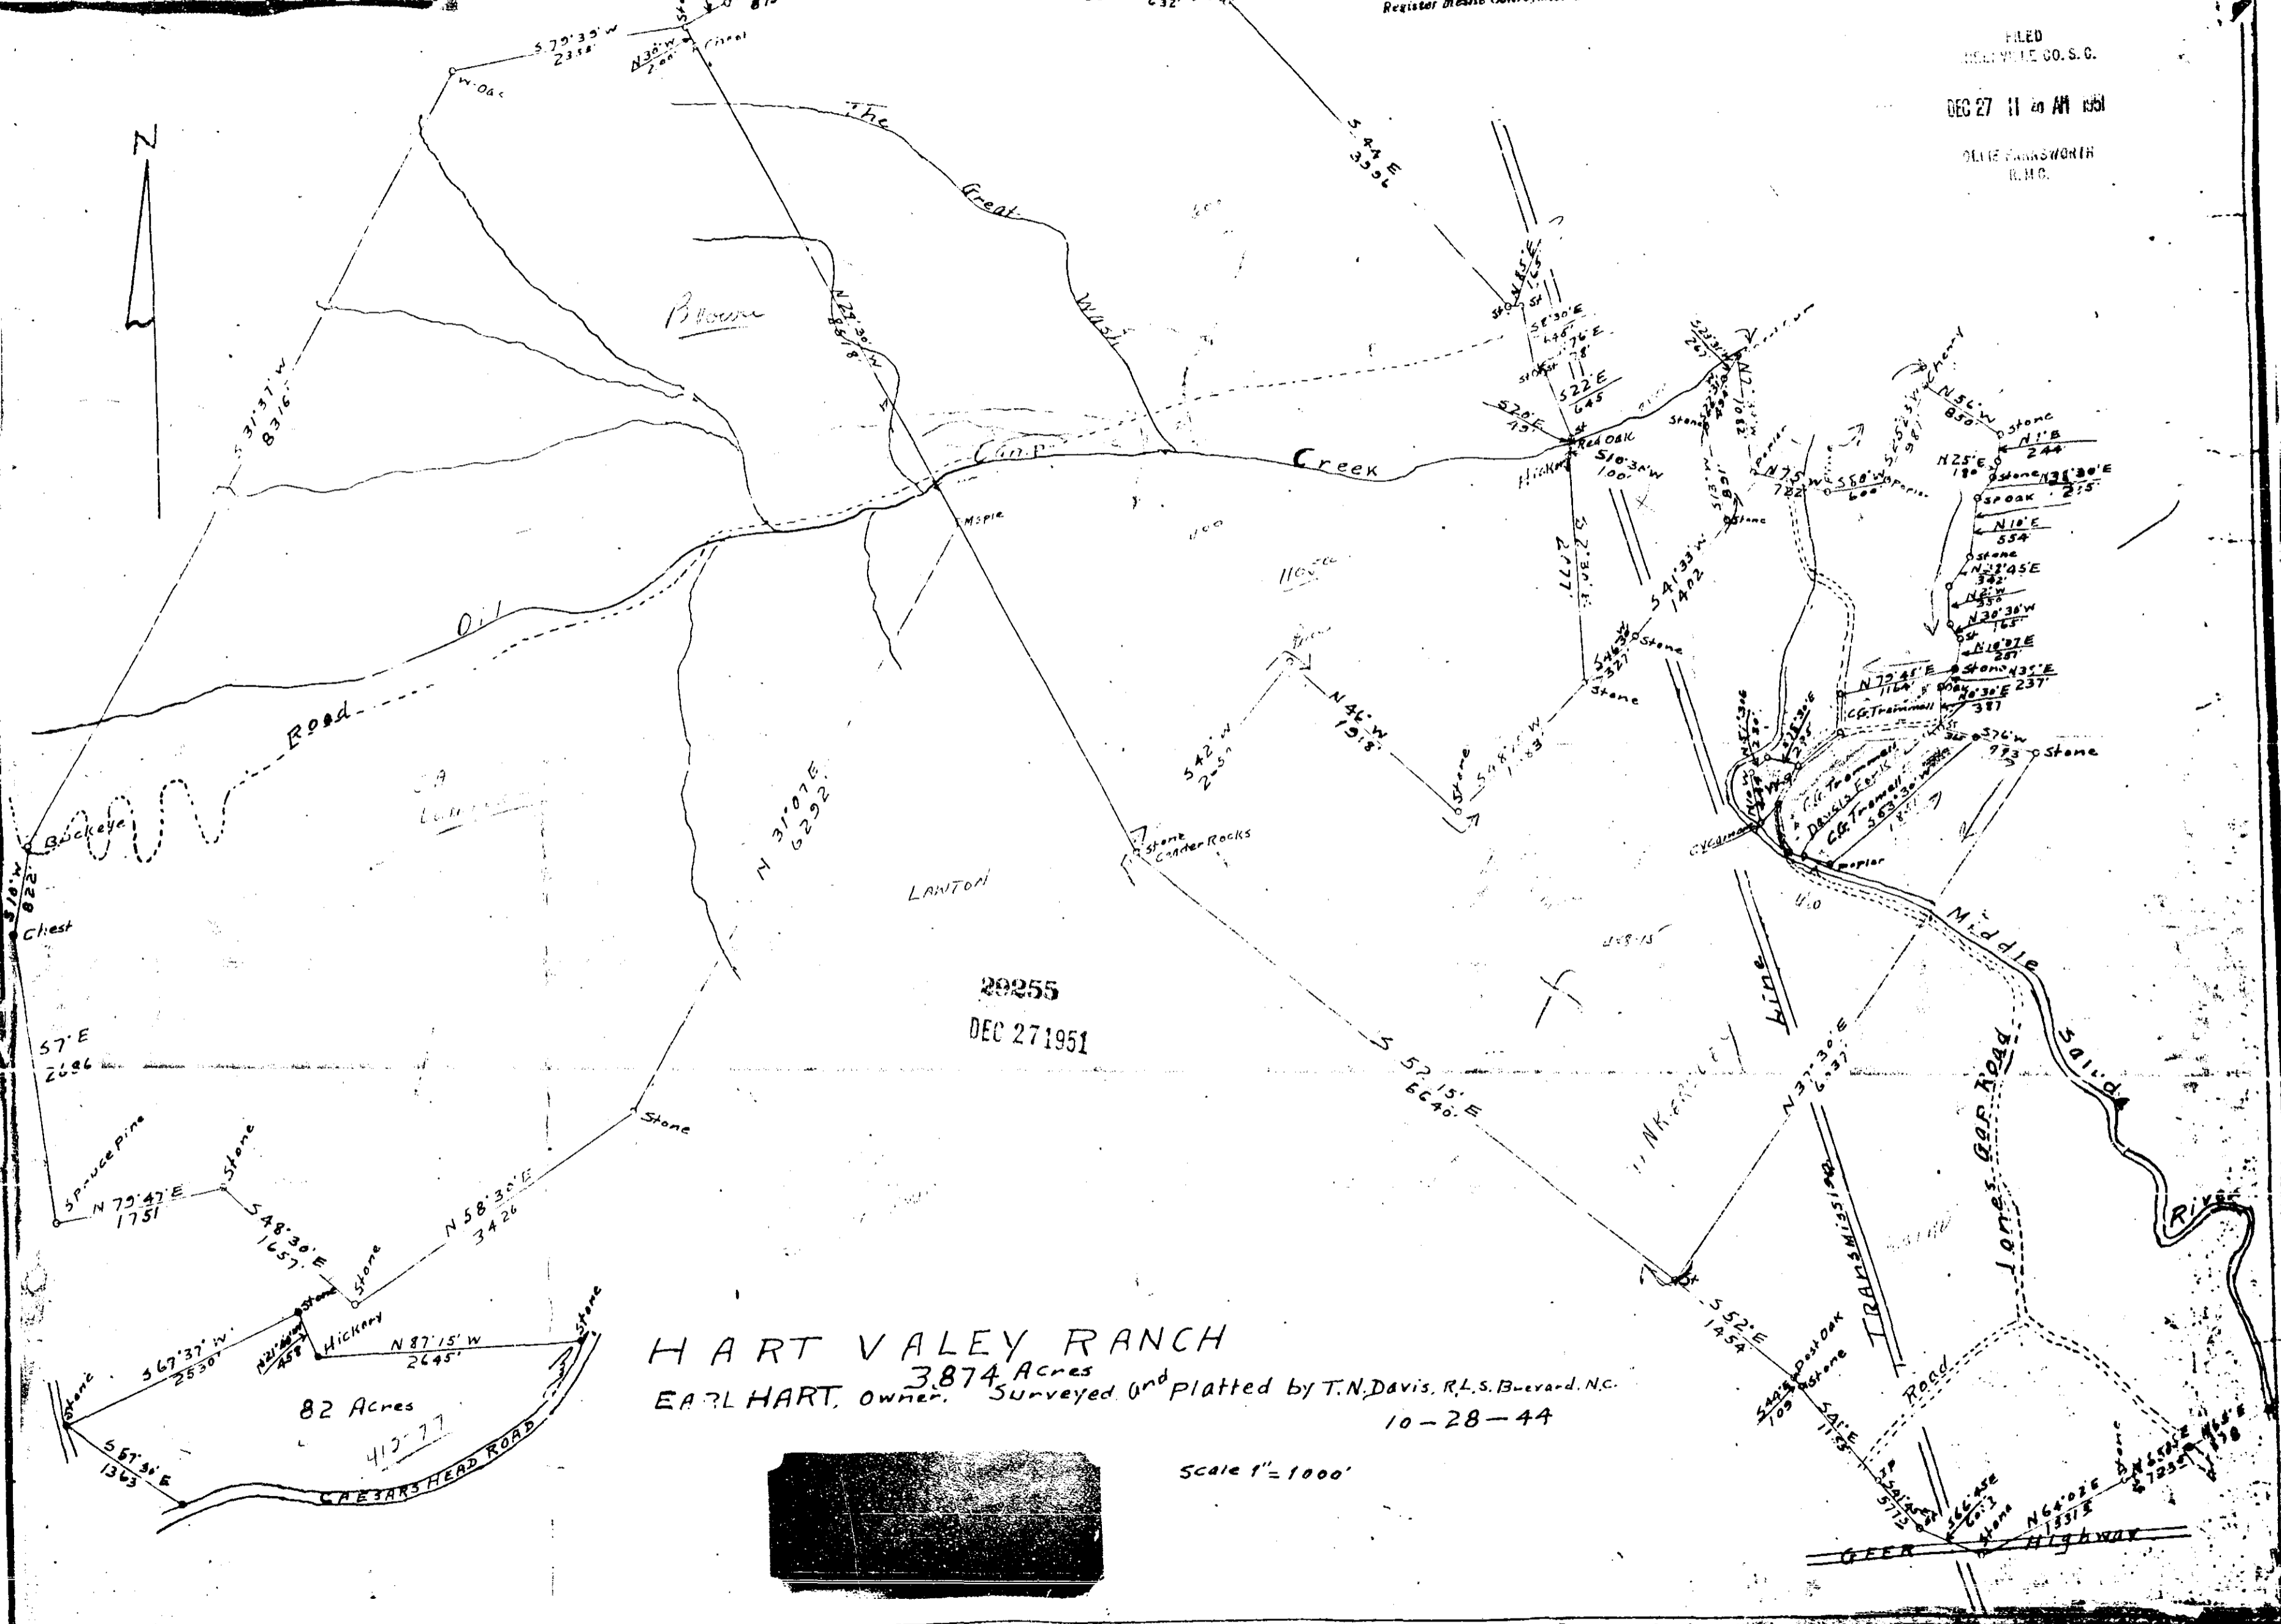

**BAD COPY**

#29255 Plotted This 27 day of Dec 1951  
and Recorded in Vol BB Page 15 at 11:00 A.M.  
Ollie Parkworth  
Register Mesne Conveyance Greenville County, S.C.

FILED  
GREENVILLE CO. S.C.  
DEC 27 11 00 AM 1951  
OLLIE PARKWORTH  
R.M.C.

20255  
DEC 27 1951

**HART VALLEY RANCH**  
3,874 Acres  
EARL HART, Owner. Surveyed and platted by T.N. Davis, R.L.S. Bevard, N.C.  
10-28-44

Scale 1" = 1000'