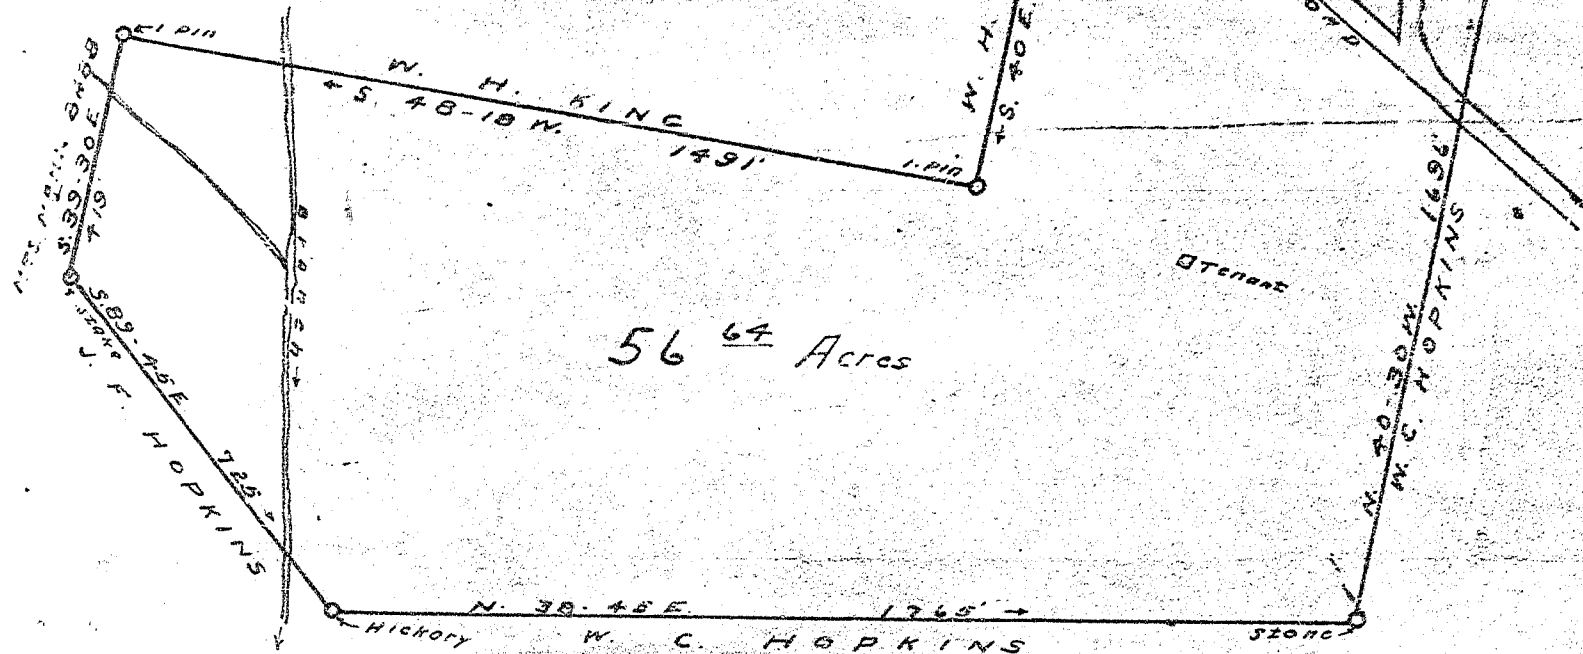

OCT 27 2 52 PM 1950

OLLIE FARNSWORTH
R.M.C.

26210

OCT 27 1950

56 ⁶⁴ Acres

PROPERTY OF
GEO. T. DARBY

Greenville County S.C. May 11, 1934

Scale 1" = 300'

Surveyed and plotted By W. J. Fiddis

#26210 27 Oct 1950

69

Ollie Farnsworth