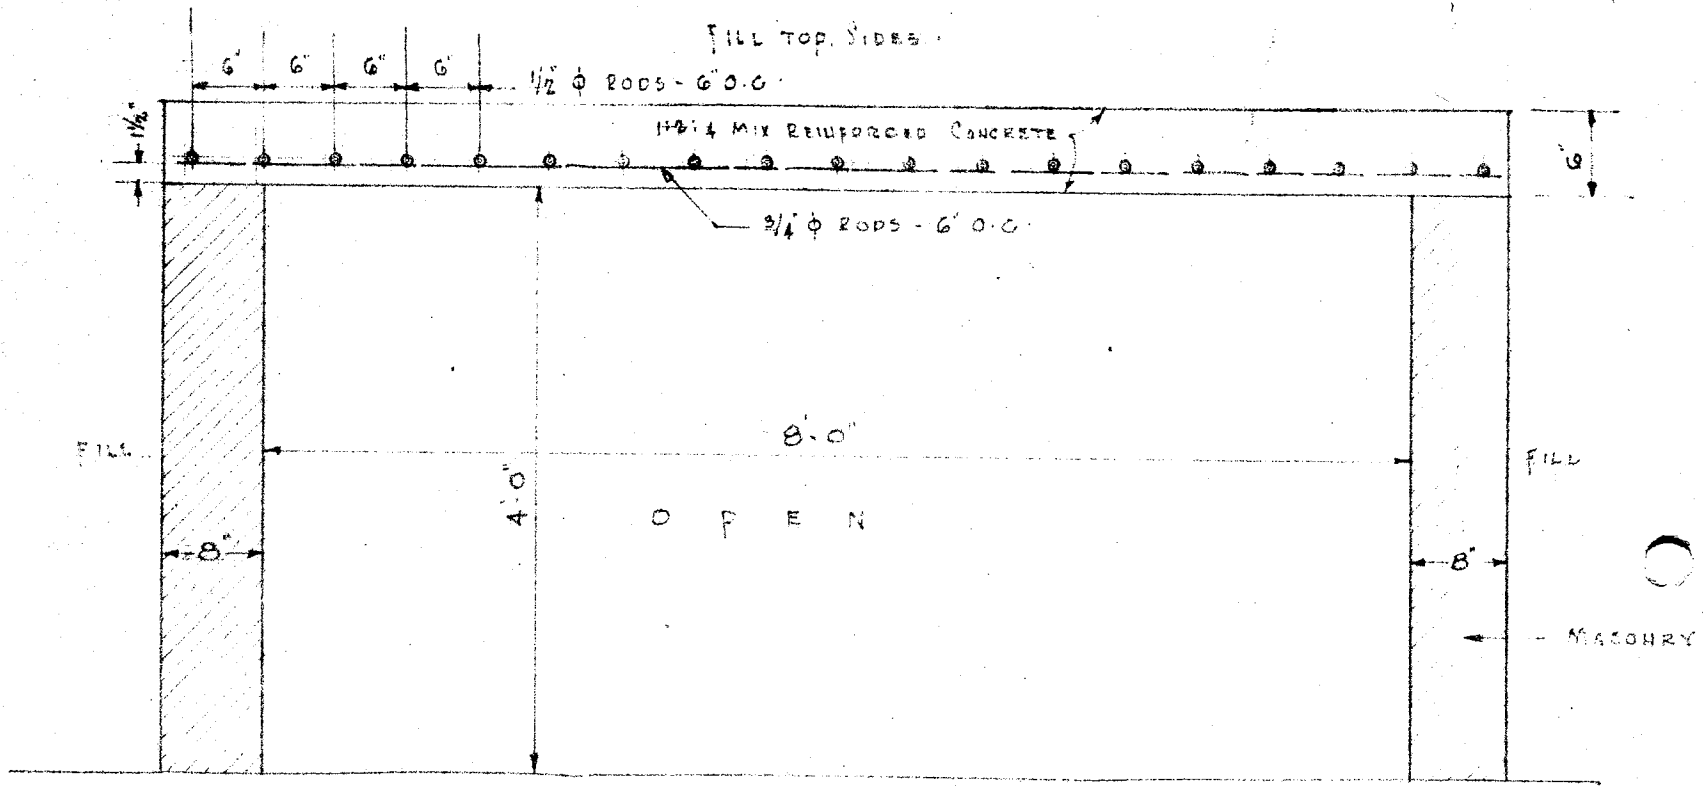

BAKERFIELD

OCT 11 1949
24076

SAMPLE - PROPOSED PLANTING SCHEDULE

NO.	NAME OF PLANTS	SIZE	PRICE
1	ILEX BURFORDI, HOLLY	3-70"	\$ 4.00
2	BLAEAGHUS REFLEXA, B LEAF	2-3'	2.50
3	LIGUSTRUM LUCIDUM, WAX LEAF	2-3'	2.00
4	JUNIPERUS ASHFORDI, JUNIPER	3-4'	2.50
5	ARELIA GRANDIFLORA	2-3'	2.00

10 Duplex Houses
38 APARTMENTS

85

SECTION OF CULVERT
SCALE: 3/4" = 1'-0"

#24076
And Recorded in Vol. W Page 85 of
Collie Mansworth
Register Meane Conveyance Ureenville County, S. C.