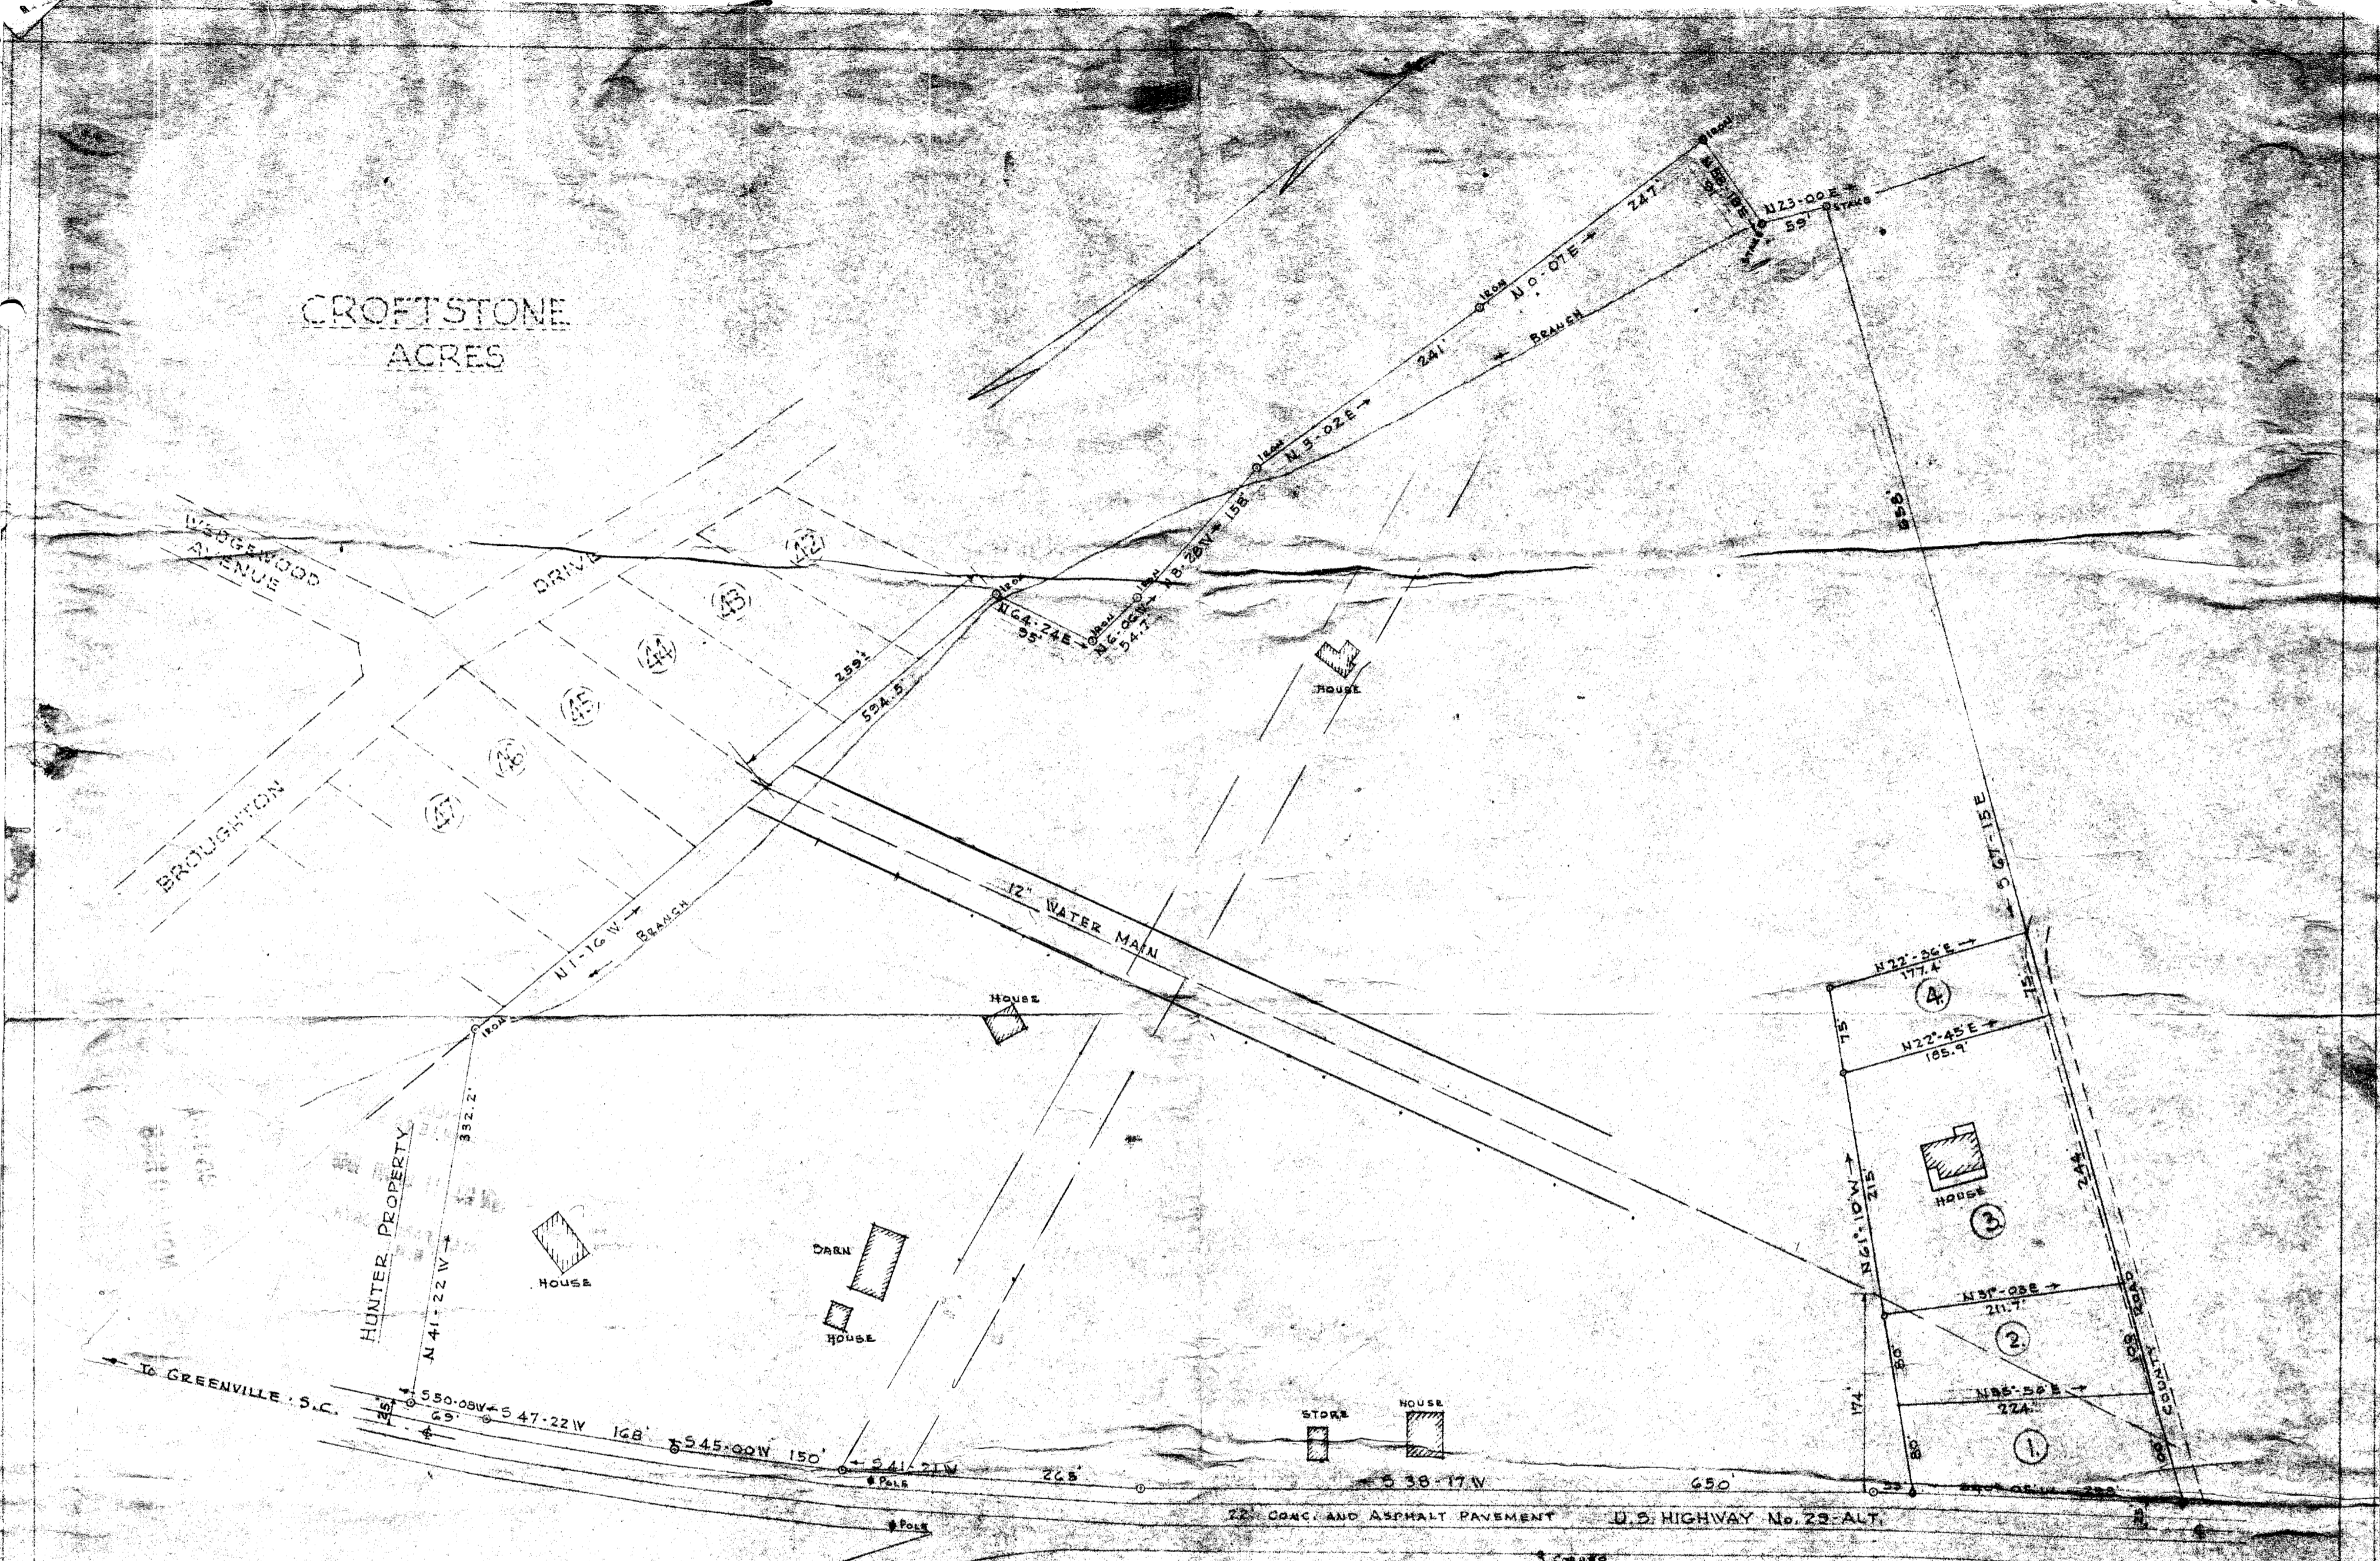

CROFTSTONE
ACRES

TO GREENVILLE, S.C.

CHICK SPRINGS ROAD

STONE PROPERTY

25434

25434 Paid This 20 day of Nov 1968
 And Recorded in Vol. W 14 at
 Ollie Jamison
 Registrar of Deeds, Greenville County, S.C.

PROPERTY OF
SAMUEL B. GRIFFITH
 LOCATED IN GREENVILLE COUNTY, S.C.
 SCALE: 1" = 100'
 PICKELL & PICKELL - ENGINEERS
 GREENVILLE, S.C. JULY 23, 1968