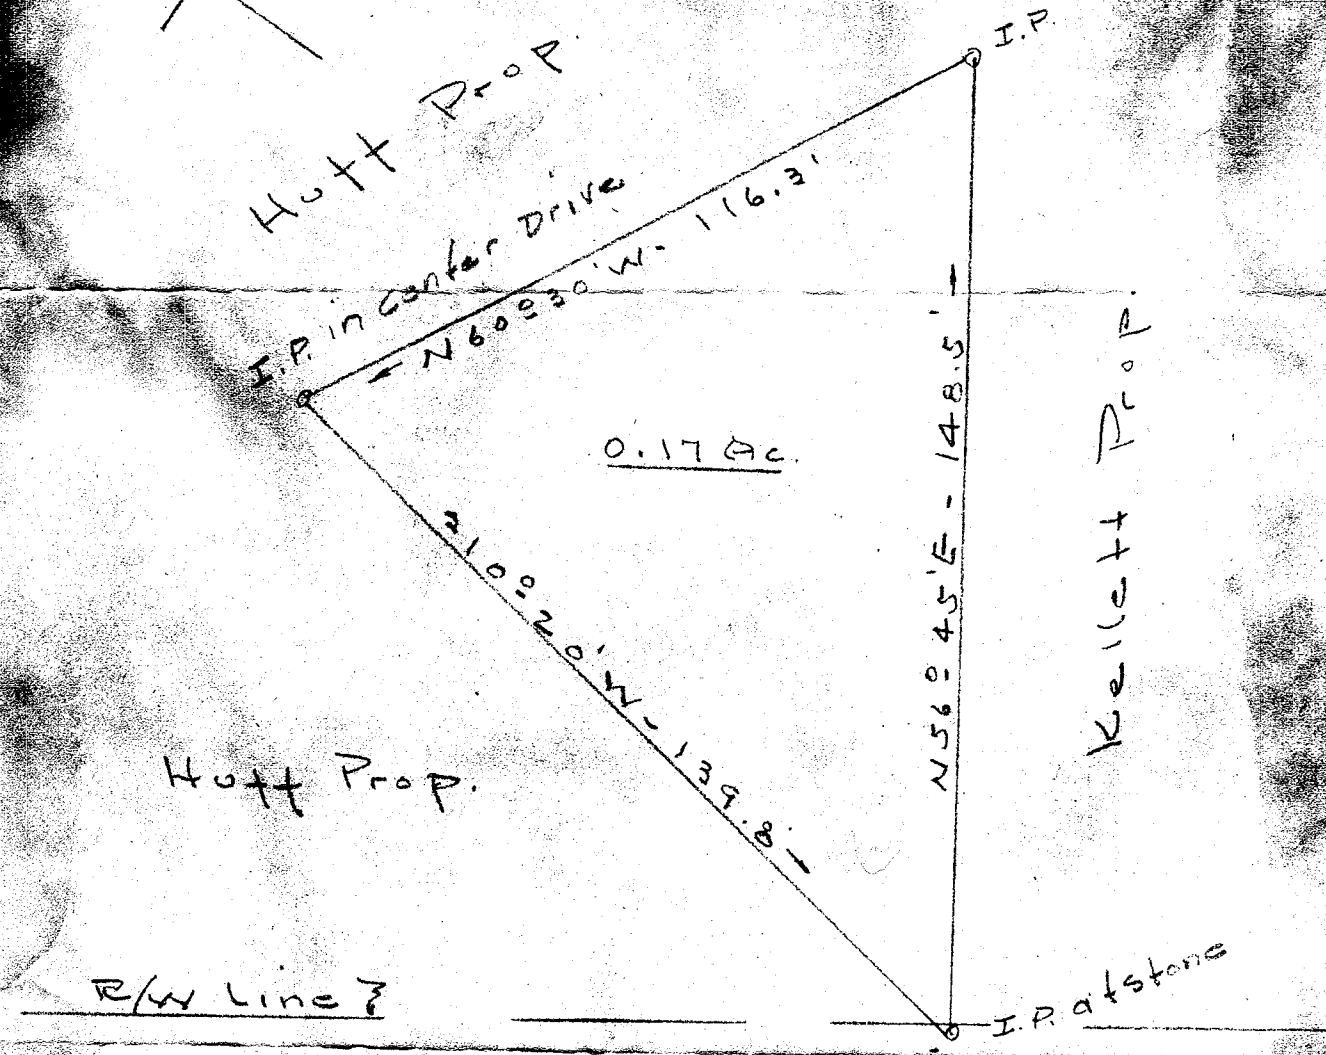

3912

FEB 21 1949

Huff Prop.

Kellett Prop.

R/W Line

AUGUSTA ROAD

PROPERTY OF  
 J. H. KELLETT  
 Augusta Rd. - Greenville Co.  
 Scale 1" = 30'. Feb. 10. 49

J.C. Hill - 6.5.805