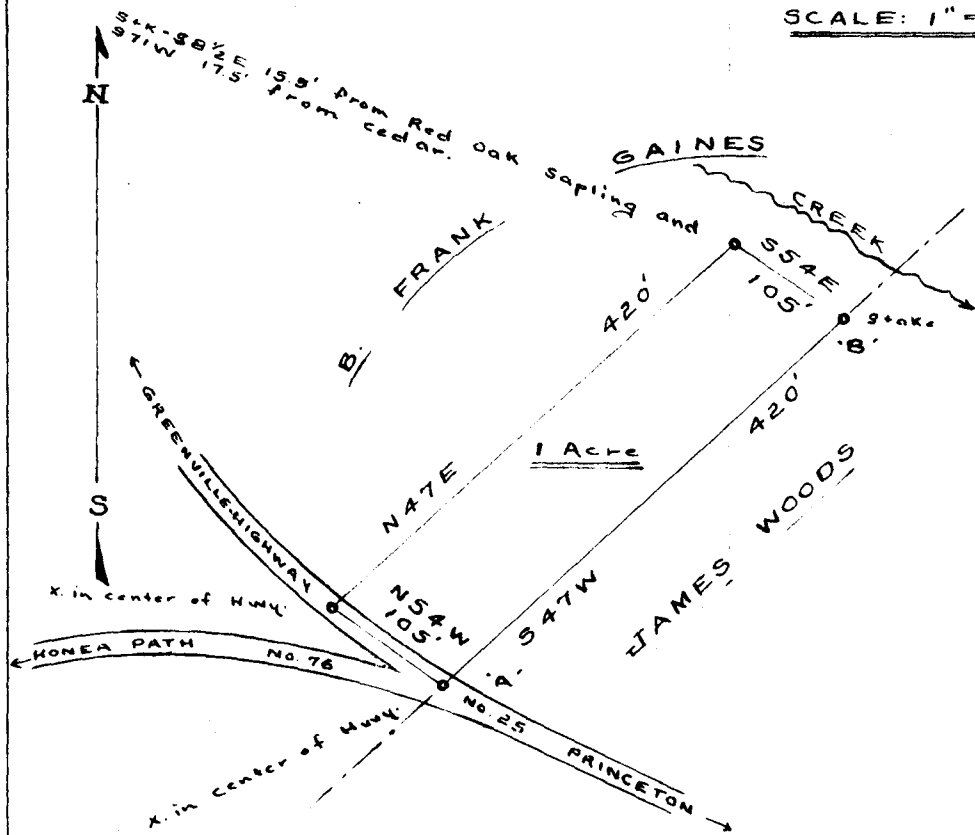

SCALE: 1" = 150'

South Carolina
Greenville County

Plat for One (1) Acre, more or less, located about one mile north-west of Princeton, S.C. near the intersection of Highways 25 and 76. Said lot was conveyed to Frank W. Kay from B. Frank Gaines. — Line 'A' to 'B' is a portion of an old line and could not be definitely and distinctly determined due to absence of old corner marks.

Thomas J. Leslie, Reg. Surveyor
Floyd E. Ragsdale, Asst.
2/26/49