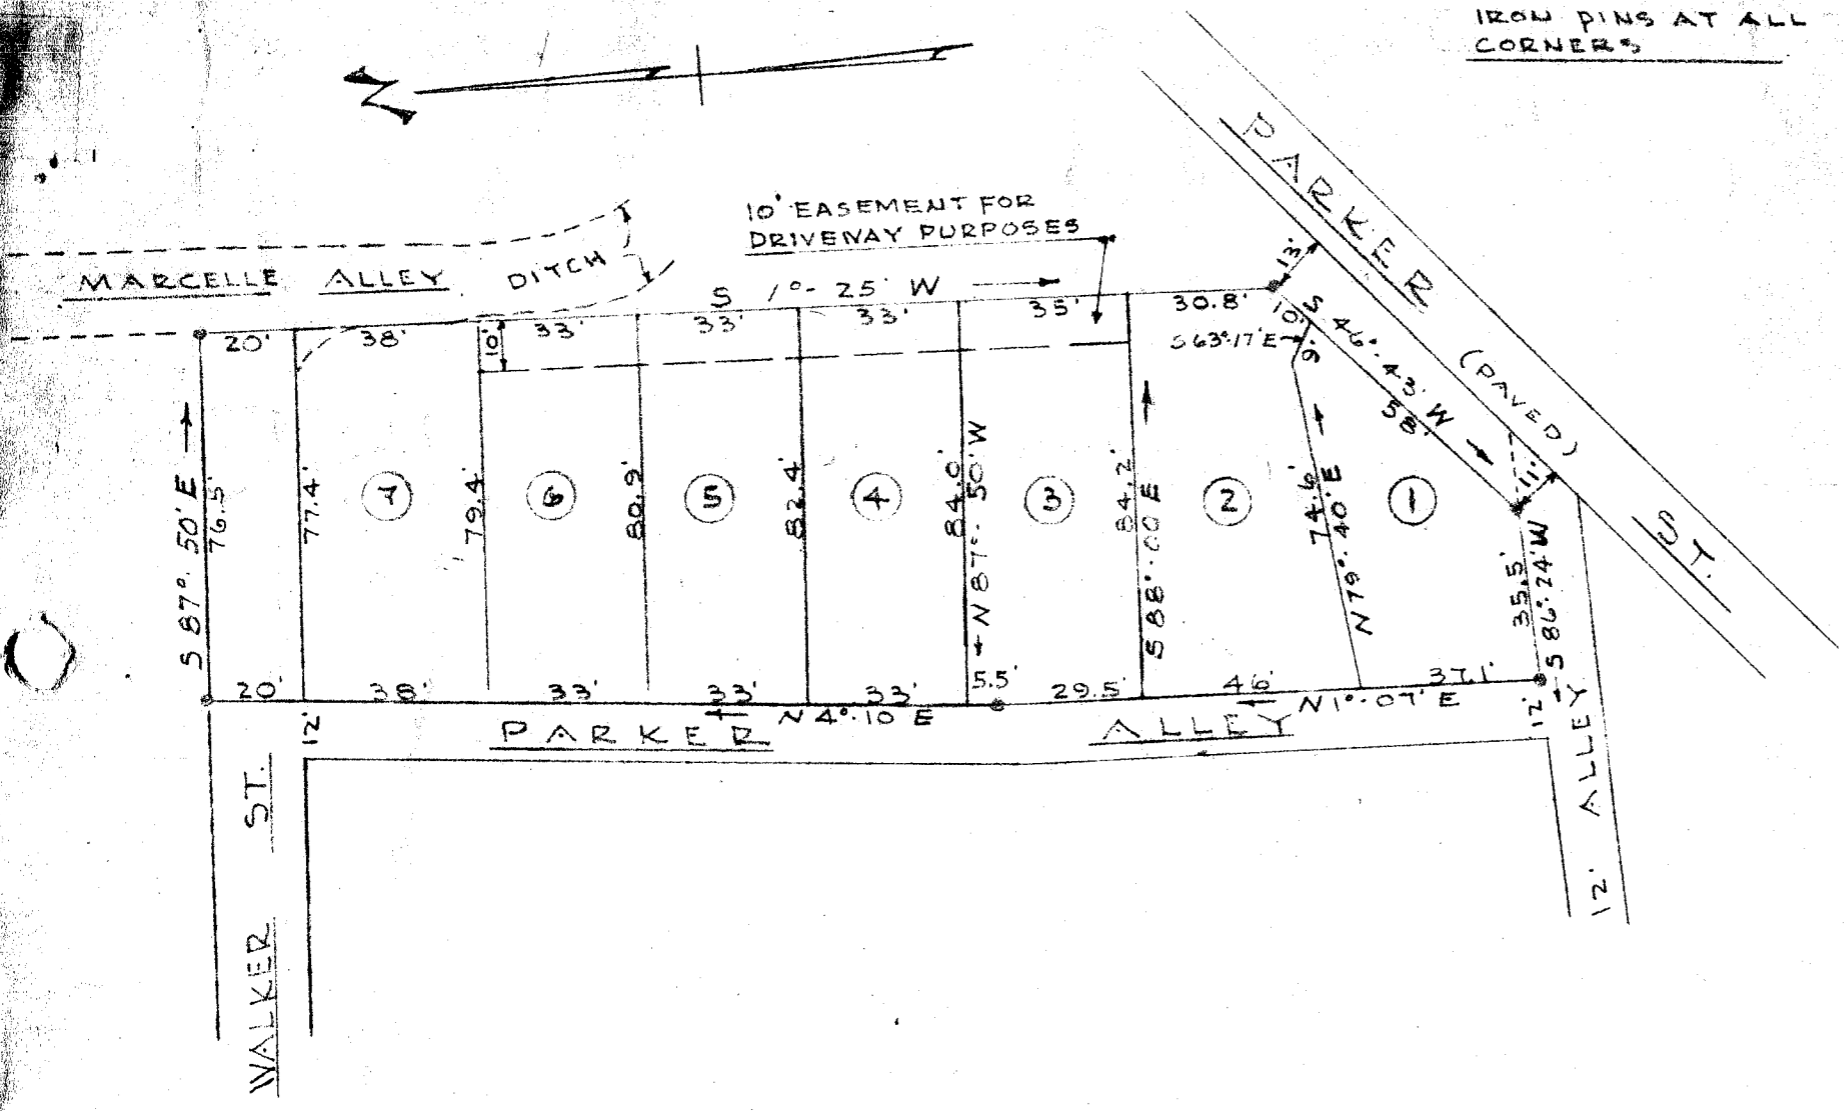

IRON PINS AT ALL CORNERS

SUBDIVISION FOR
MARY D. & J. D. LOCKE
 LOCATED IN THE
 CITY OF GREENVILLE, S.C.

27455

DEC 17 1948

PICKELL & PICKELL, ENGINEERS
 GREENVILLE, S.C.

SCALE: 1" = 40' DATE: DEC. 13, 1948

27455 Registered This 17 day of Dec 19 48
 And Recorded v Page 11 of M.
 Ollie Jansworth
 Register of Deeds Greenville County, S.C.