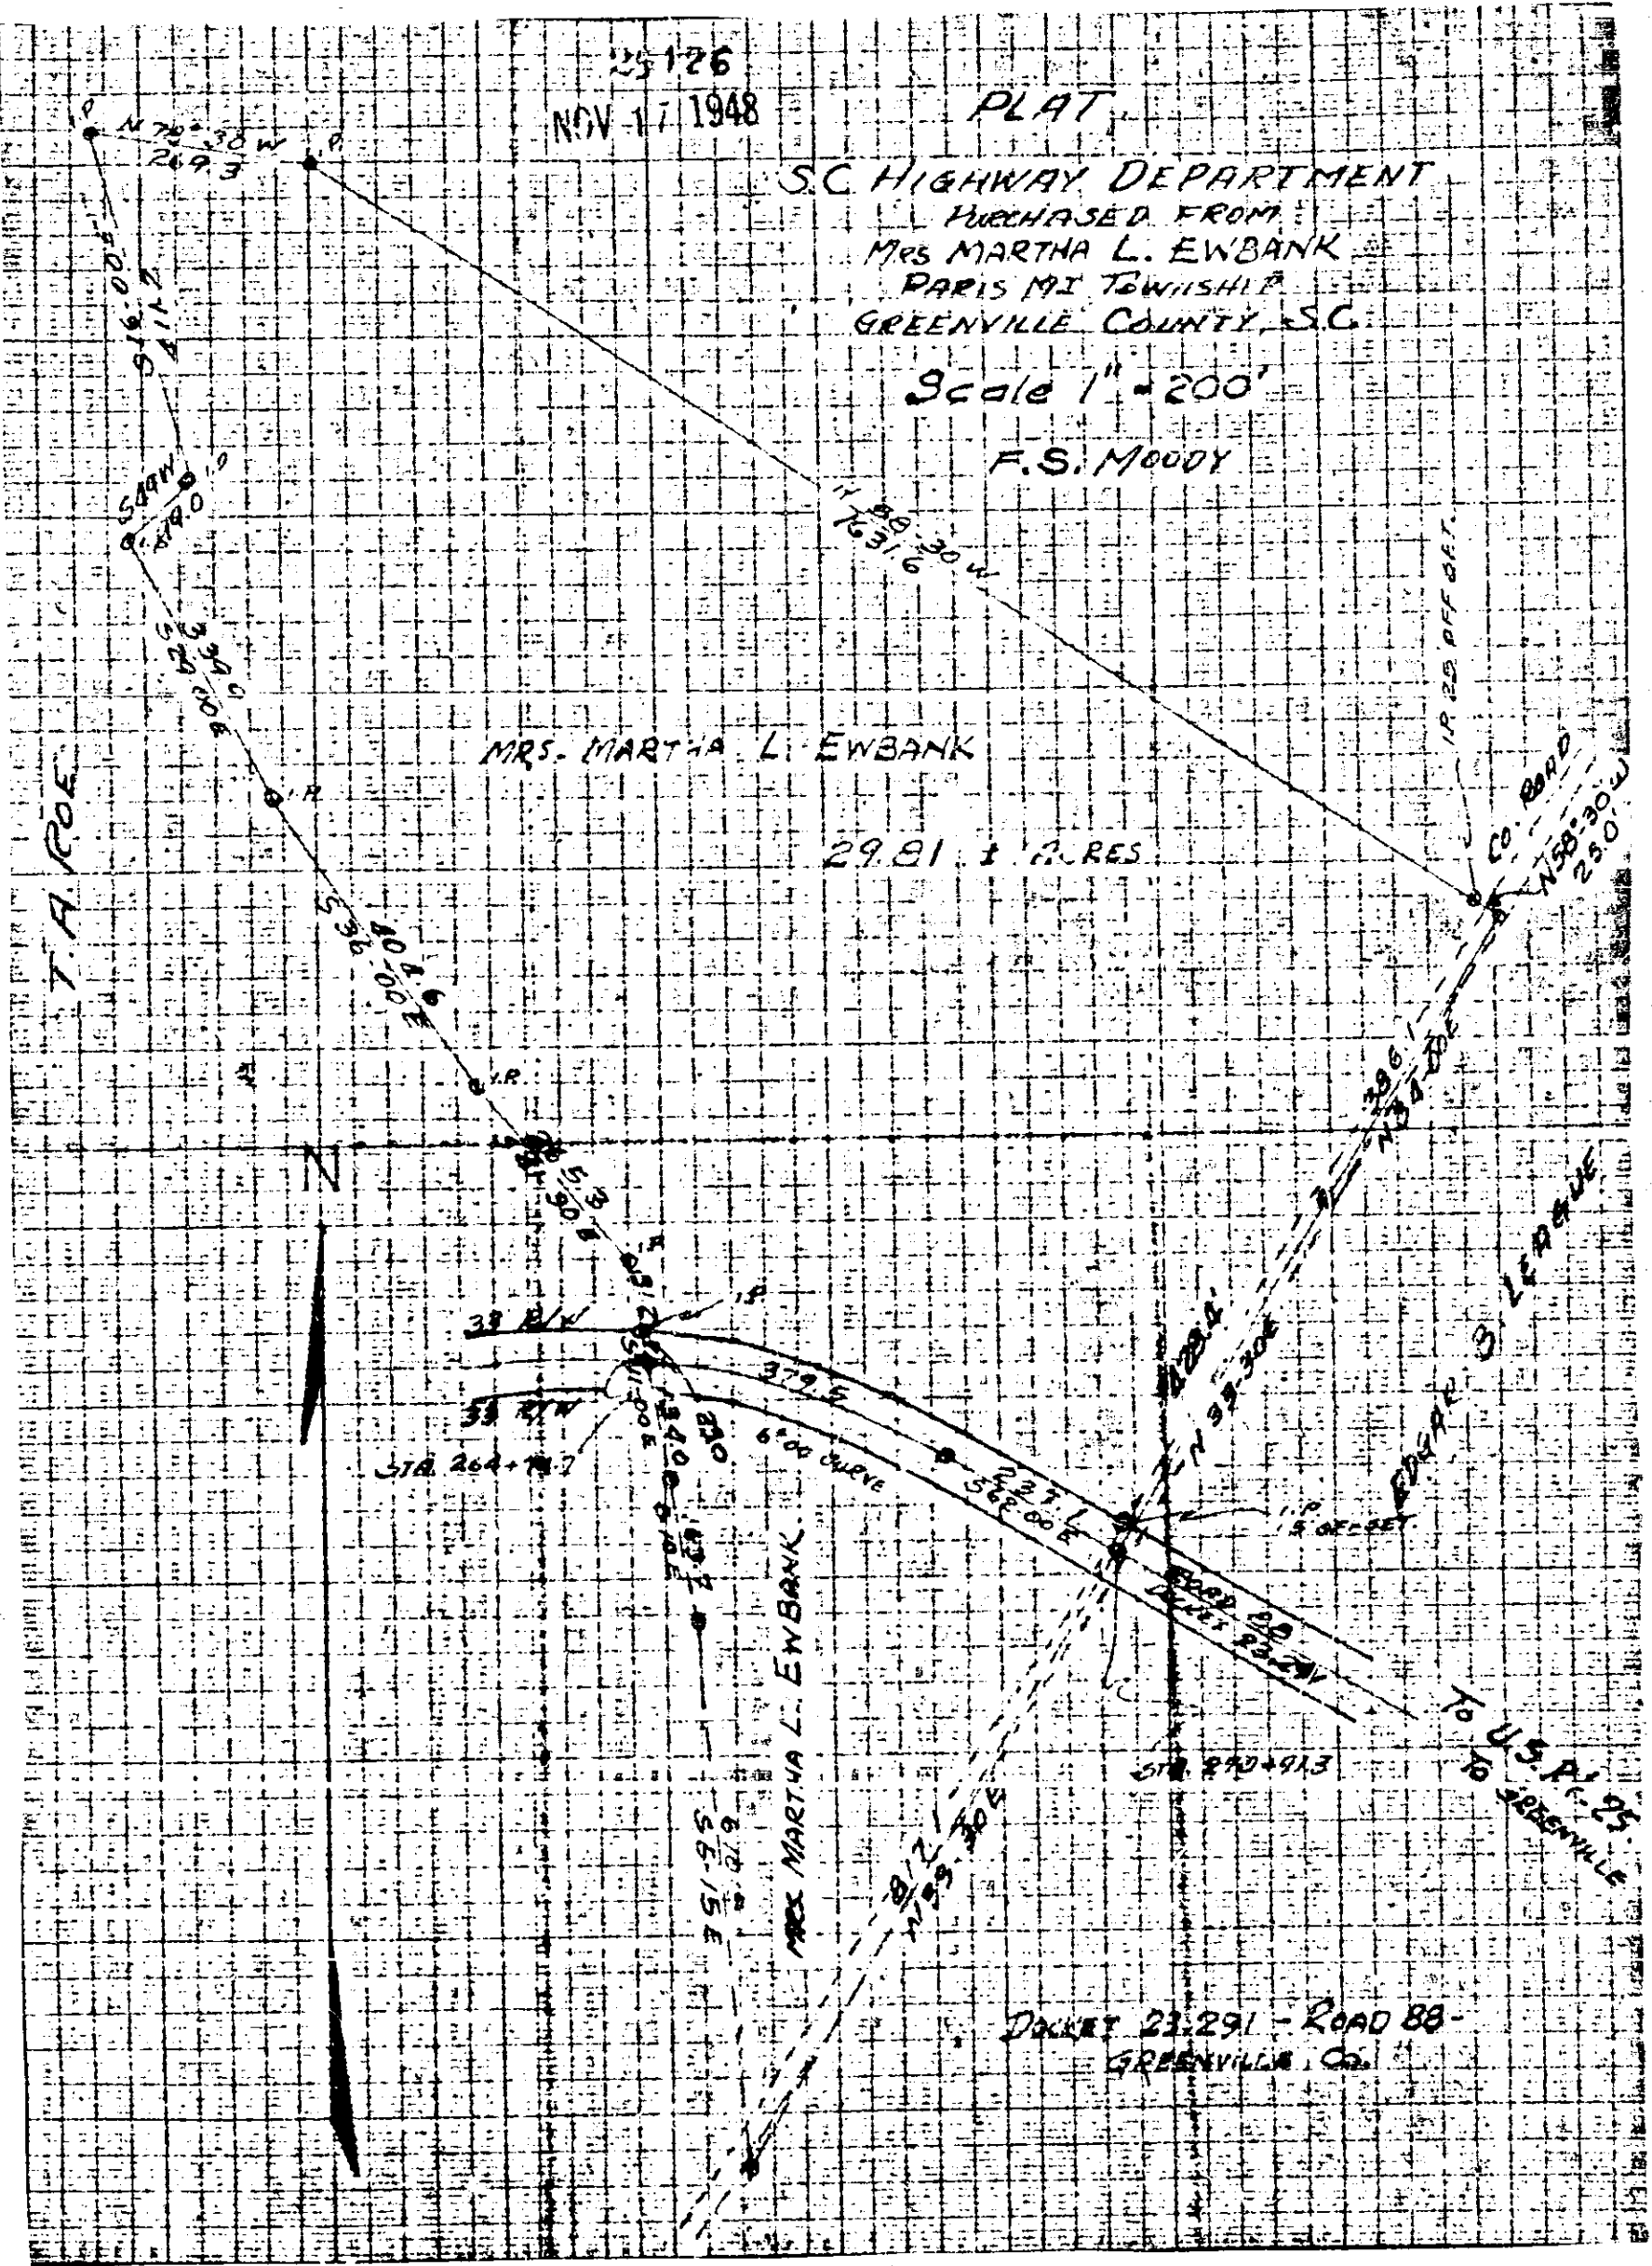

25126  
NOV 17 1948

PLAT

S.C. HIGHWAY DEPARTMENT  
PURCHASED FROM  
MRS MARTHA L. EWBANK  
PARIS MI TOWNSHIP  
GREENVILLE COUNTY, S.C.

Scale 1" = 200'

F.S. MOODY

Plat filed this 17 day of Nov 1948  
 and Recorded in Vol 10 PAGE 198  
 Allie Farnsworth  
 Register Public Conveyance Greenville County, S. C.

et-1048  
 25126