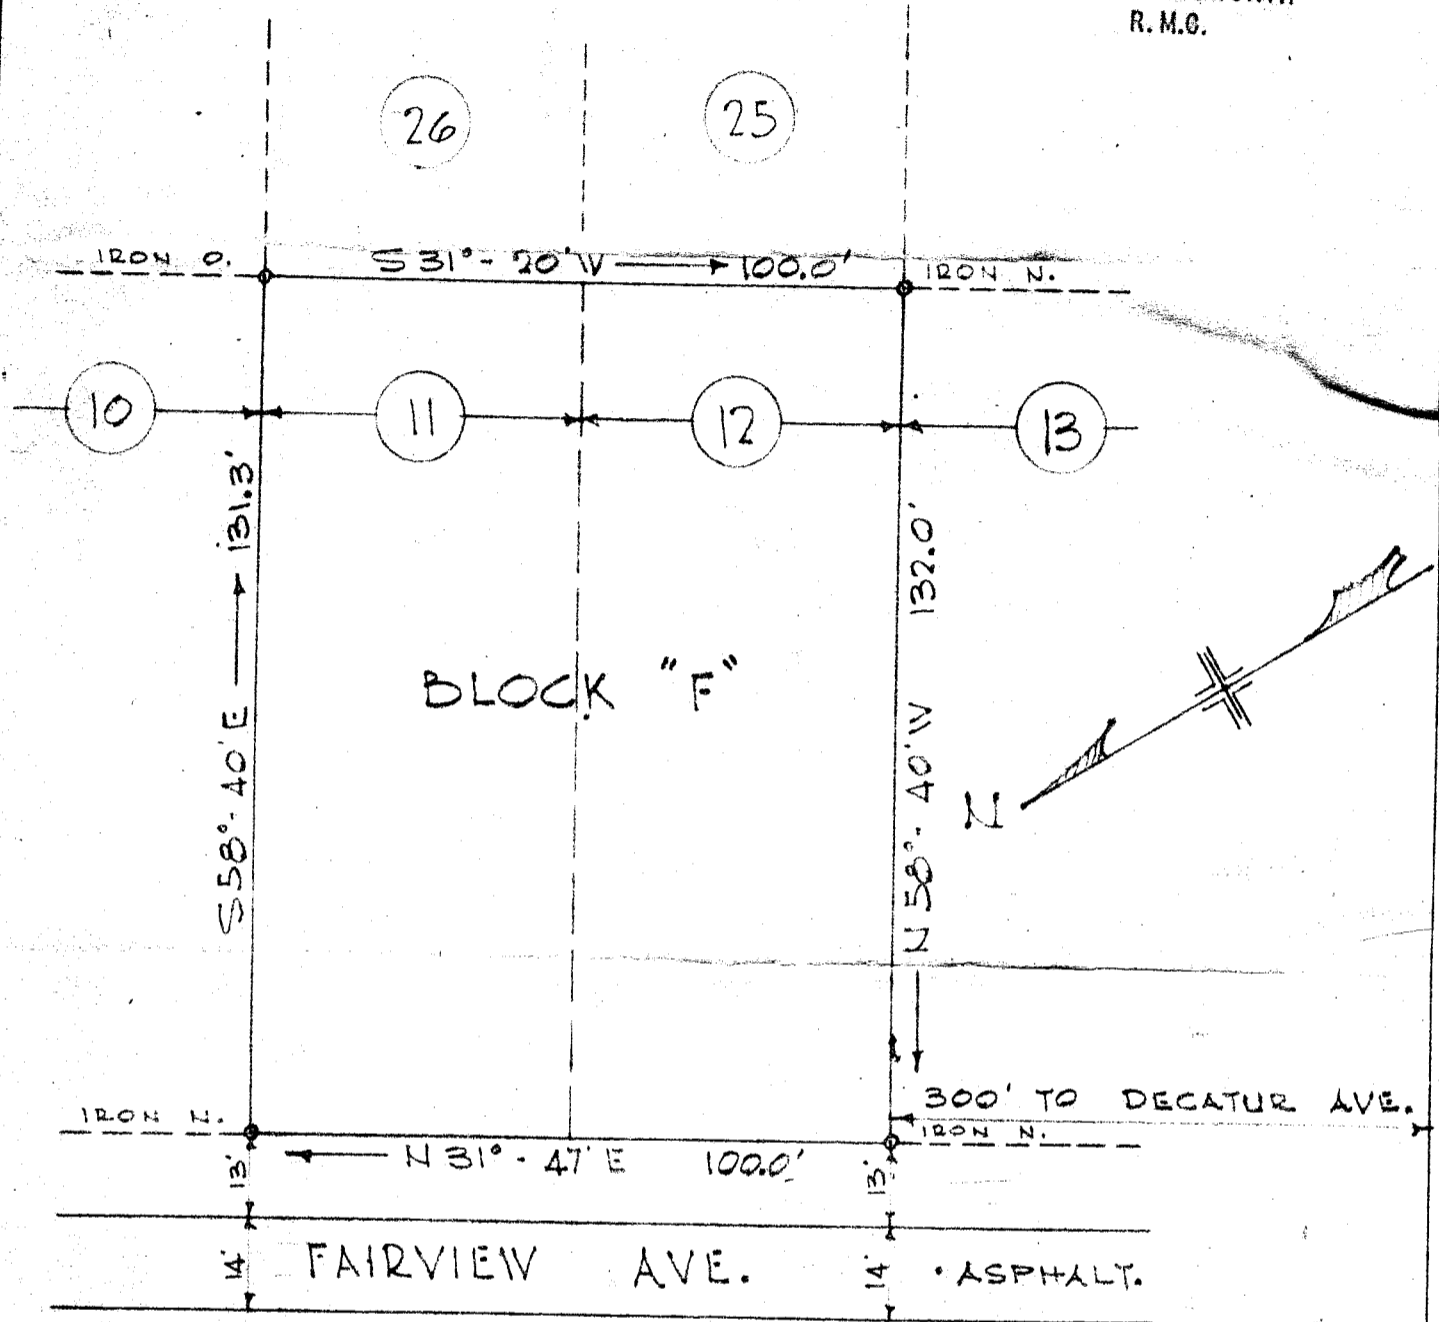

15449

JUL 15 1948

FILED
GREENVILLE CO. S. C.

JUL 15 11 21 AM 1948

OLLIE FARNSWORTH
R.M.O.

PROPERTY OF: _____
MRS. BERT T. GILLIAM
 LOCATED "NEAR THE"
CITY OF GREENVILLE - S.C.

PICKELL & PICKELL ENGINEERS
 GREENVILLE - S.C.

SCALE: 1" = 30' DATED: MAY 10, 1948

15449 Piled This 15 day of July 1948
 And Recorded in Vol. 22 Page 133 at M.

Ollie Farnsworth
 Register Mesne Conveyance Greenville County, S.C.

133