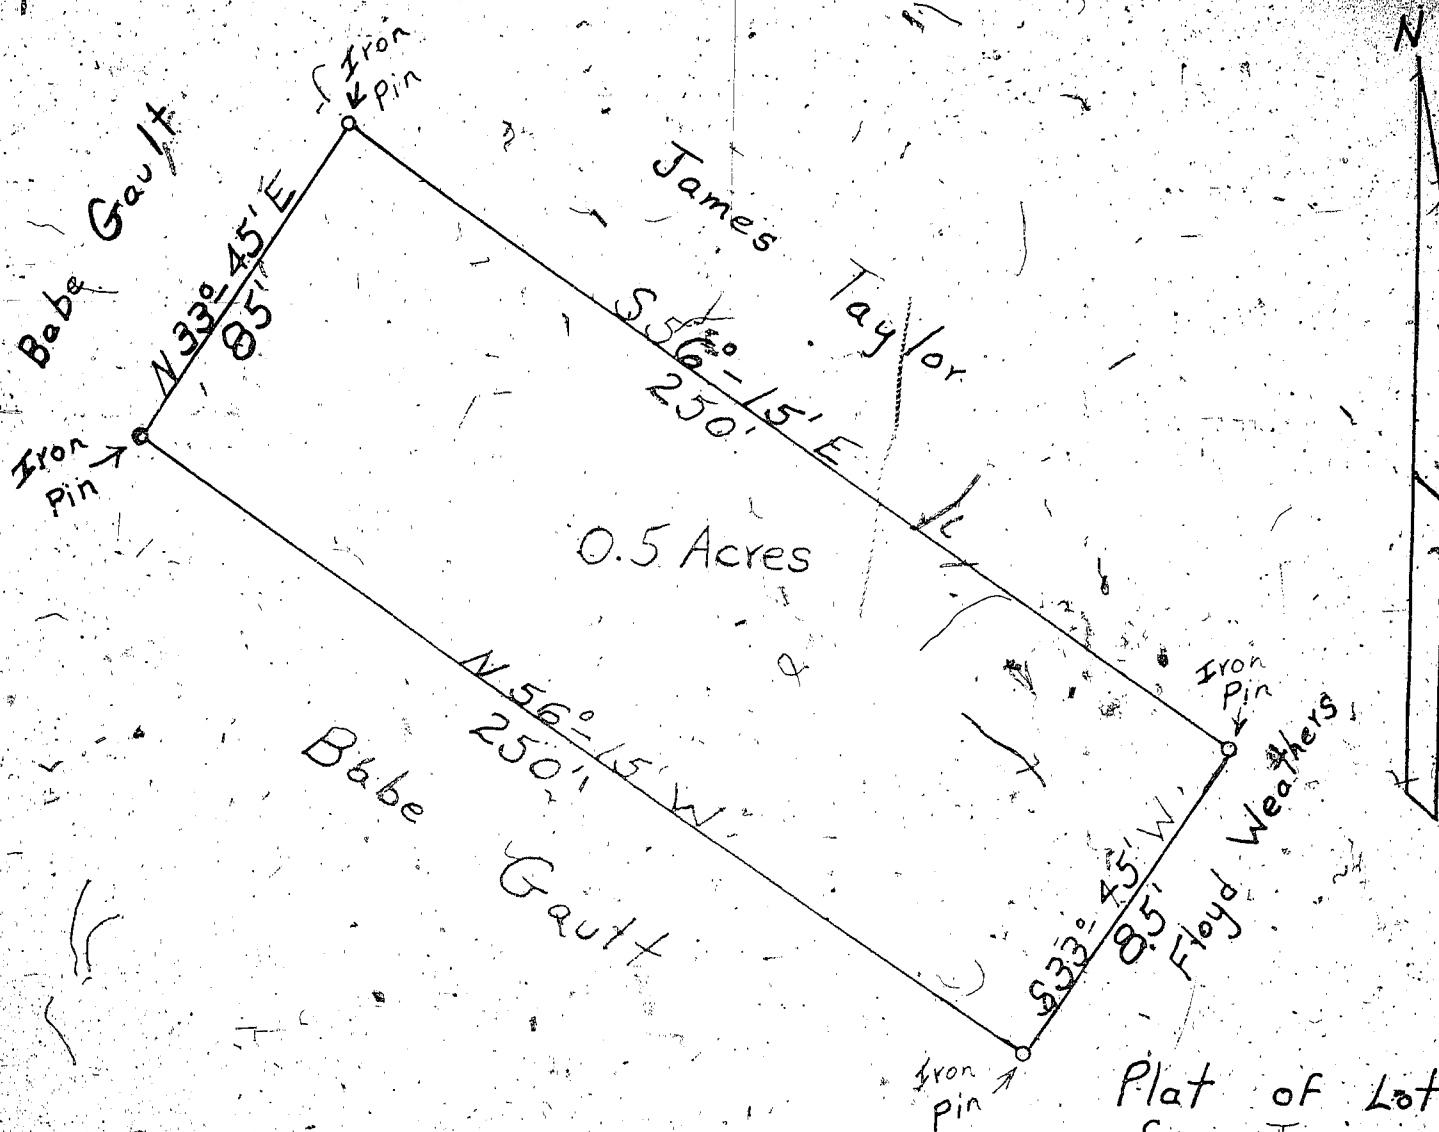

Recorded September 5th, 1952 at 5:11 P.M. # 19730

Plat of Lot Surveyed
for James Taylor
Scale 1"=40' May 5, 1952
J. M. Bryson, Jr.