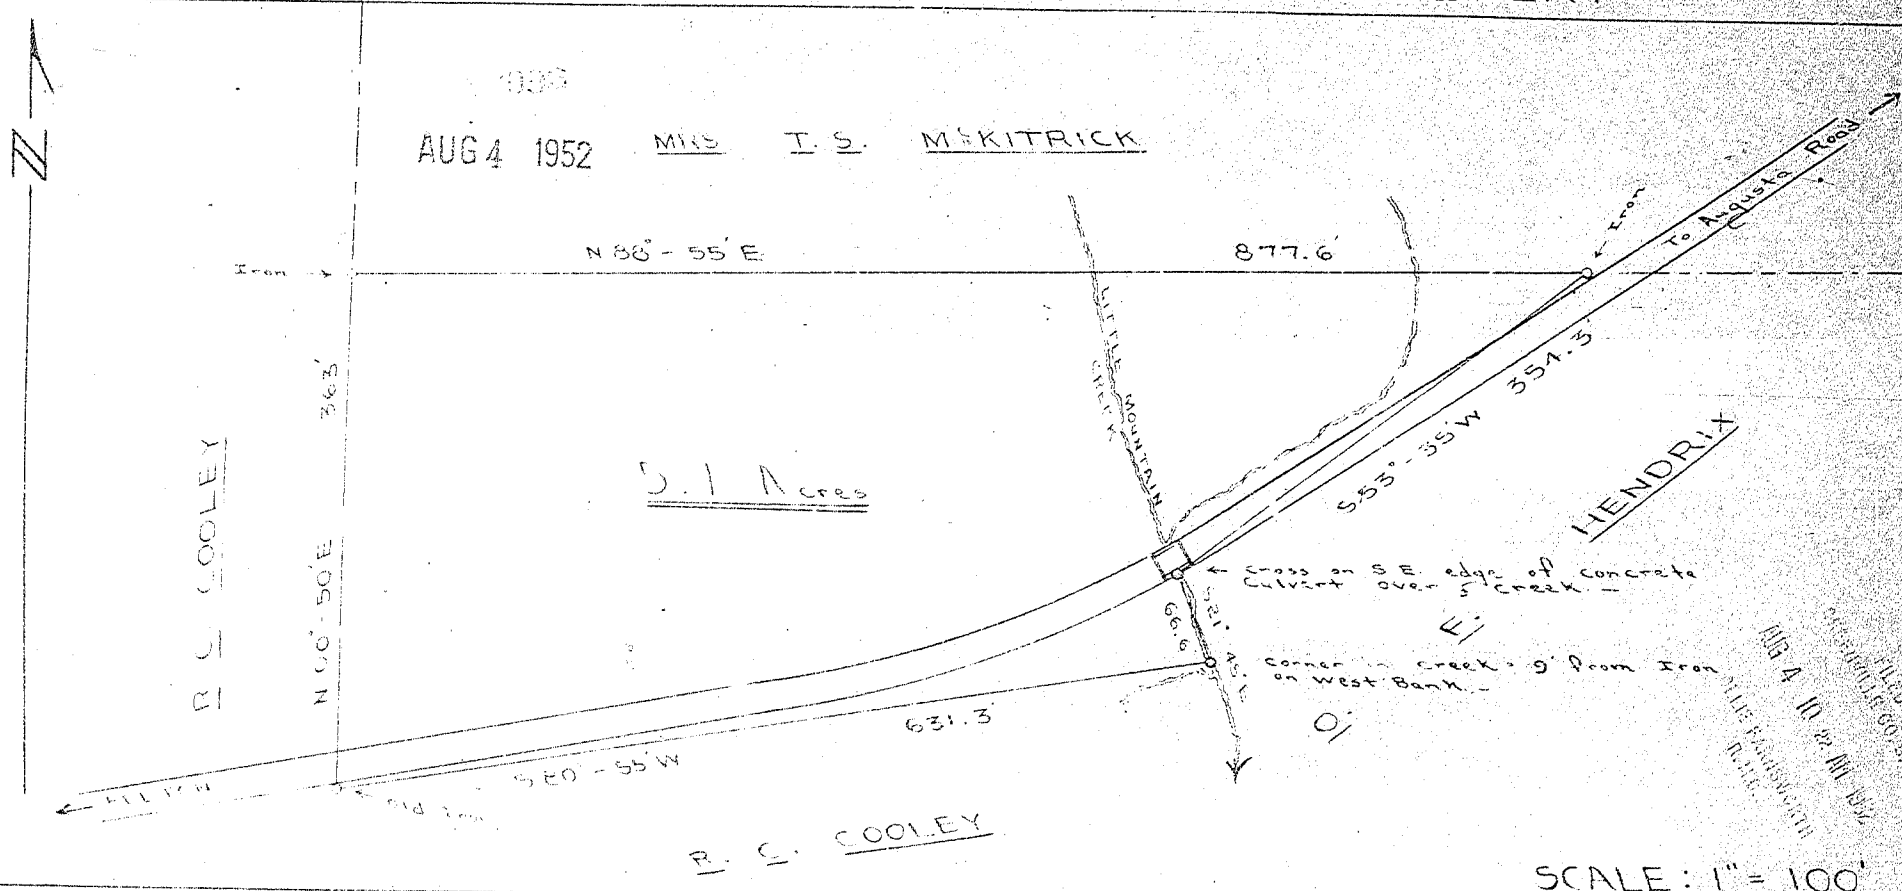

PROPERTY of GEORGE and MINNIE LEE C. EMERY

AUG 4 1952

MRS. I. S. MCKITTRICK

5.1 Acres

R. C. COOLEY

R. C. COOLEY

HENDRIX

← cross on S.E. edge of concrete culvert over creek →

corner in creek 9' from Iron on West Bank

SCALE: 1" = 100'

Recorded August 4th. 1952 at 10:22 A. M. #17092

South Carolina
 Greenville County
 Plat No. a lot of land located about 9 miles from Pelzer and about 9 miles from Belton, S.C.
 in East Dublin Township and on Little Mountain Creek. - Said lot contains five and
 one tenths (5.1) acres, more or less, and conveyed to George and Minnie Lee C. Emery
 from C. L. Hendrix.
 T. J. Leslie, Reg. Surveyor
 By F. E. Kagsdale, Asst. - July 26, 1952 -