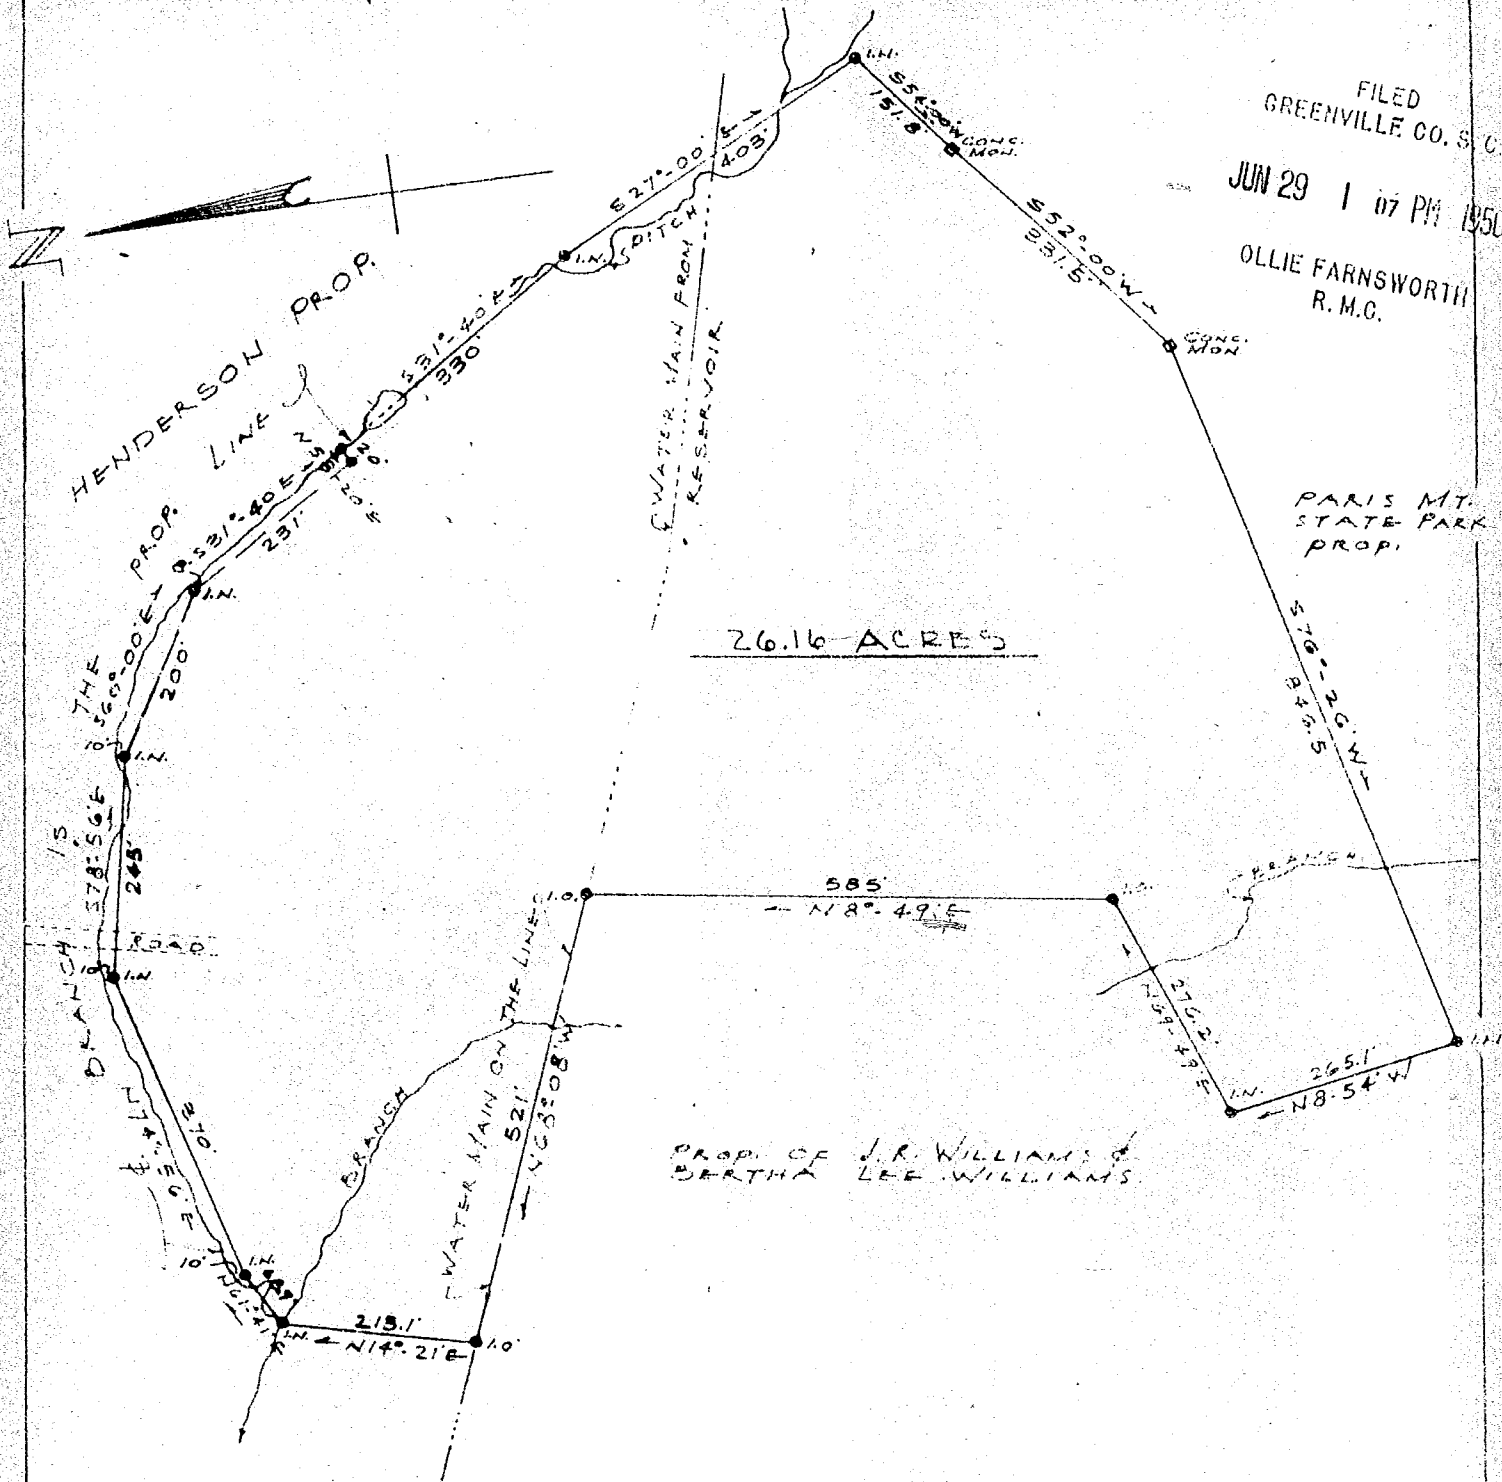

FILED  
GREENVILLE CO. S. C.

JUN 29 1 07 PM 1950

OLLIE FARNSWORTH  
R.M.C.

PARIS MT.  
STATE PARK  
PROPI.

26.16 ACRES

PROP. OF J. R. WILLIAMS &  
BERTHA LEE WILLIAMS

PROPERTY OF: \_\_\_\_\_  
GEORGE SHALEULY  
 LOCATED "IN GREENVILLE COUNTY" NEAR THE  
CITY OF GREENVILLE - S. C.

PICKELL & PICKELL - ENGINEERS,  
 GREENVILLE - SOUTH CAROLINA  
 SCALE: 1" = 200' DATED: JUNE 26, 1950

Recorded June 29th. 1950 at 1:07 P. M. #15790