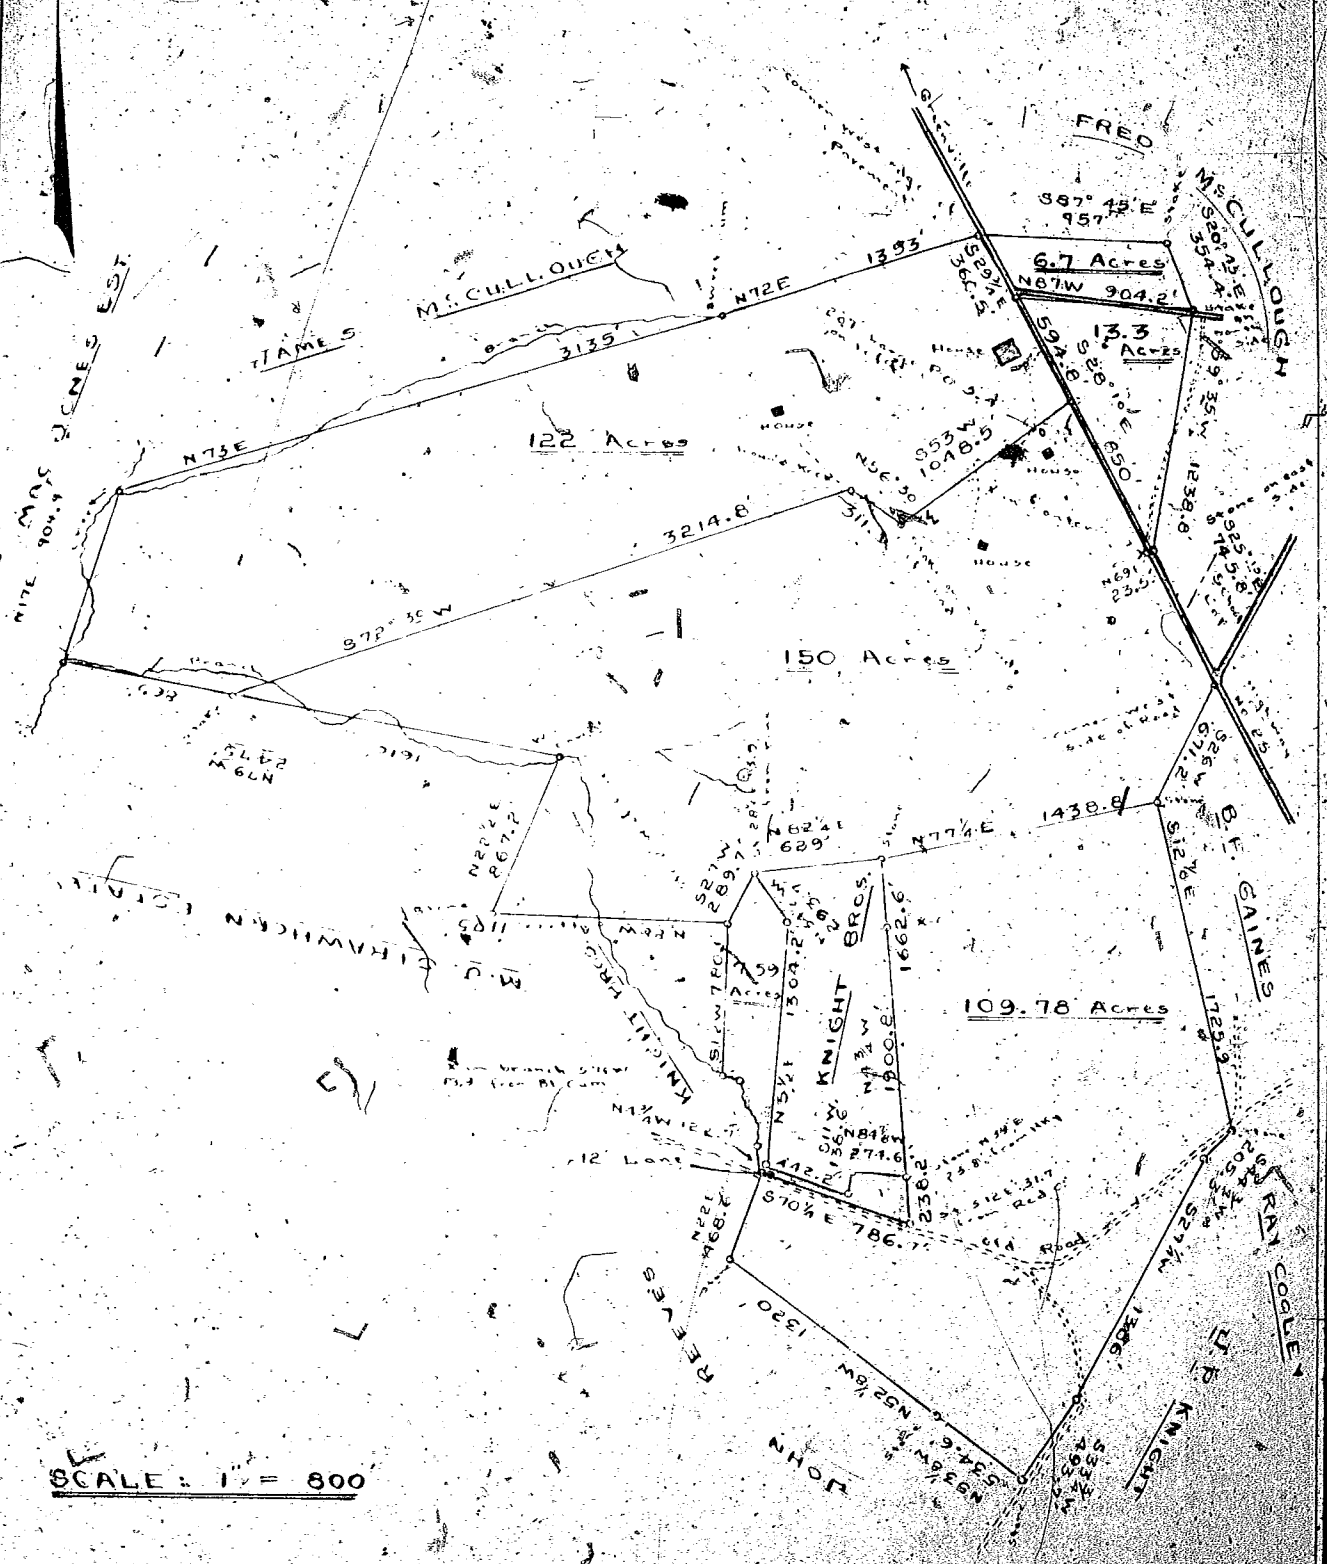

ESTATE of G. W. BURTON DECD.
SOUTH CAROLINA
GREENVILLE COUNTY

Located about two miles north-west of Princeton, S.C.
 on U.S. Highway No. 25.

SCALE: 1" = 800

Note: The above plat compiled from four other plats (Plat by John H. Gaines dated Dec. 16 & 17, 1903 of the 109.78 Acre tract — Plat by W.E. Mitchell dated Nov. 11, 1916 of the 7.53 Acre piece including the 12 lane and other pieces to the east of lane. — Plat by W.M. Nash dated Mar. 15, 1935 for lines from school lot running up highway and around the 13.3 & 6.7 Acre lots to corner pavement edge of pavement. — Plat by unknown surveyor, unknown date for other land.) The 6.7 & 13.3 Acre lots and the division lines between the 122 & 150 Acre tracts surveyed Dec. 1949. — All acreage is to be considered as more or less. — Thomas J. Leslie, Reg. Surveyor — Floyd E. Rogsdall, Asst.