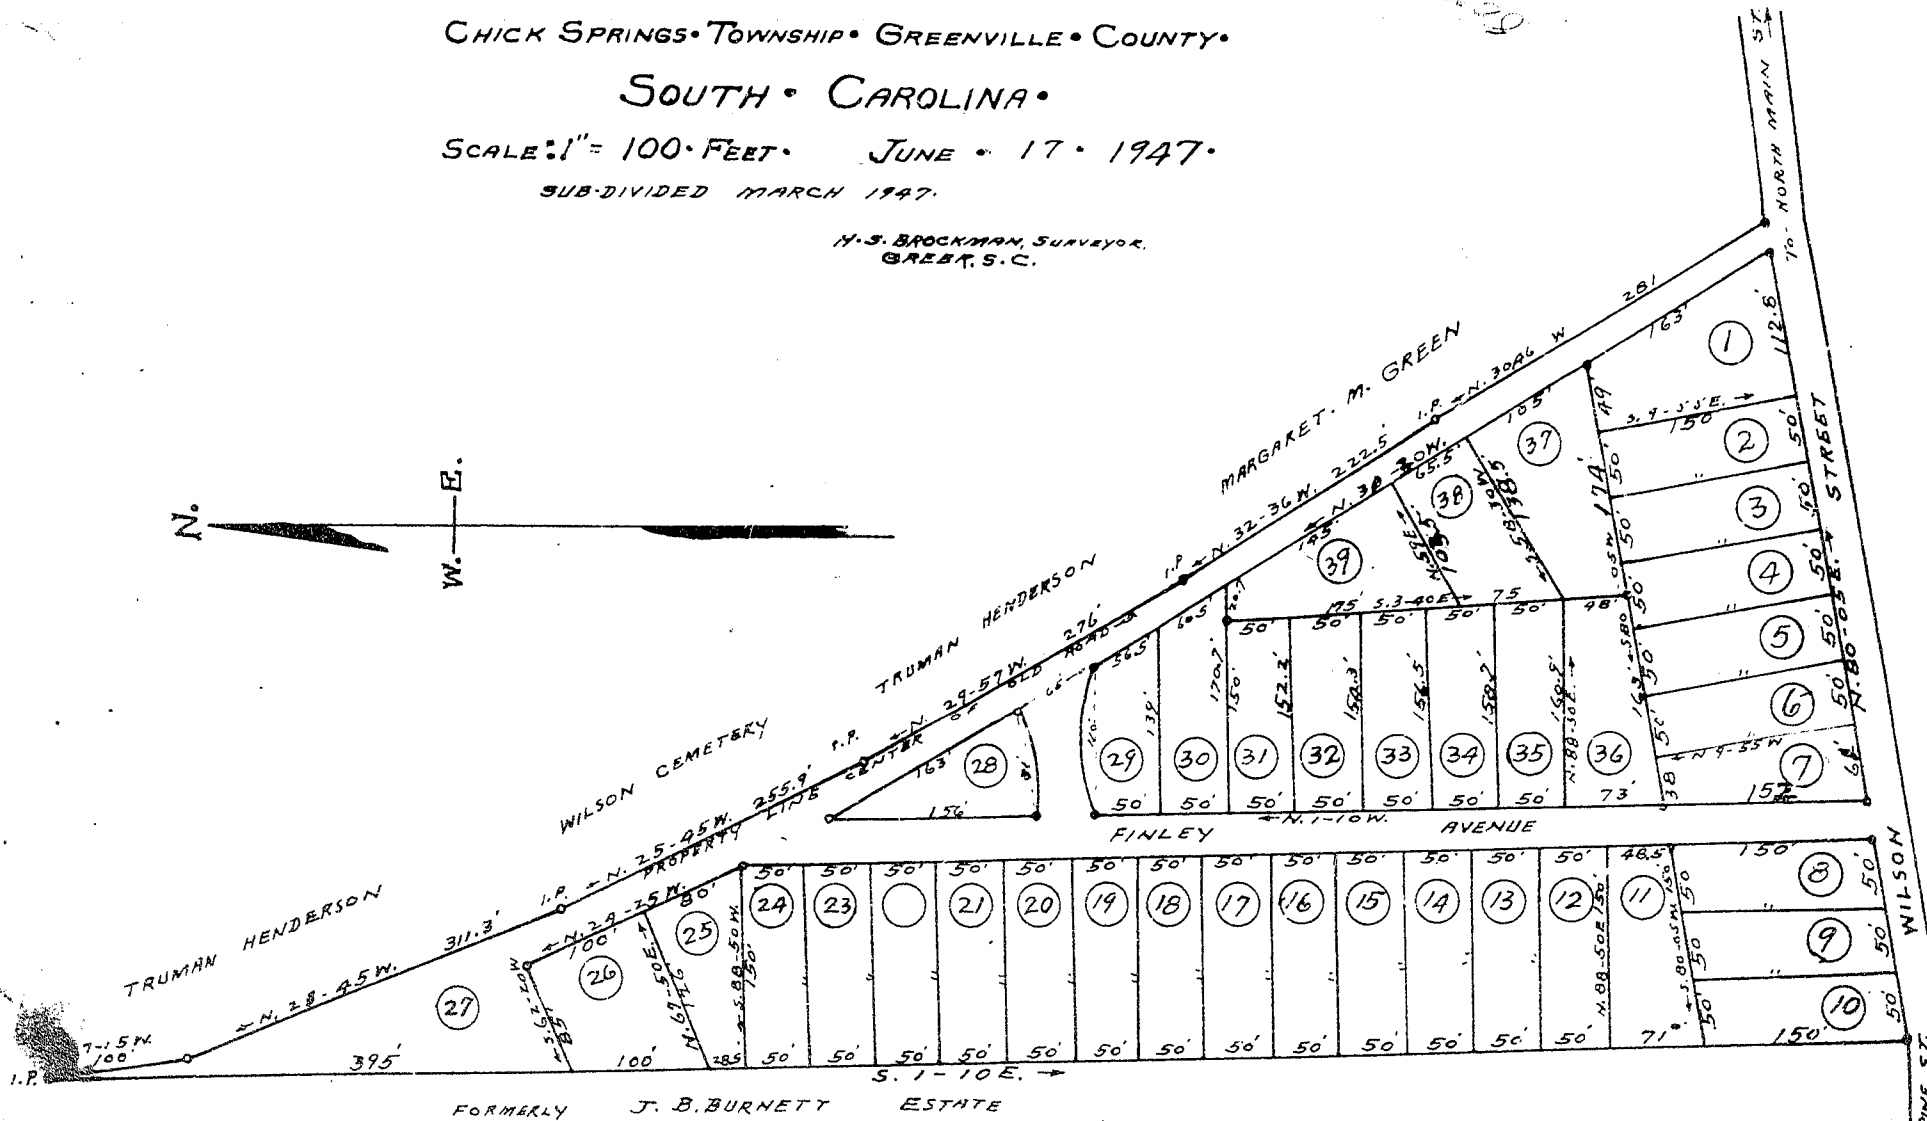

PROPERTY OF

NANCY W. FINLEY

LOCATED ONE HALF MILE NORTH FROM GREER
CHICK SPRINGS TOWNSHIP GREENVILLE COUNTY
SOUTH CAROLINA

SCALE: 1" = 100 FEET JUNE 17 1947

SUB-DIVIDED MARCH 1947

H. S. BROCKMAN, SURVEYOR
GREER, S. C.

FORMERLY J. B. BURNETT ESTATE

Recorded March 16th. 1940 at 11:56 A. M. #6425