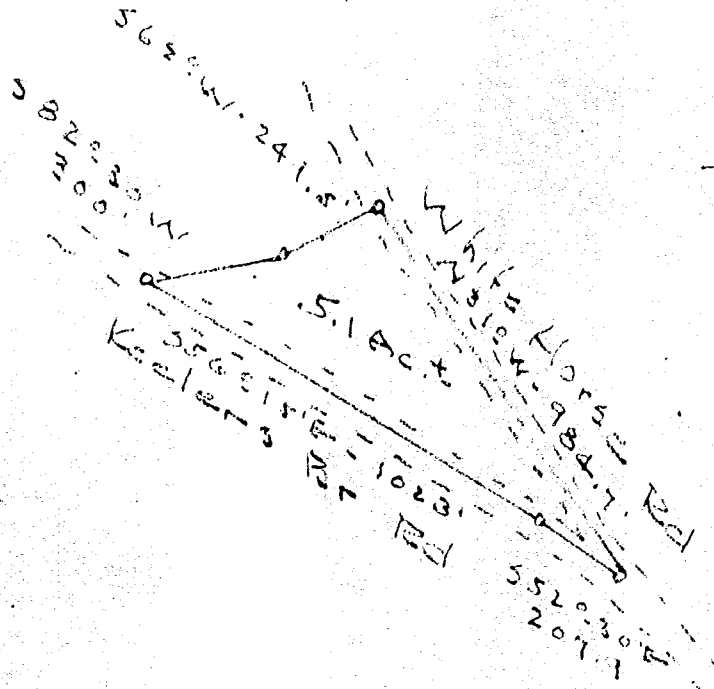

4493

FEB 22 1950

PROPERTY OF  
 LYDIA W. POOLE  
 White Horse & Keeler Br. Bds. - Grille, Ia.  
 Scale 1" = 400'. Dec. 7-47