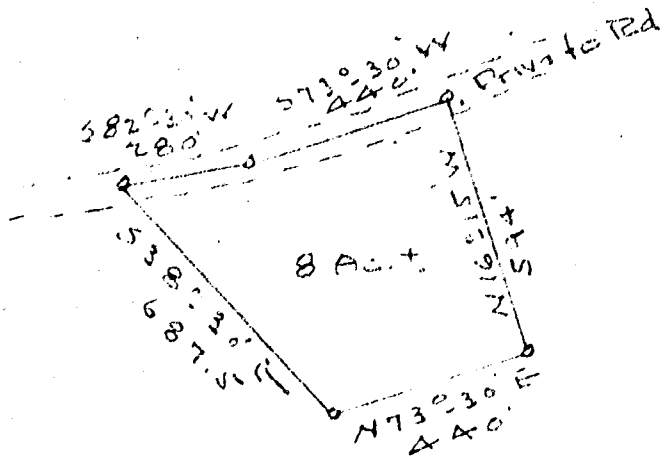

FEB 22 1950

4491

PROPERTY OF
LOUISE W. POLAND
Near White Horse Bl - Greenville, Co.
Scale 1" = 400' - Dec. 7-49