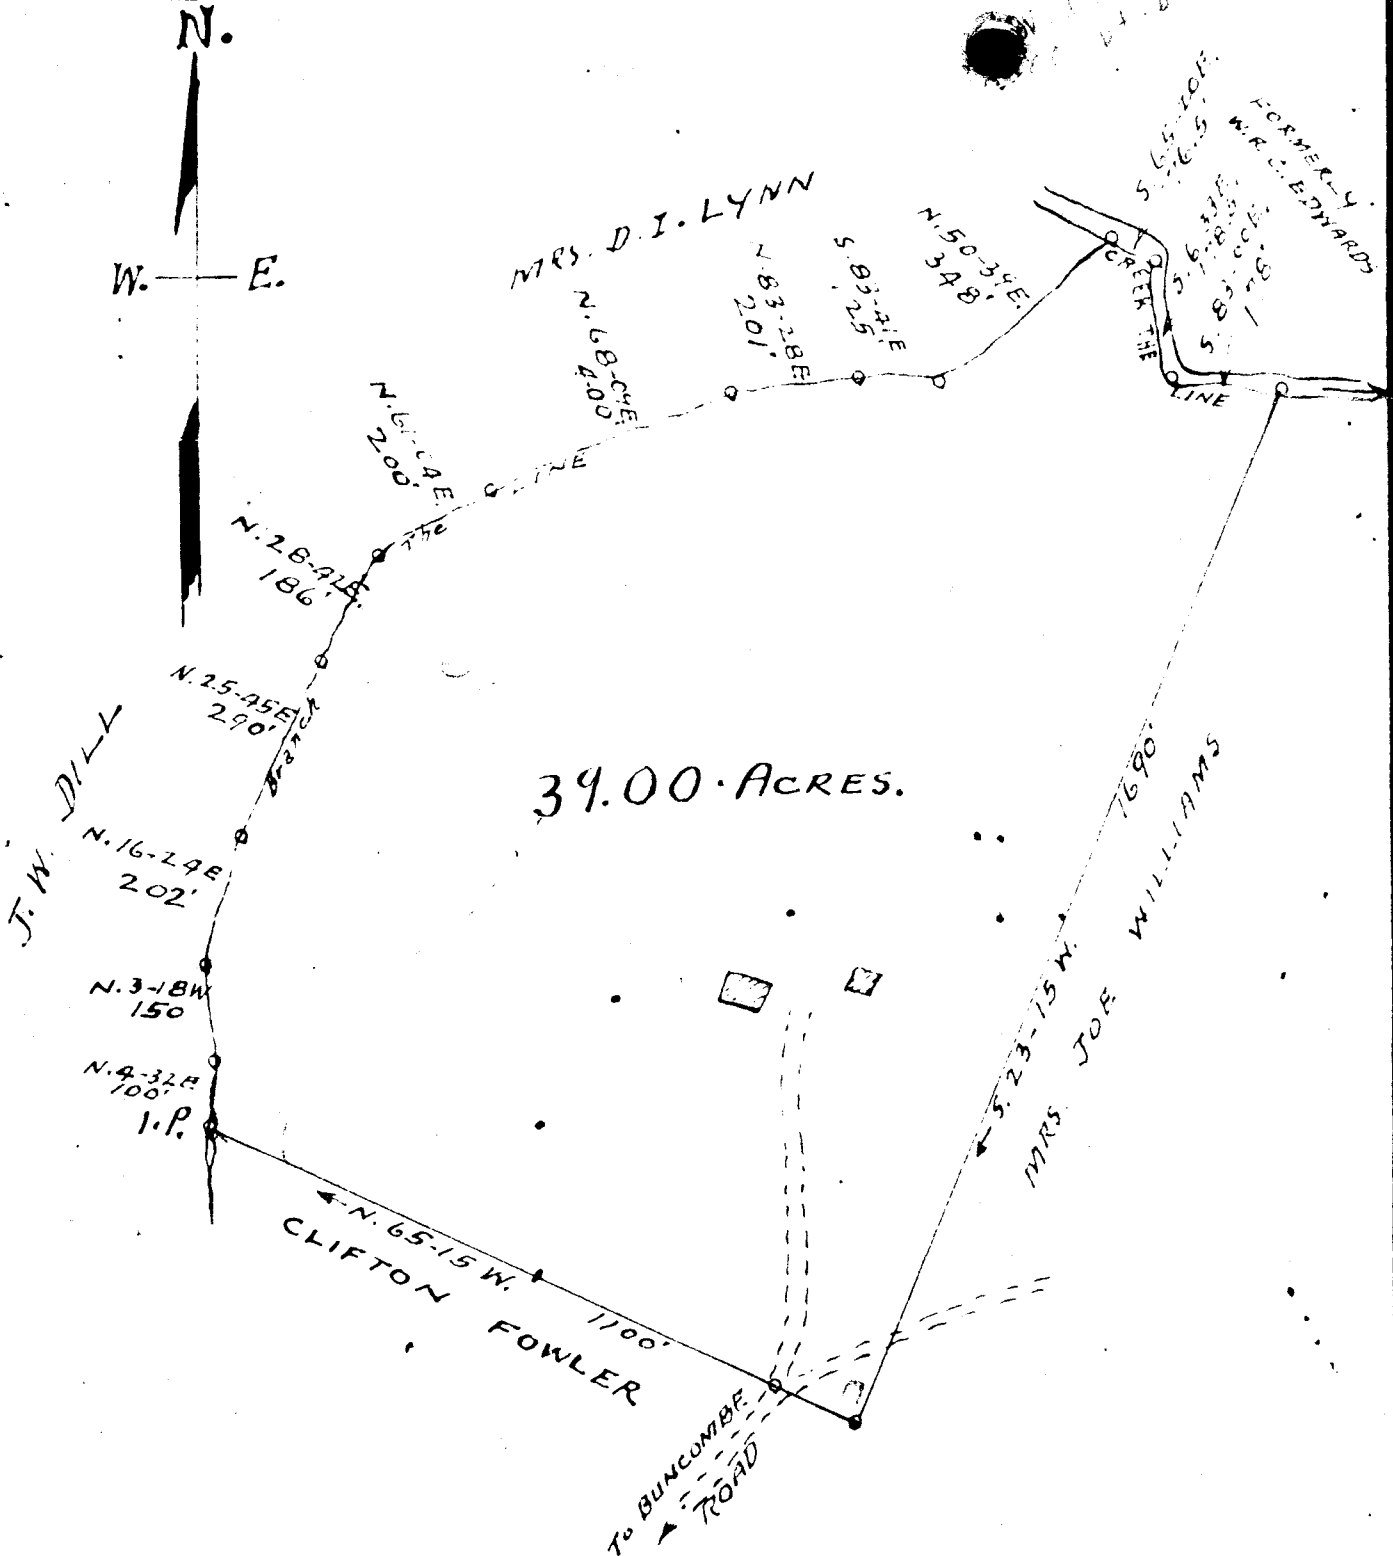

Application 132399
William R. Dill

1947
4-11-47

PROPERTY OF

W · R · DILL

LOCATED FIVE MILES NORTHWEST FROM GREER

ONEAL TOWNSHIP · GREENVILLE · COUNTY

SOUTH · CAROLINA

SCALE: 1" = 300 FEET · OCTOBER · 1 · 1947

SURVEYED SEPTEMBER · 19 · 1947

H. S. BROCKMAN, SURVEYOR.
GREER, S. C.