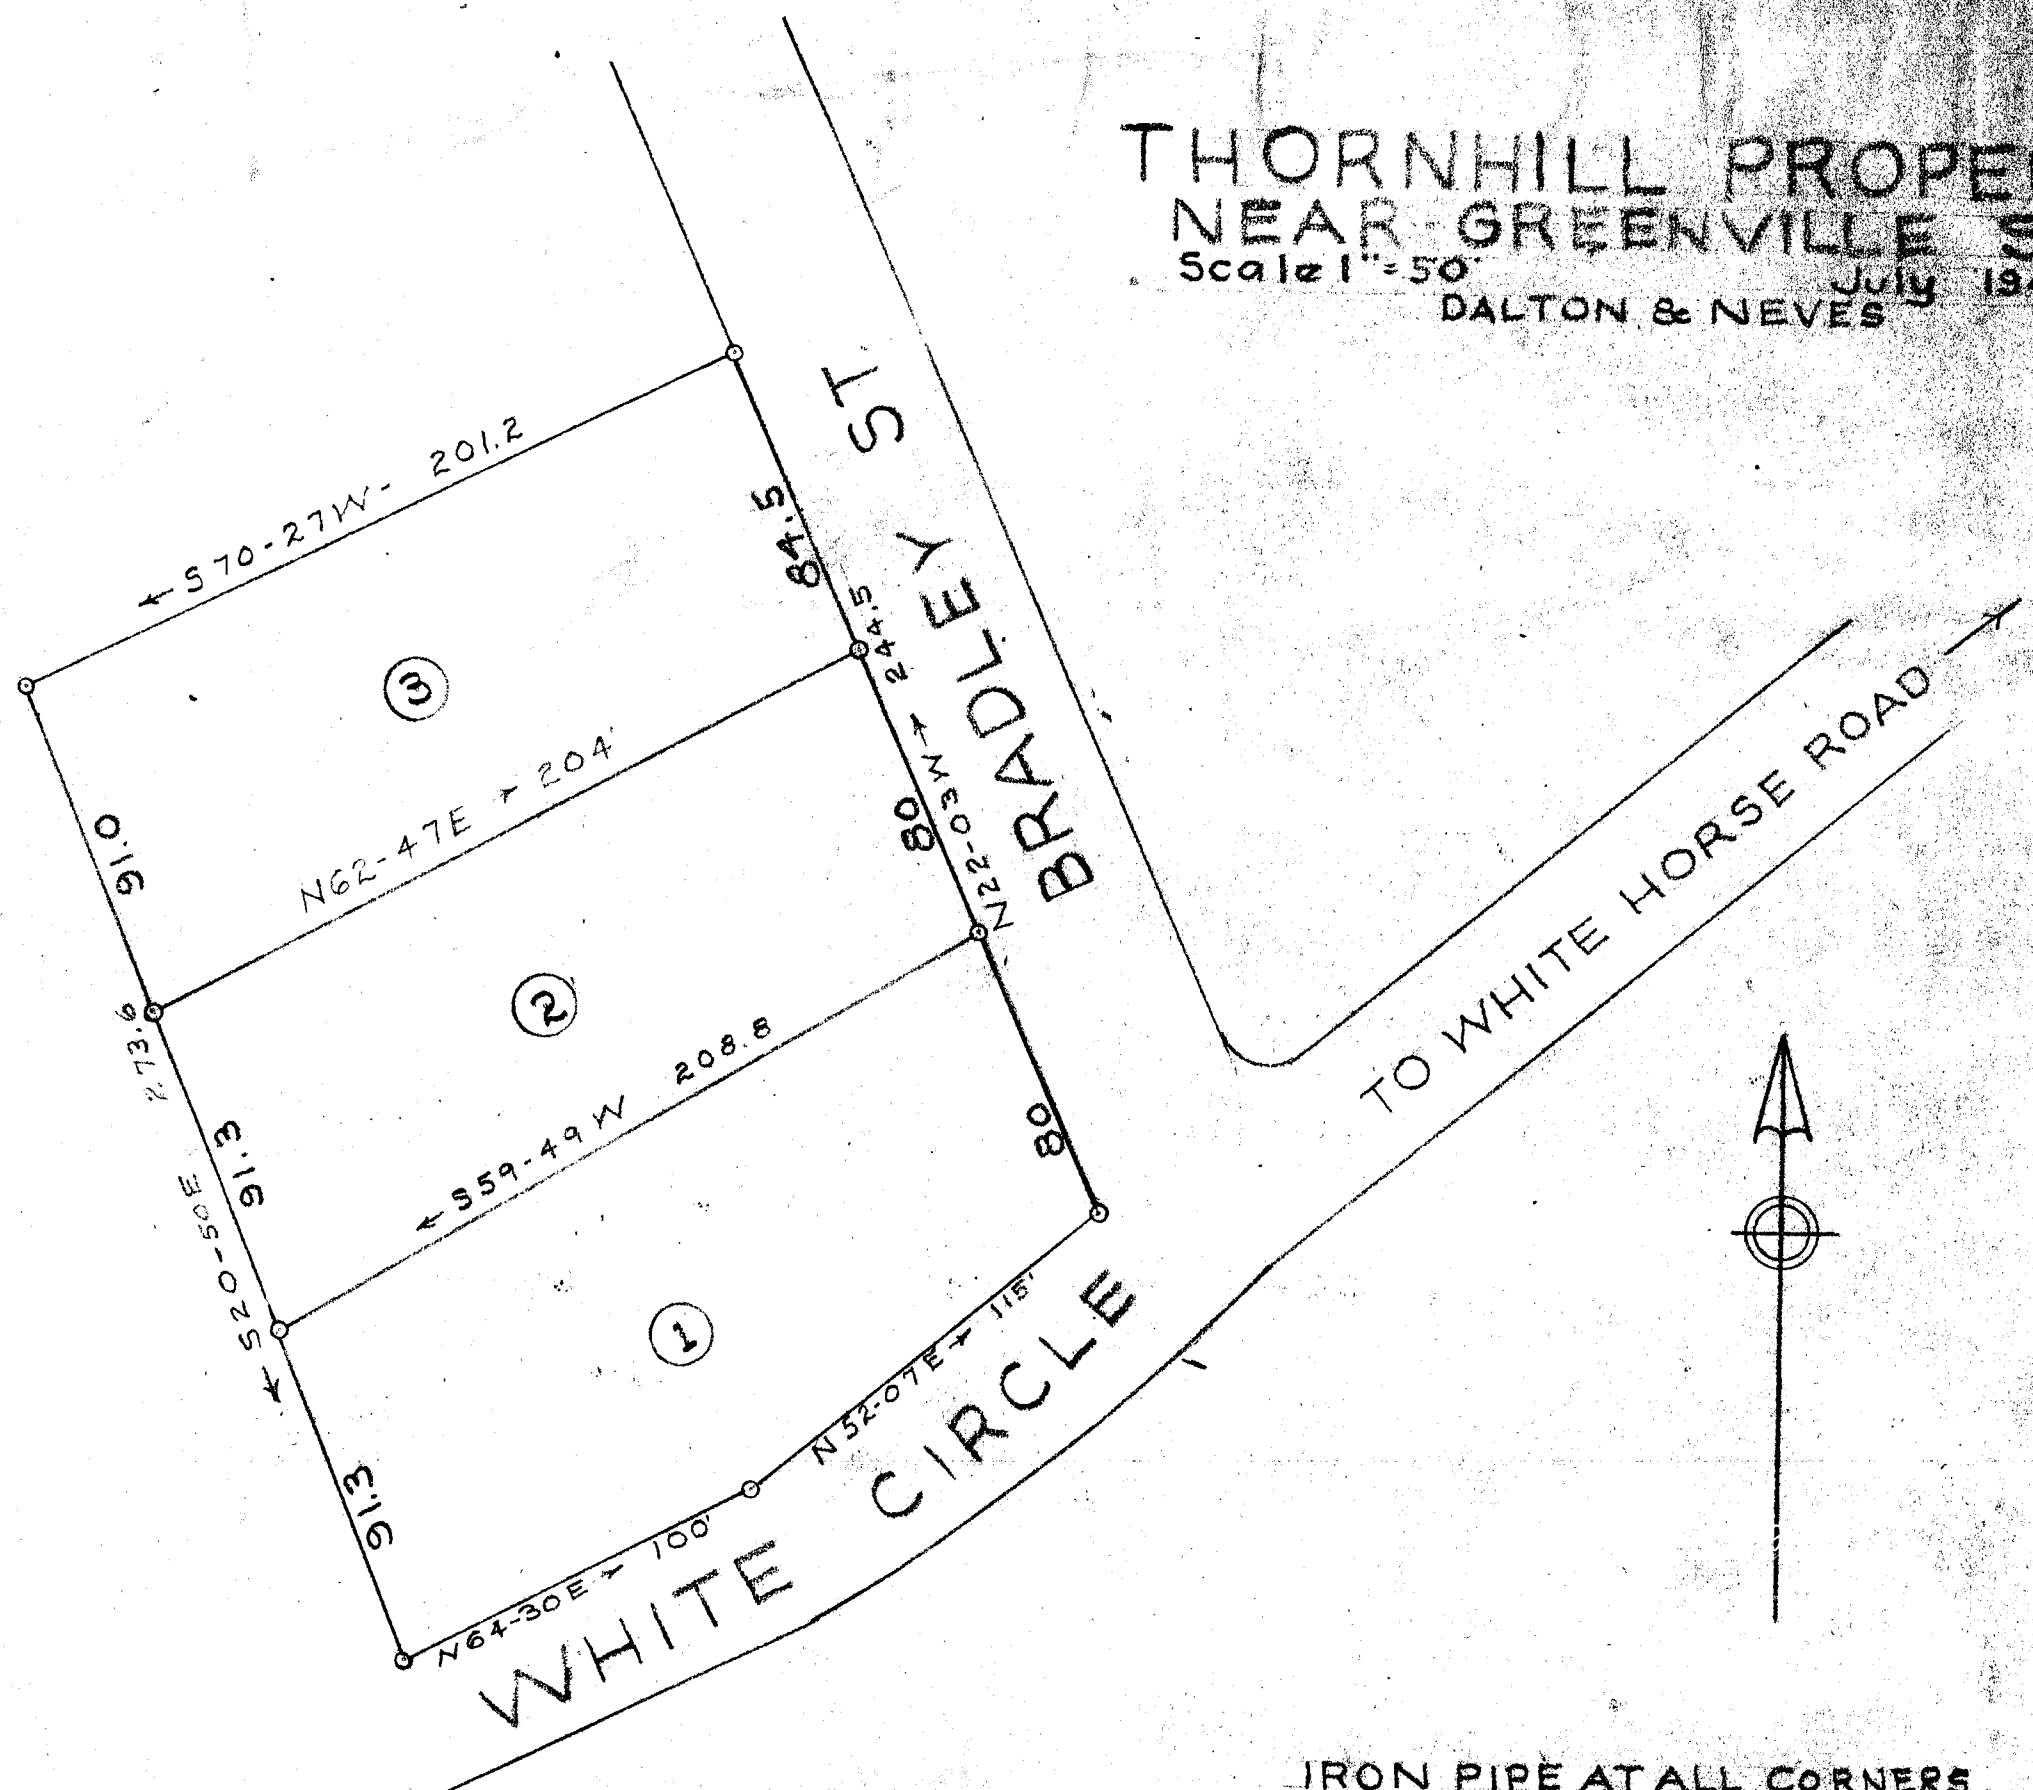

THORNHILL PROPERTY
 NEAR GREENVILLE S.C.
 Scale 1" = 50'
 July 1946
 DALTON & NEVES

IRON PIPE AT ALL CORNERS